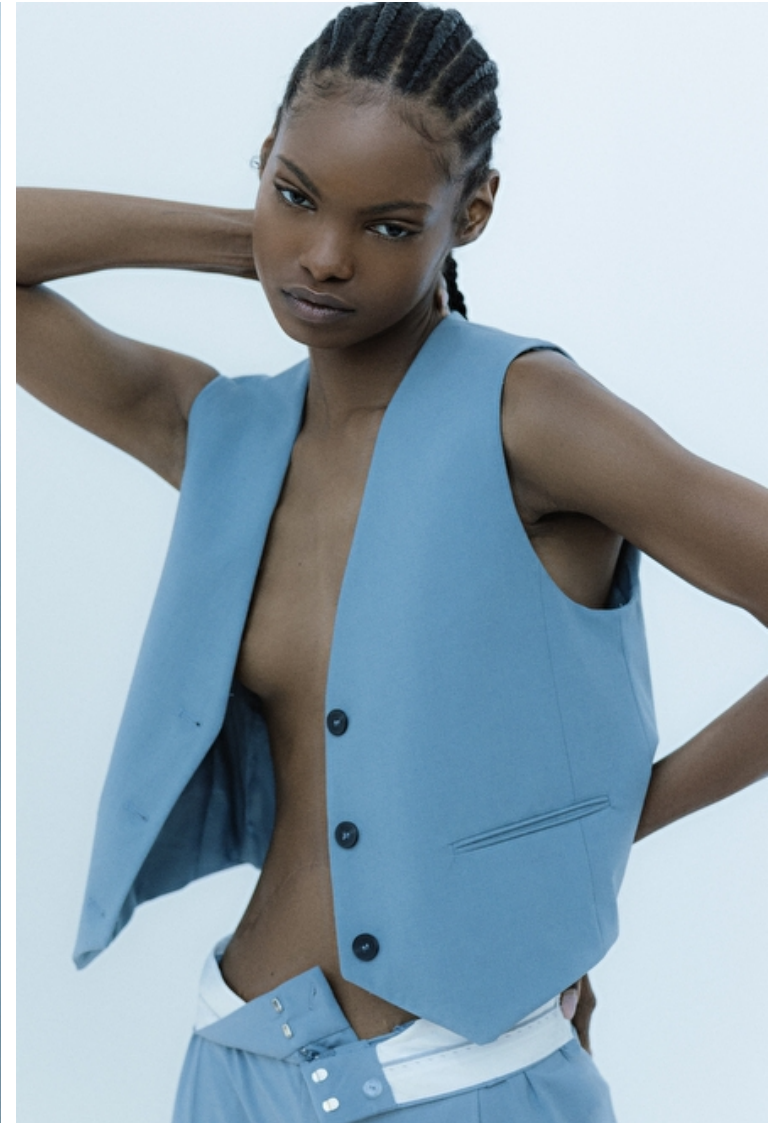

Select

MODEL MANAGEMENT

400 Michigan Ave Ste 700, Chicago, 60611, Illinois, United States

Phone: +1 312 943 3226 Email: info.chicago@selectmodel.com Website: <https://selectmodel.com/>

Delar Gaston

Height 174cm / 5' 8.5"

Size EU/US 32 / 2

Bust 81cm / 32"

Waist 61cm / 24"

Hips 87cm / 34.5"

Shoes EU/US/UK 39.5 / 8.5 / 6

Eyes Brown

Hair Black

Cup A