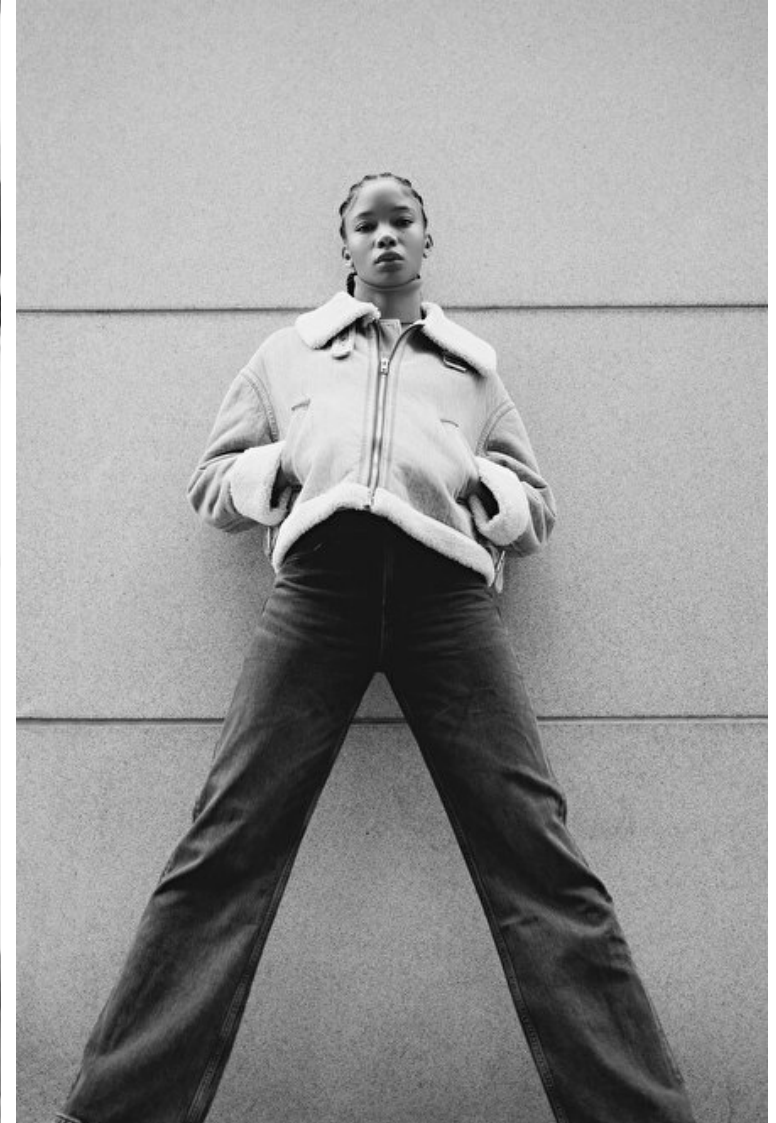

Bust 81cm / 32"

Waist 61cm / 24"

Hips 86cm / 34"

Shoes EU/US/UK 41.5 / 10 / 8

Eyes Brown

Hair Brown

Select

MODEL MANAGEMENT