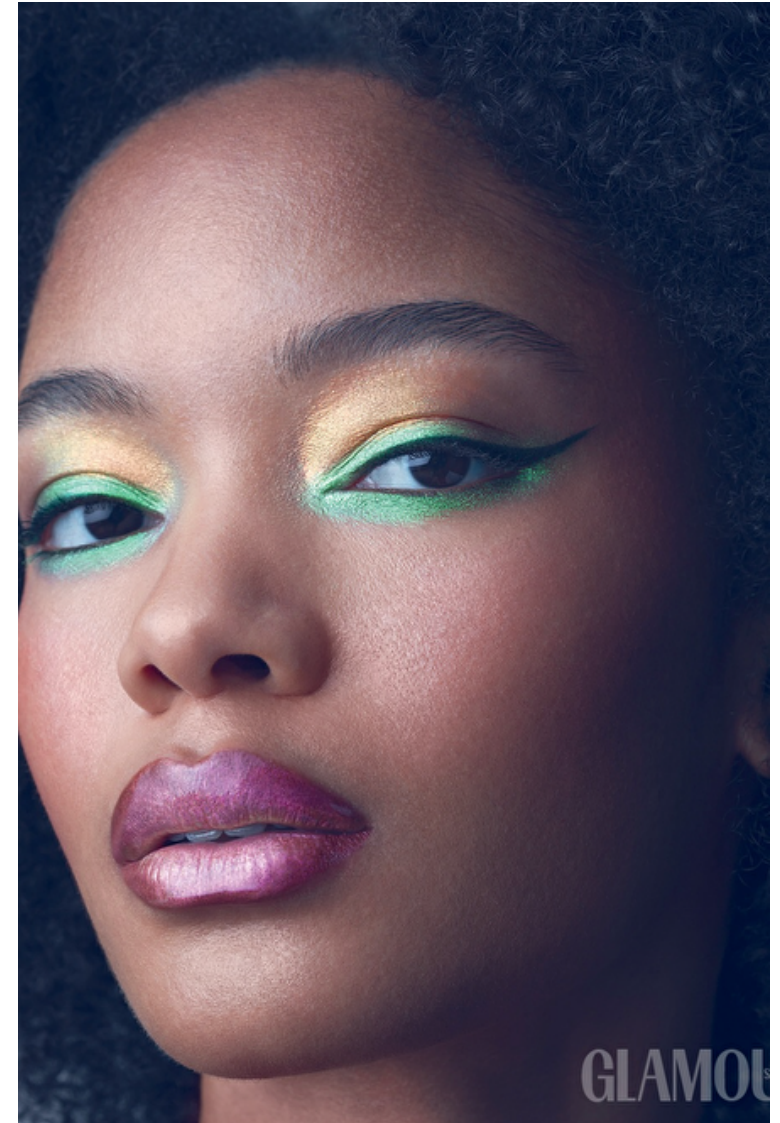

Select

MODEL MANAGEMENT

400 Michigan Ave Ste 700, Chicago, 60611, Illinois, United States

Phone: +1 312 943 3226 Email: info.chicago@selectmodel.com Website: <https://selectmodel.com/>

Demi Baston

Height 181cm / 5' 11.5"

Bust 79cm / 31"

Waist 60cm / 23.5"

Hips 86cm / 34"

Shoes EU/US/UK 41.5 / 10 / 8

Eyes Brown

Hair Brown

48 IMBUED FASHION MAGAZINE