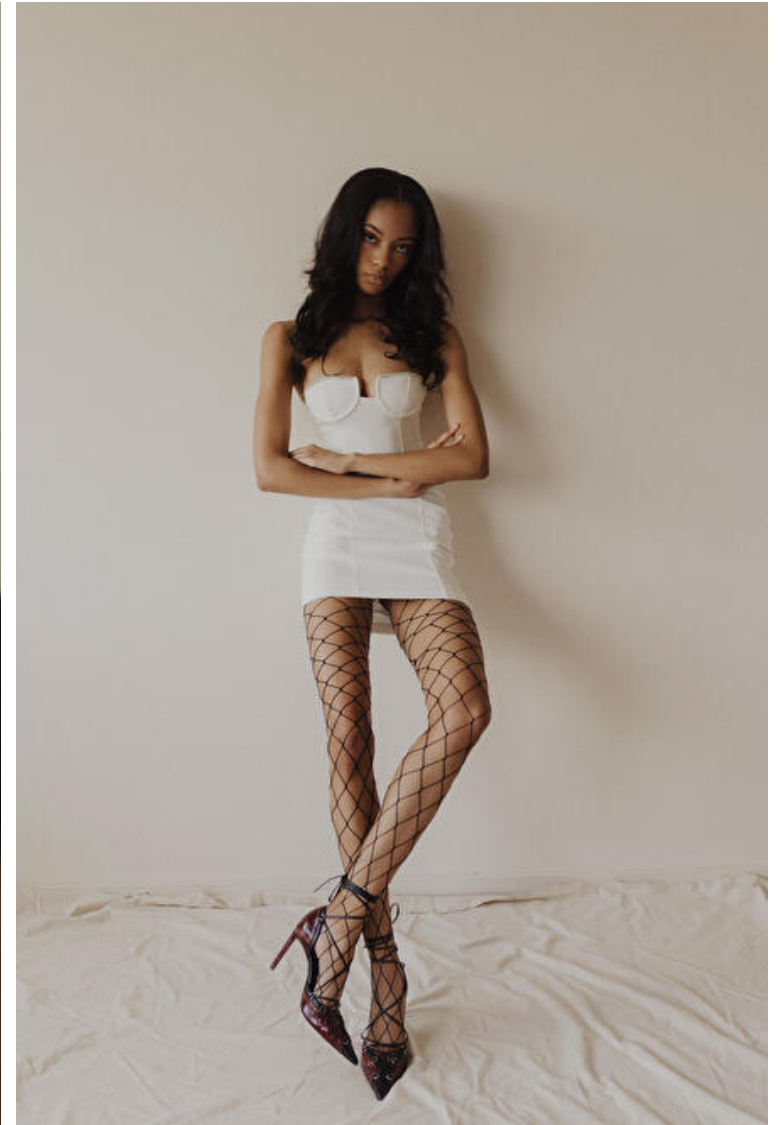

## Demi Baston

Height 181cm / 5' 11.5"

Bust 81cm / 32"

Waist 61cm / 24"

Hips 86cm / 34"

Shoes EU/US/UK 41.5 / 10 / 8

Eyes Brown

Hair Brown