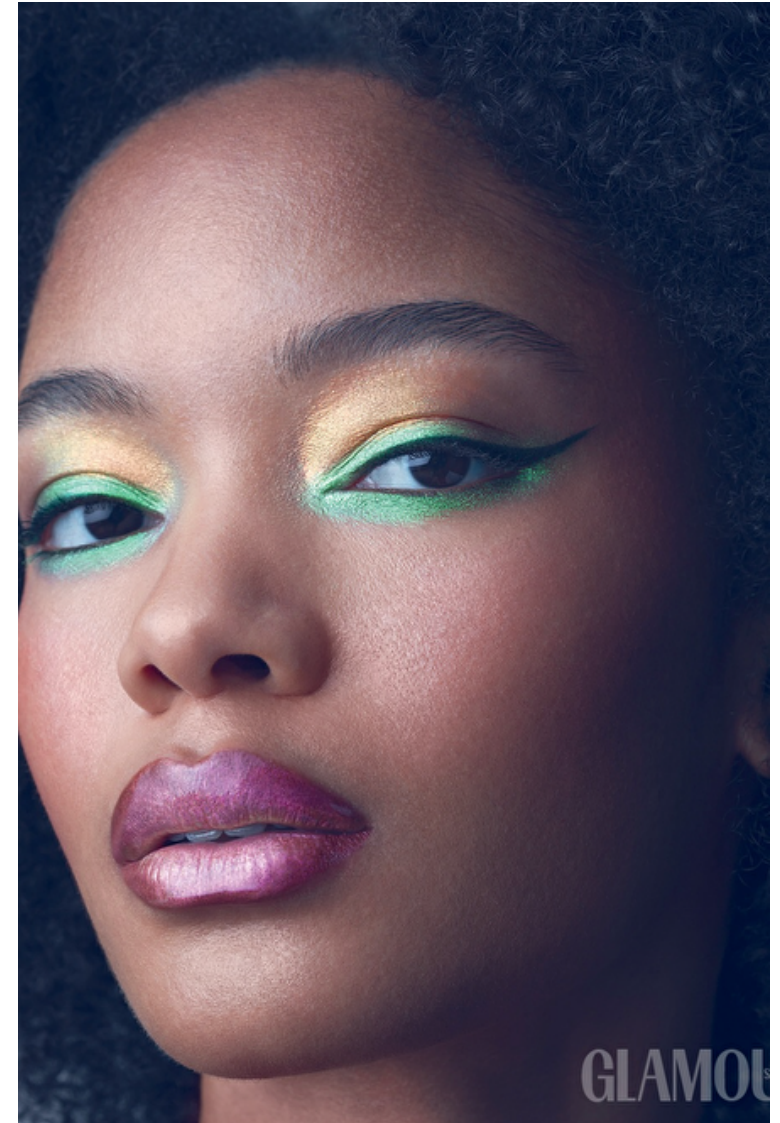

Waist 61cm / 24"

Hips 86cm / 34"

Shoes EU/US/UK 41.5 / 10 / 8

Eyes Brown

Hair Brown

48 IMBUED FASHION MAGAZINE

Select

MODEL MANAGEMENT