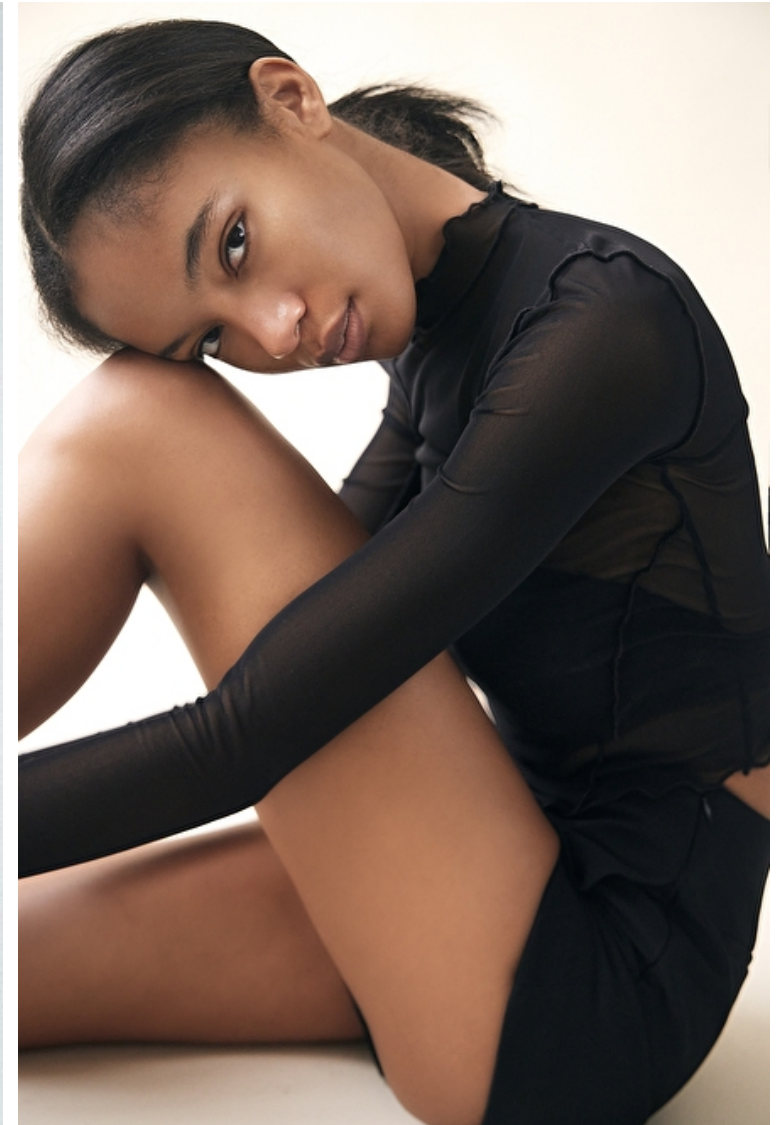

Demi Baston

Height 181cm / 5' 11.5"

Bust 81cm / 32"

Waist 61cm / 24"

Hips 86cm / 34"

Shoes EU/US/UK 41.5 / 10 / 8

Eyes Brown

Hair Brown