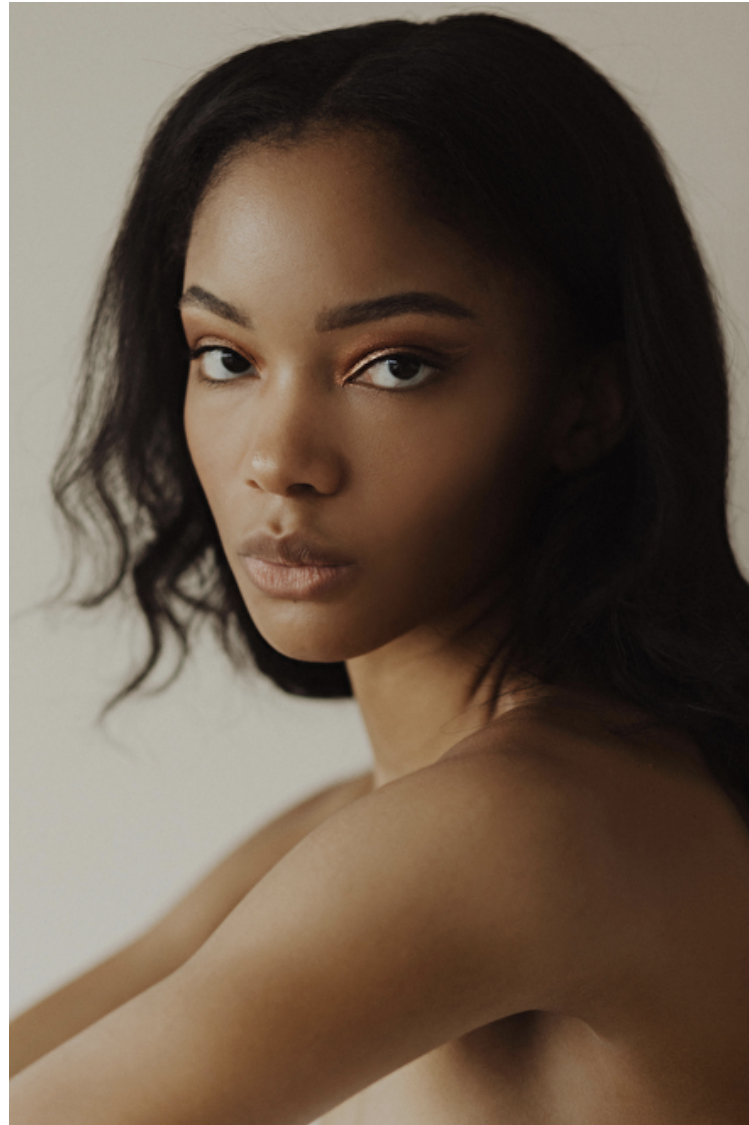

## Demi Baston

Height 181cm / 5' 11.5"

Bust 81cm / 32"

Waist 61cm / 24"

Hips 86cm / 34"

Shoes EU/US/UK 41.5 / 10 / 8

Eyes Brown

Hair Brown