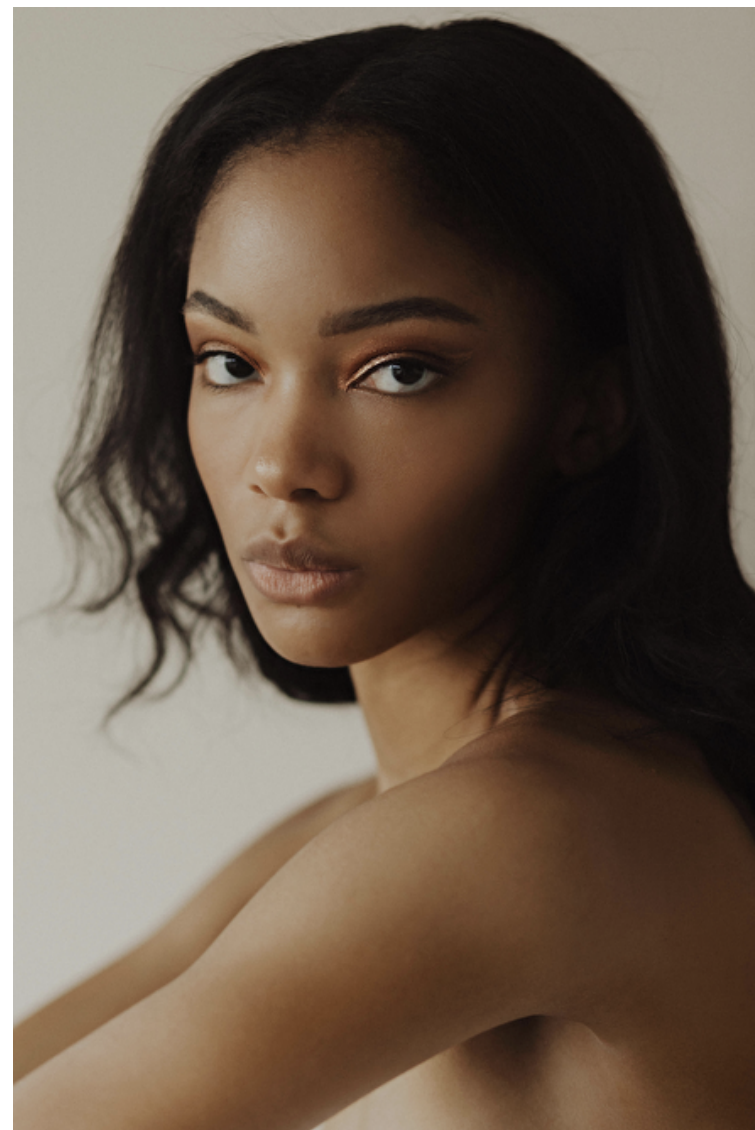

Select

MODEL MANAGEMENT

400 Michigan Ave Ste 700, Chicago, 60611, Illinois, United States

Phone: +1 312 943 3226 Email: info.chicago@selectmodel.com Website: <https://selectmodel.com/>

Demi Baston

Height 181cm / 5' 11.5"

Bust 81cm / 32"

Waist 61cm / 24"

Hips 86cm / 34"

Shoes EU/US/UK 41.5 / 10 / 8

Eyes Brown

Hair Brown