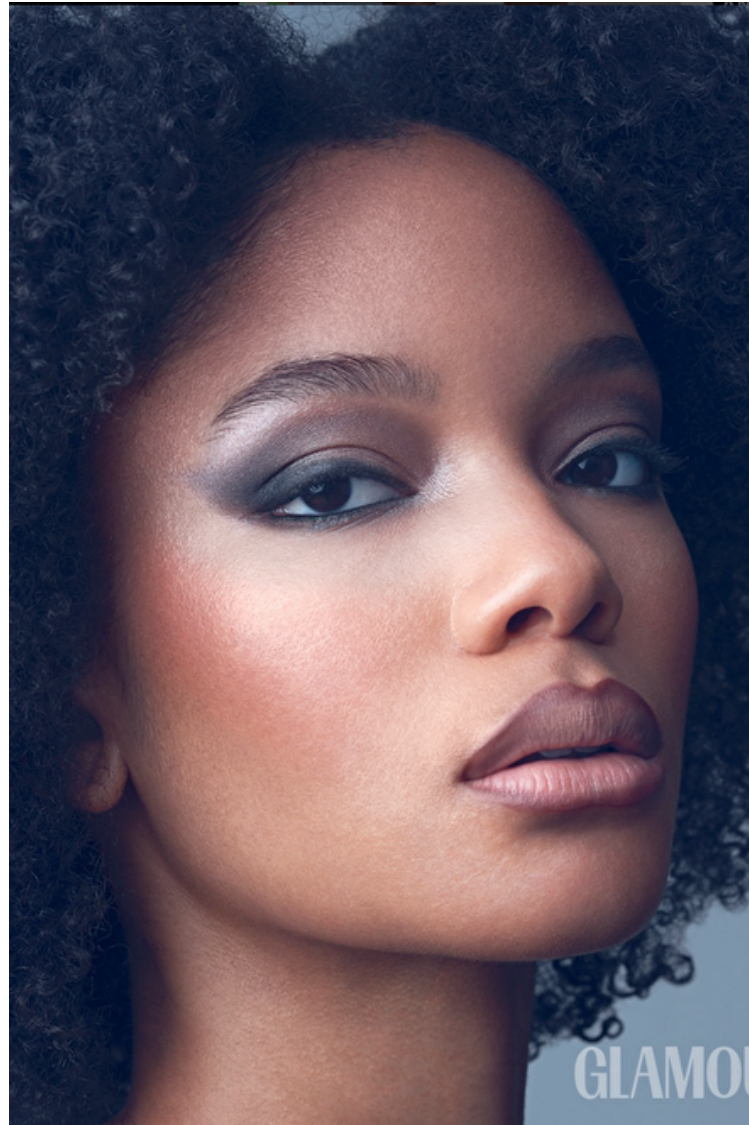

Bust 81cm / 32"

Waist 61cm / 24"

Hips 86cm / 34"

Shoes EU/US/UK 41.5 / 10 / 8

Eyes Brown

Hair Brown

Select

MODEL MANAGEMENT