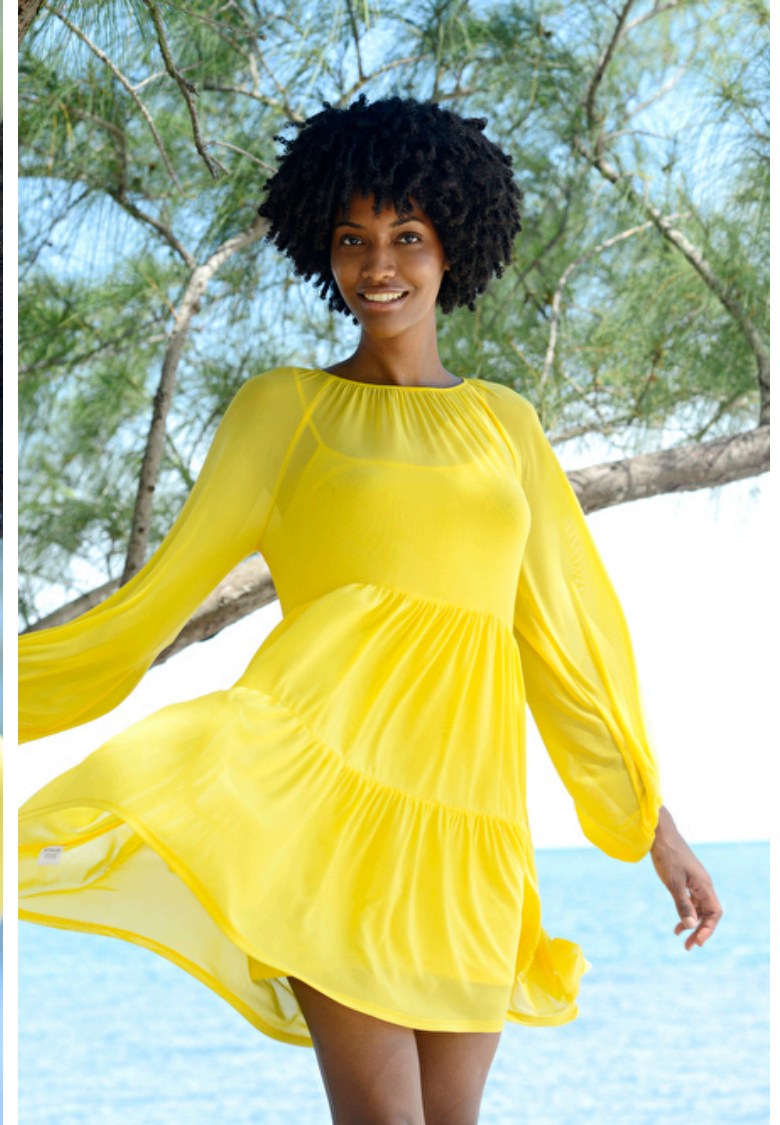

Size EU/US 32 / 2

Bust 81cm / 32"

Waist 61cm / 24"

Hips 93cm / 36.5"

Shoes EU/US/UK 39.5 / 8.5 / 6

Eyes Brown

Hair Black

Cup B