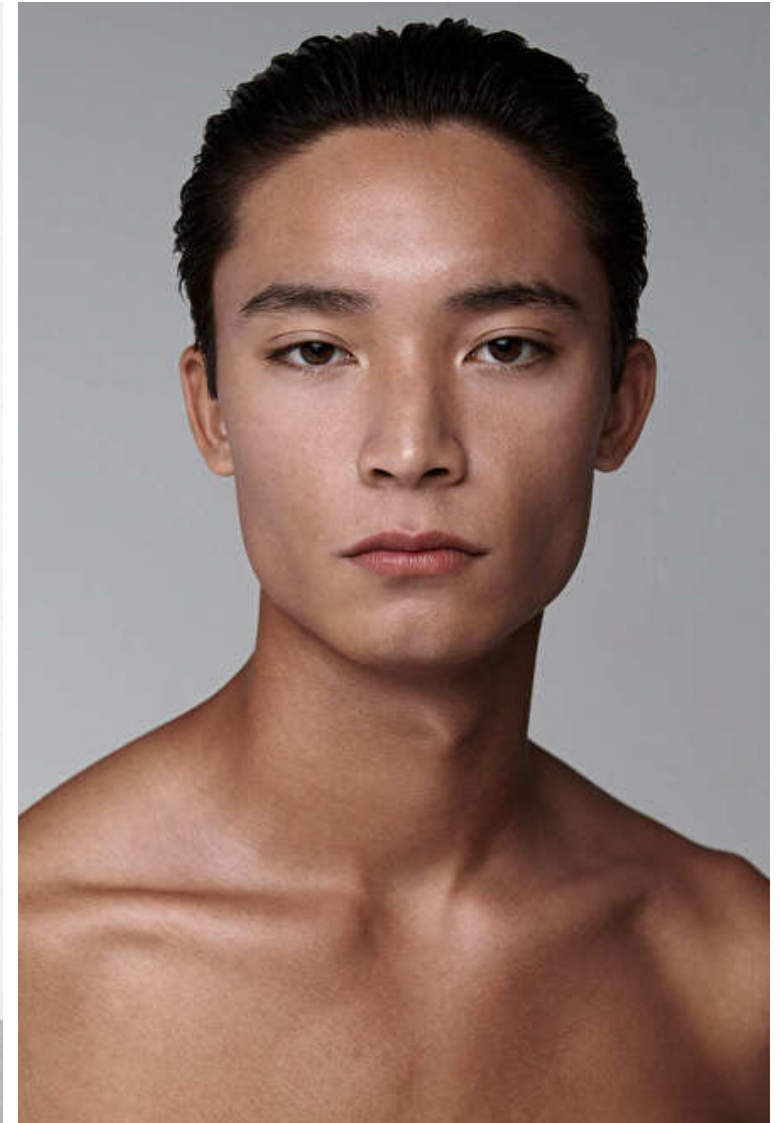

Select

MODEL MANAGEMENT

400 Michigan Ave SUITE 700, Chicago, 60611, UNITED STATES, United States
Phone: +1 312 943 3226 **Email:** info.chicago@selectmodel.com **Website:** <https://selectmodel.com/>

Dillon Jun-Yu

Height 188cm / 6' 2.0"

Waist 76cm / 30"

Shoes EU/US/UK 45 / 12 / 10.5

Eyes Brown

Hair Dark brown

Inseam 81cm / 32"

Neck 41cm / 16"

Sleeve 89cm / 35"

Suit size 48cm / 38"

Suit cut Regular

Location OH