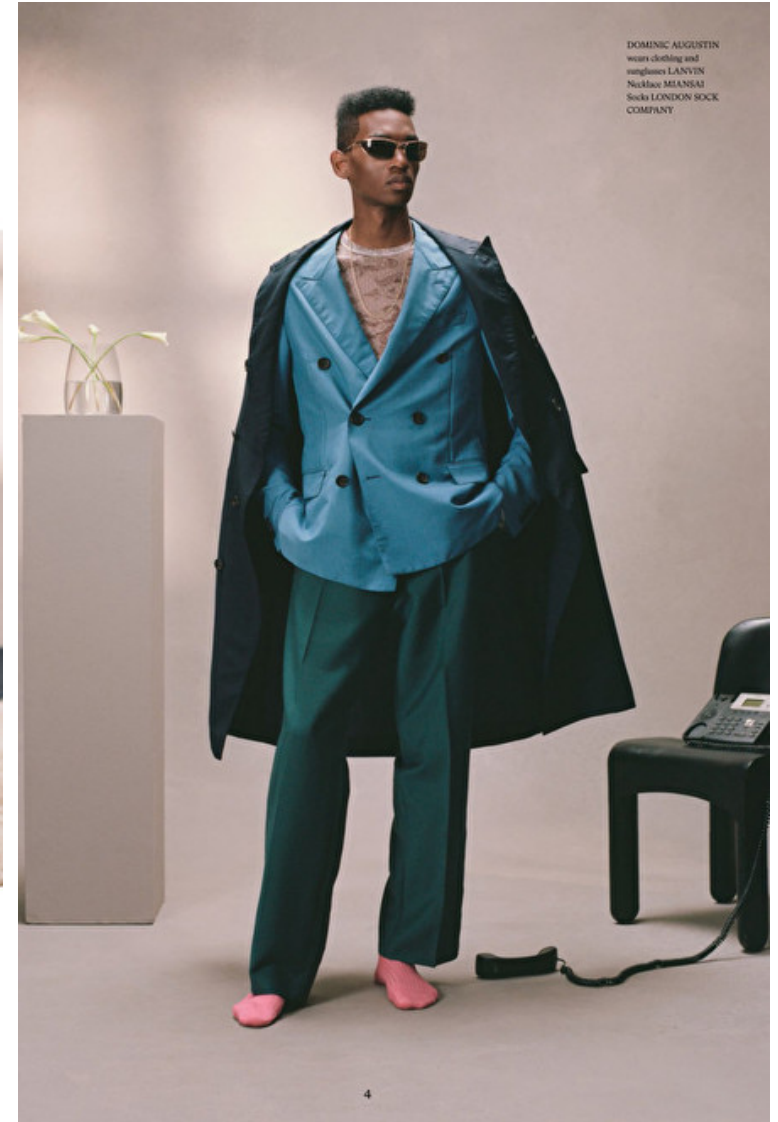

Select

MODEL MANAGEMENT

400 Michigan Ave SUITE 700, Chicago, 60611, UNITED STATES, United States
Phone: +1 312 943 3226 Email: info.chicago@selectmodel.com Website: https://selectmodel.com/

Dominic Augustin

Height 186cm / 6' 1.0"

Chest 92cm / 36"

Waist 76cm / 30"

Shoes EU/US/UK 43 / 10.5 / 9

Eyes Brown

Hair Black

Inseam 81cm / 32"

Neck 39cm / 15.5"

Suit size 46cm / 36"

7

4