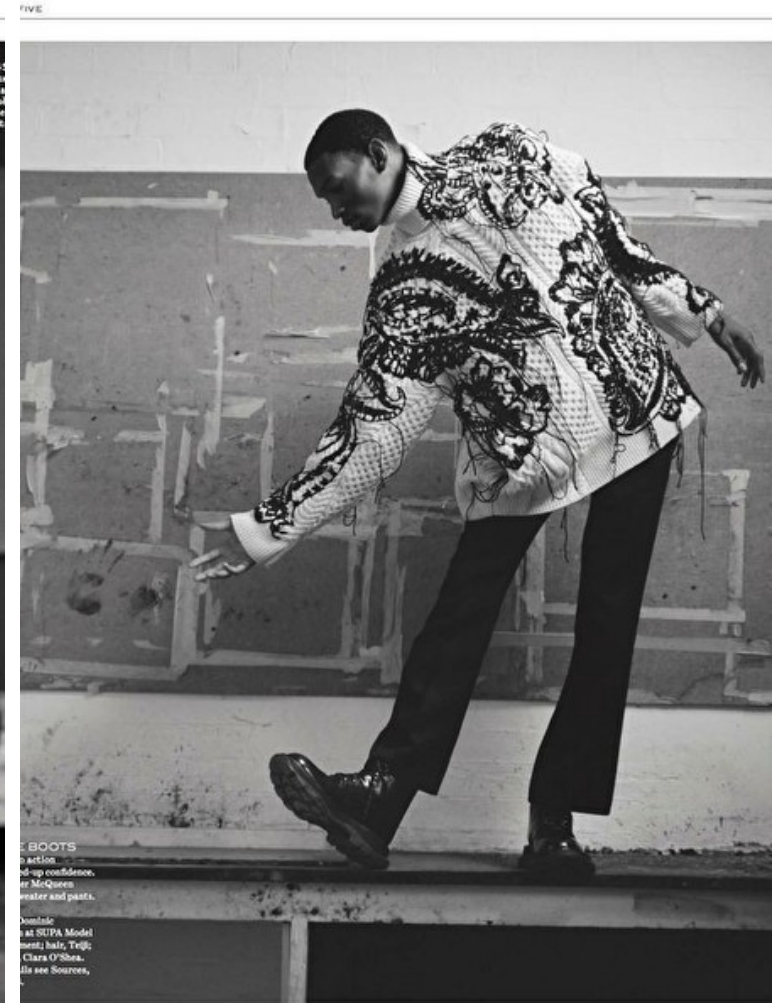

Neck 39cm / 15.5"

Suit size 46cm / 36"

WSJ. MAGA

WSJ. MAGA

Select

MODEL MANAGEMENT

400 Michigan Ave Ste 700, Chicago, 60611, Illinois, United States
Phone: +1 312 943 3226 **Email:** info.chicago@selectmodel.com **Website:** https://selectmodel.com/