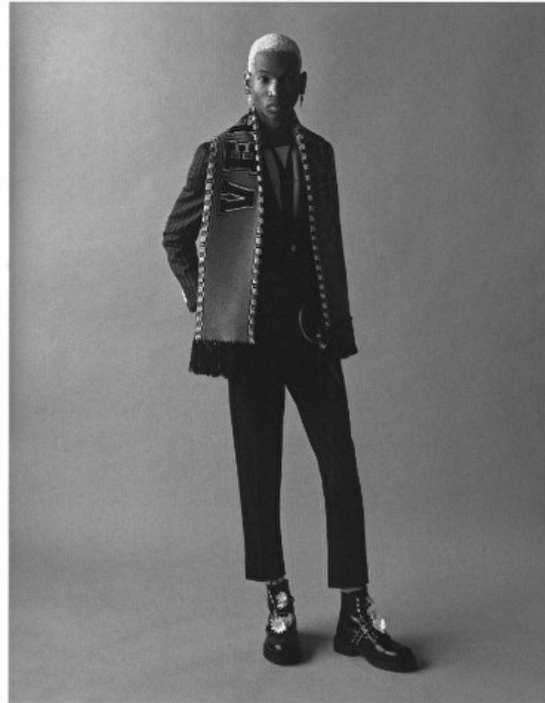

Dominic Augustin

Height 186cm / 6' 1.0"

Chest 92cm / 36"

Waist 76cm / 30"

Shoes EU/US/UK 43 / 10.5 / 9

Eyes Brown

Hair Black

Inseam 81cm / 32"

Neck 39cm / 15.5"

Suit size 46cm / 36"

266