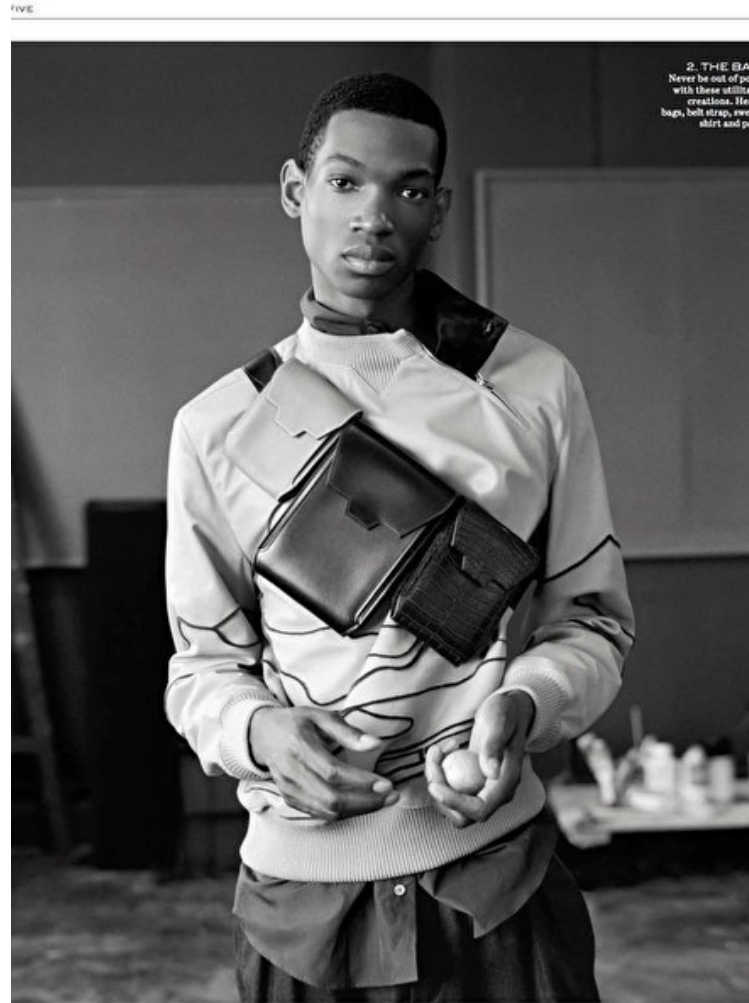

Neck 39cm / 15.5"

Suit size 46cm / 36"

WSJ. MAGA

WSJ. MAGA

Select

MODEL MANAGEMENT

400 Michigan Ave Ste 700, Chicago, 60611, Illinois, United States
Phone: +1 312 943 3226 **Email:** info.chicago@selectmodel.com **Website:** https://selectmodel.com/