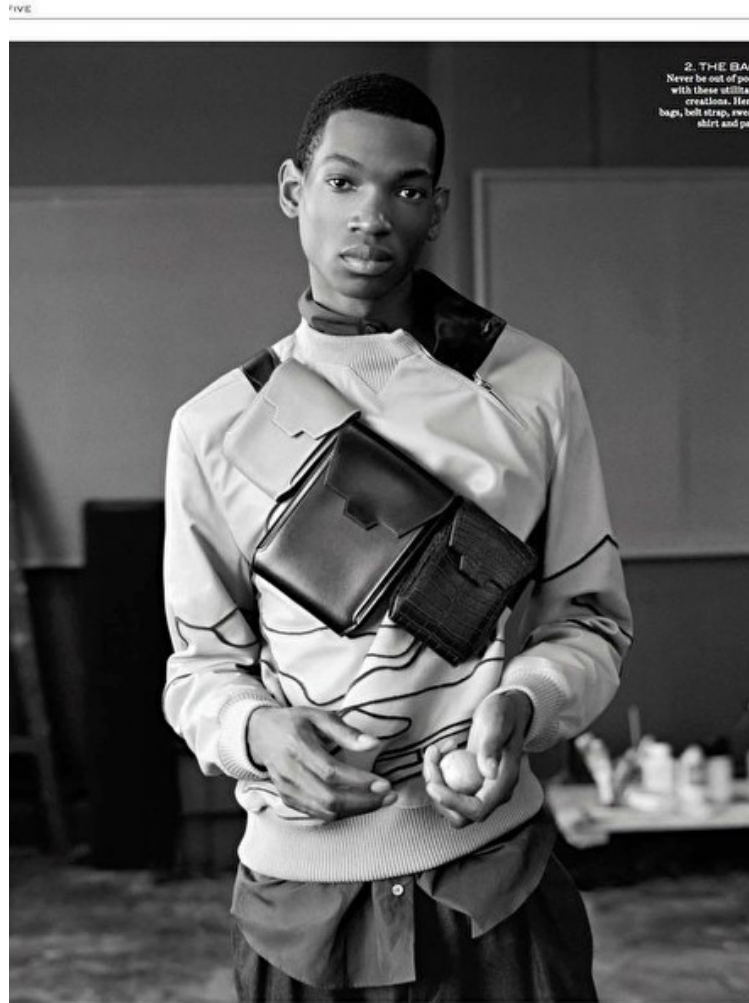

Neck 39cm / 15.5"

Suit size 46cm / 36"

WSJ. MAGA

WSJ. MAGA

Select

MODEL MANAGEMENT

400 Michigan Ave SUITE 700, Chicago, 60611, UNITED STATES, United States
Phone: +1 312 943 3226 **Email:** info.chicago@selectmodel.com **Website:** https://selectmodel.com/