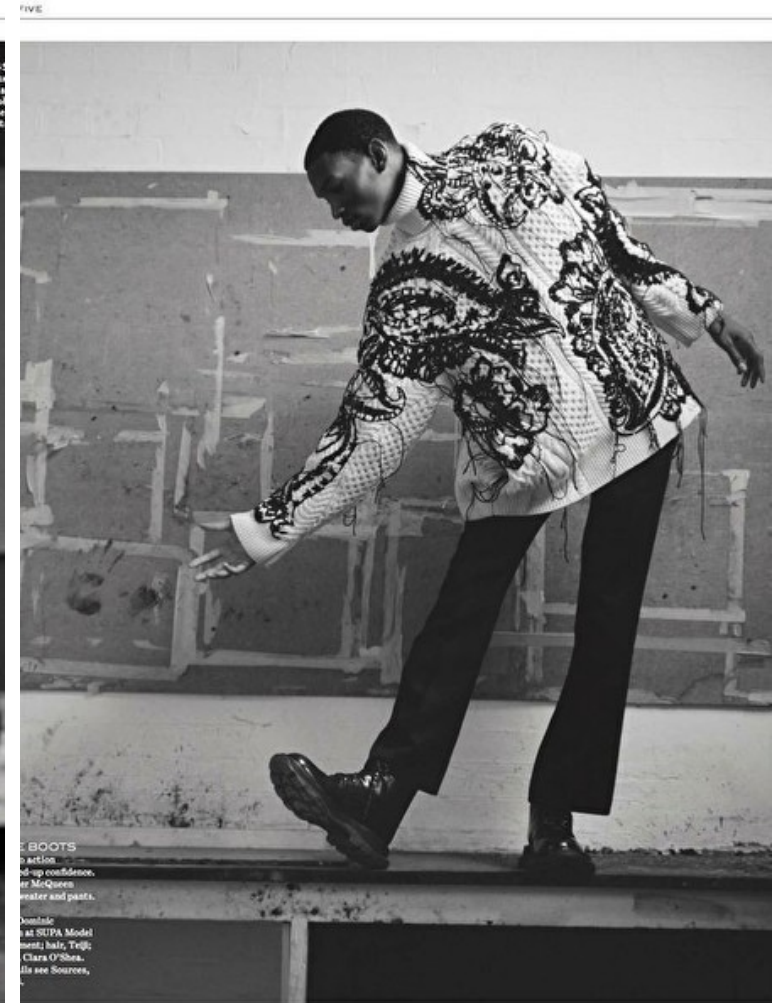

Neck 39cm / 15.5"

Suit size 46cm / 36"

WSJ. MAGA

WSJ. MAGA

Select

MODEL MANAGEMENT

400 Michigan Ave SUITE 700, Chicago, 60611, UNITED STATES, United States
Phone: +1 312 943 3226 **Email:** info.chicago@selectmodel.com **Website:** https://selectmodel.com/