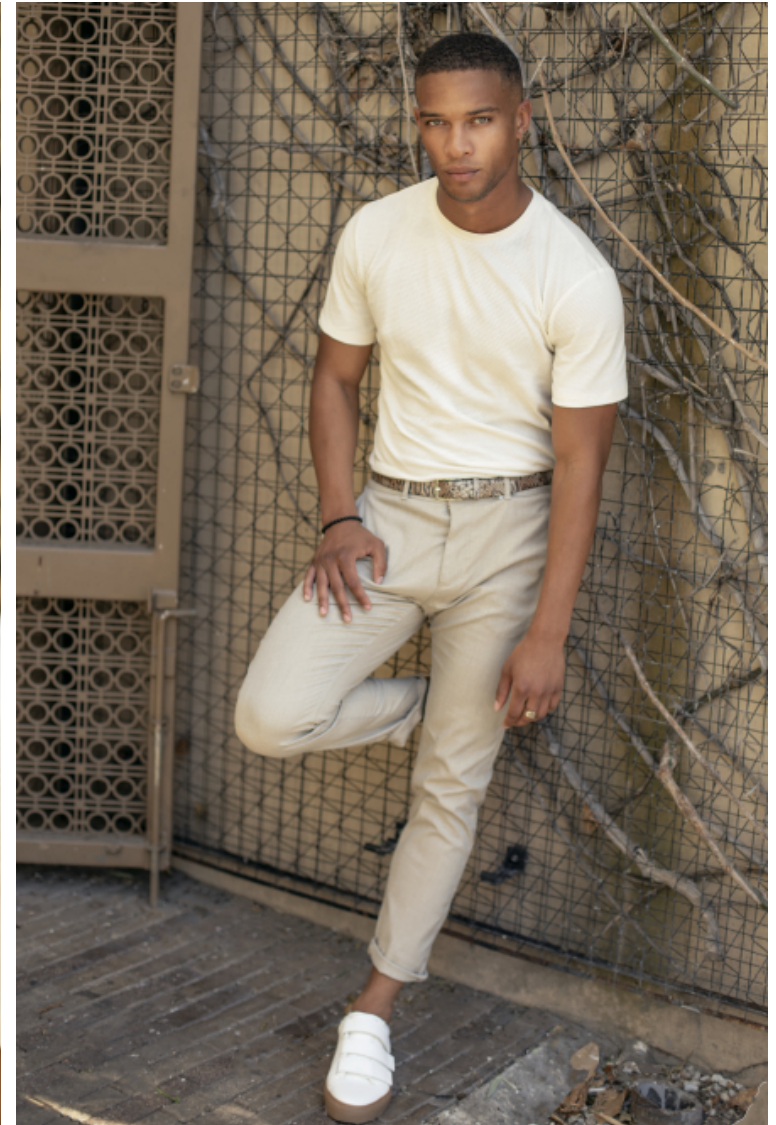

Height 183cm / 6' 0.0"

Waist 81cm / 32"

Shoes EU/US/UK 42.5 / 10 / 8.5

Eyes Blue green

Hair Brown

Inseam 81cm / 32"

Suit size 48cm / 38"

Suit cut Regular