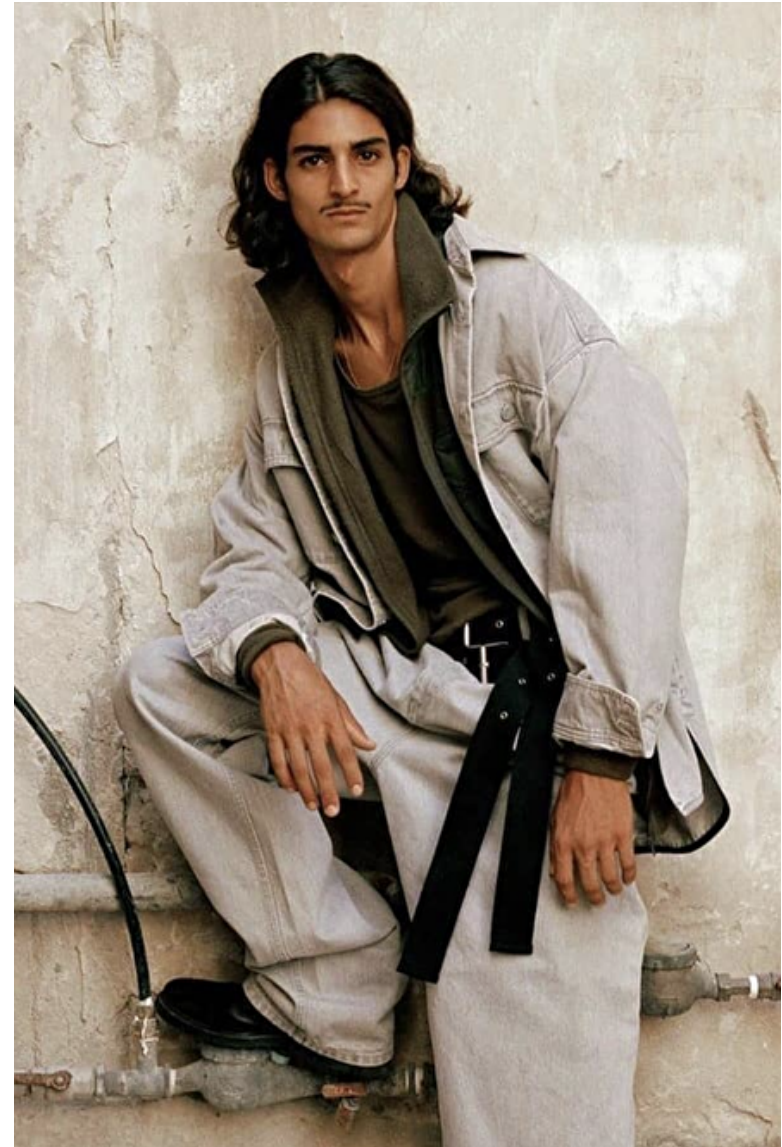

Select

MODEL MANAGEMENT

400 Michigan Ave SUITE 700, Chicago, 60611, UNITED STATES, United States
Phone: +1 312 943 3226 Email: info.chicago@selectmodel.com Website: <https://selectmodel.com/>

DOR ABU

Height 184cm / 6' 0.5"

Chest 96cm / 38"

Waist 77cm / 30.5"

Hips 87cm / 34.5"

Shoes EU/US/UK 43 / 10.5 / 9

Eyes Brown

Hair Black

Inseam 77cm / 30.5"

Neck 39cm / 15.5"

Sleeve 50cm / 19.5"

Suit size 48cm / 38"