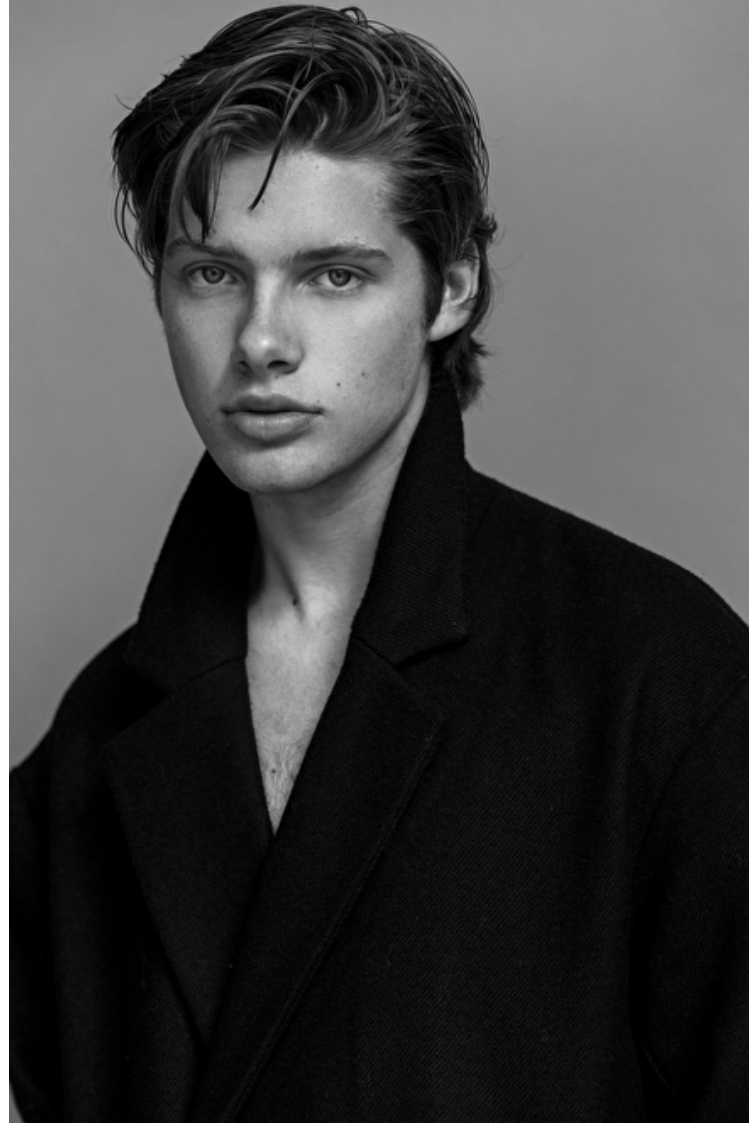

Select

MODEL MANAGEMENT

400 Michigan Ave SUITE 700, Chicago, 60611, UNITED STATES, United States
Phone: +1 312 943 3226 **Email:** info.chicago@selectmodel.com **Website:** <https://selectmodel.com/>

Duke Allen

Height 188cm / 6' 2.0"

Chest 97cm / 38"

Waist 80cm / 31.5"

Shoes EU/US/UK 44.5 / 11.5 /
10

Eyes Blue

Hair Dark blond

Inseam 86cm / 34"

Neck 36cm / 14"

Sleeve 86cm / 34"

Suit size 50cm / 40"