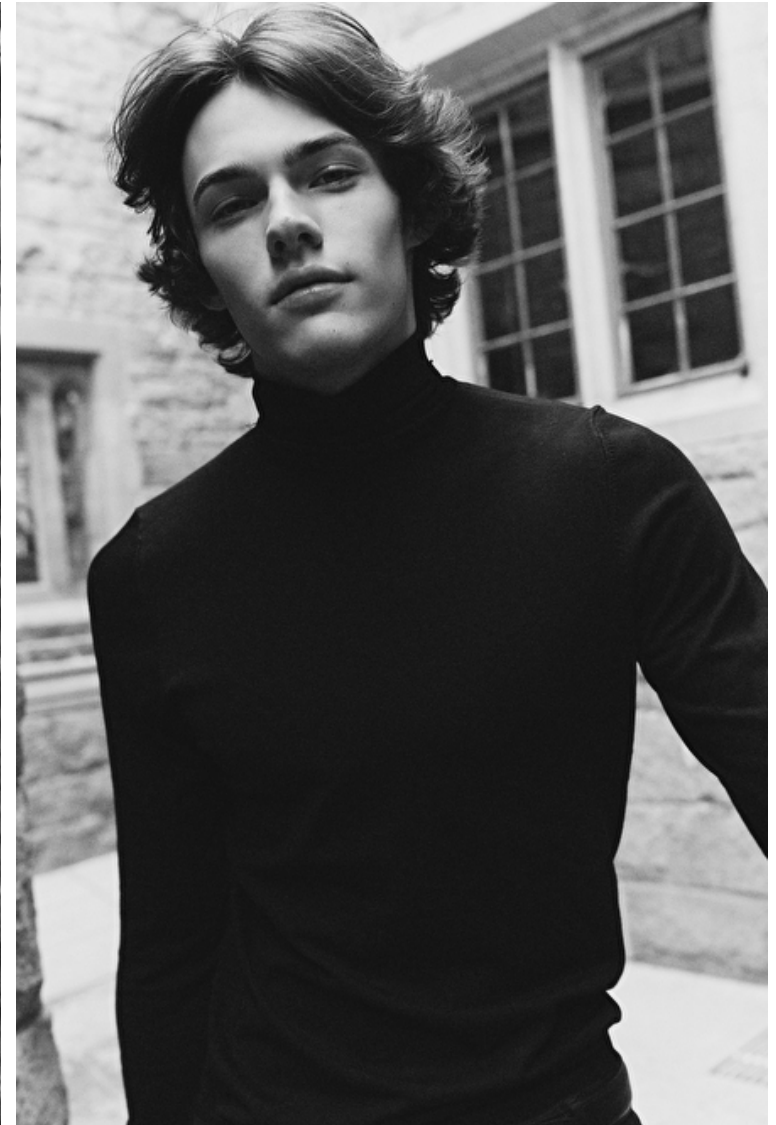

Select

MODEL MANAGEMENT

400 Michigan Ave SUITE 700, Chicago, 60611, IL, United States

Phone: +1 312 943 3226 Email: info.chicago@selectmodel.com Website: <https://selectmodel.com/>

Dylan Gregg

Height 188cm / 6' 2.0"

Waist 74cm / 29"

Shoes EU/US/UK 44 / 11 / 9.5

Eyes Blue

Hair Brown

Inseam 86cm / 34"

Neck 38cm / 15"

Sleeve 89cm / 35"

Suit size 48cm / 38"

Suit cut Long