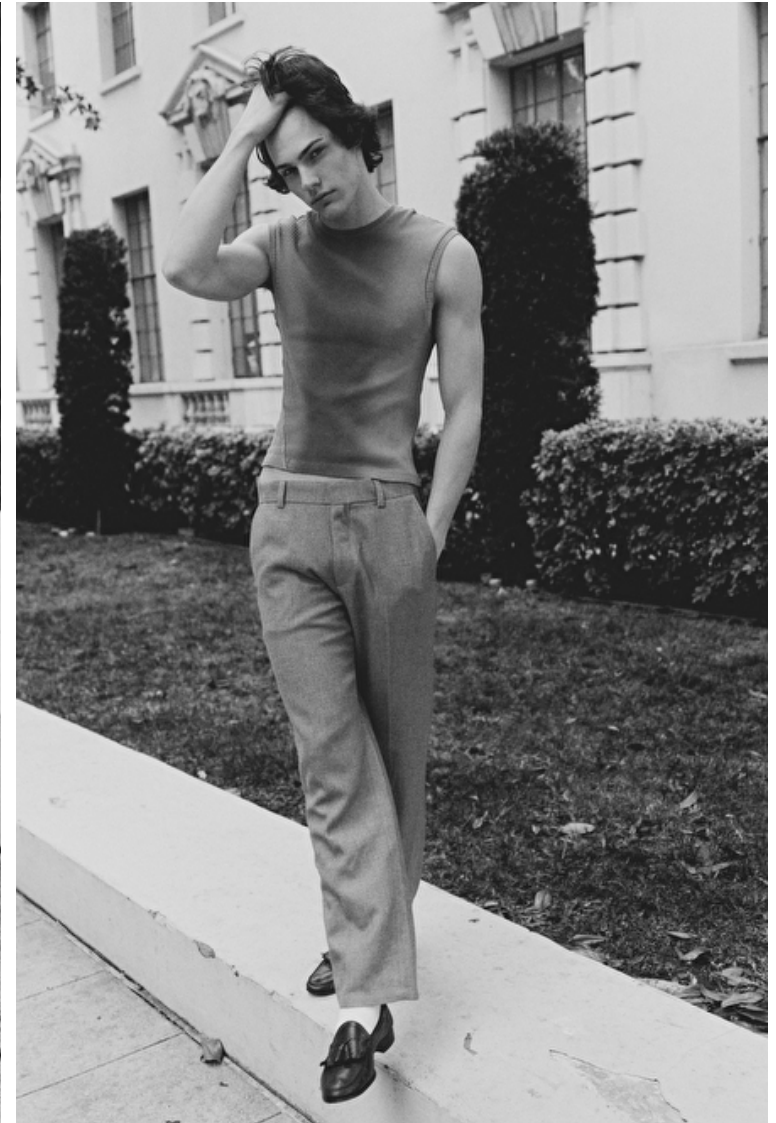

Select

MODEL MANAGEMENT

400 Michigan Ave SUITE 700, Chicago, 60611, IL, United States
Phone: +1 312 943 3226 Email: info.chicago@selectmodel.com Website: <https://selectmodel.com/>

Dylan Gregg

Height 188cm / 6' 2.0"

Waist 74cm / 29"

Shoes EU/US/UK 44 / 11 / 9.5

Eyes Blue

Hair Brown

Inseam 86cm / 34"

Neck 38cm / 15"

Sleeve 89cm / 35"

Suit size 48cm / 38"

Suit cut Long