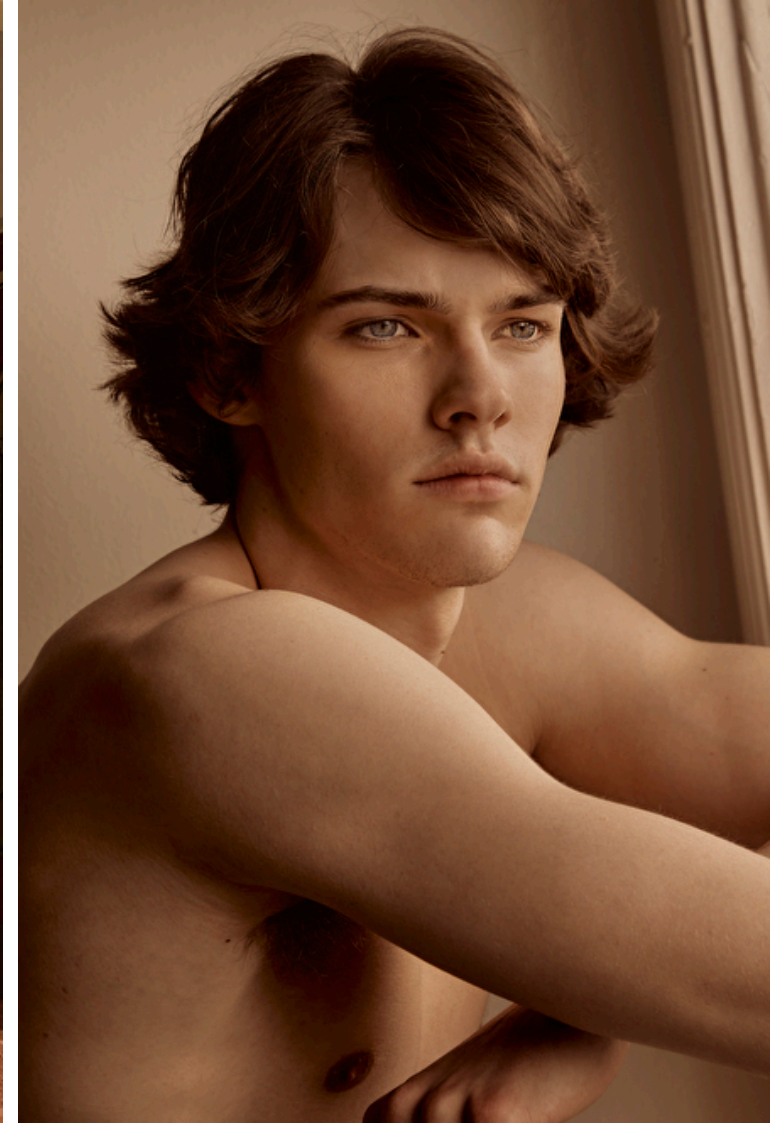

Select

MODEL MANAGEMENT

400 Michigan Ave SUITE 700, Chicago, 60611, IL, United States

Phone: +1 312 943 3226 Email: info.chicago@selectmodel.com Website: <https://selectmodel.com/>

Dylan Gregg

Height 188cm / 6' 2.0"

Waist 74cm / 29"

Shoes EU/US/UK 44 / 11 / 9.5

Eyes Blue

Hair Brown

Inseam 86cm / 34"

Neck 38cm / 15"

Sleeve 89cm / 35"

Suit size 48cm / 38"

Suit cut Long