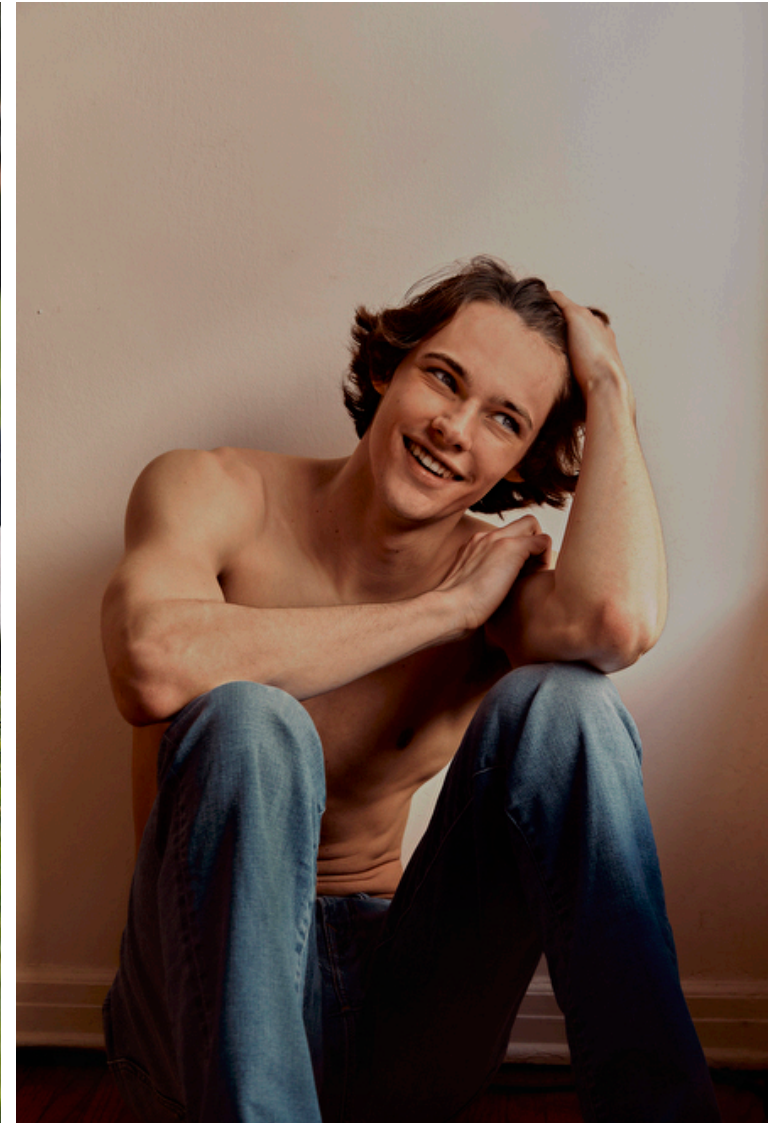

Select

MODEL MANAGEMENT

400 Michigan Ave SUITE 700, Chicago, 60611, UNITED STATES, United States
Phone: +1 312 943 3226 **Email:** info.chicago@selectmodel.com **Website:** <https://selectmodel.com/>

Dylan Gregg

Height 188cm / 6' 2.0"

Waist 74cm / 29"

Shoes EU/US/UK 44 / 11 / 9.5

Eyes Blue

Hair Brown

Inseam 86cm / 34"

Neck 38cm / 15"

Sleeve 89cm / 35"

Suit size 48cm / 38"

Suit cut Long