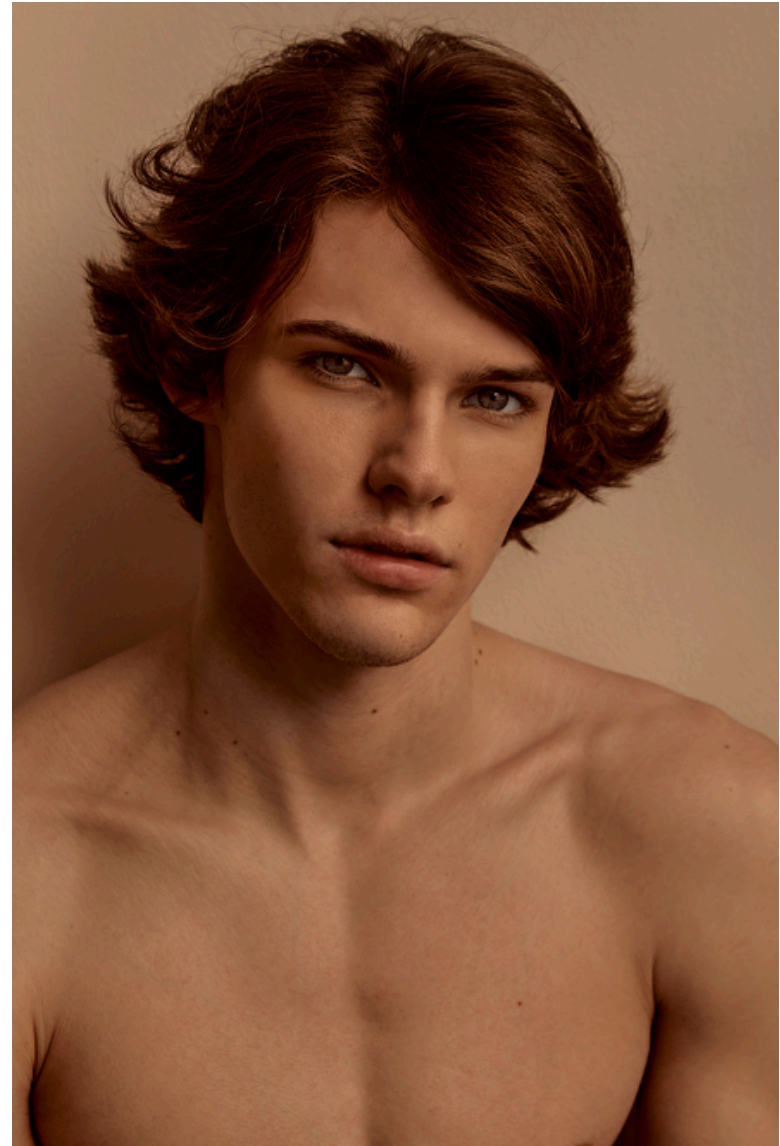

Dylan Gregg

Height 188cm / 6' 2.0"

Waist 74cm / 29"

Shoes EU/US/UK 44 / 11 / 9.5

Eyes Blue

Hair Brown

Inseam 86cm / 34"

Neck 38cm / 15"

Sleeve 89cm / 35"

Suit size 48cm / 38"

Suit cut Long