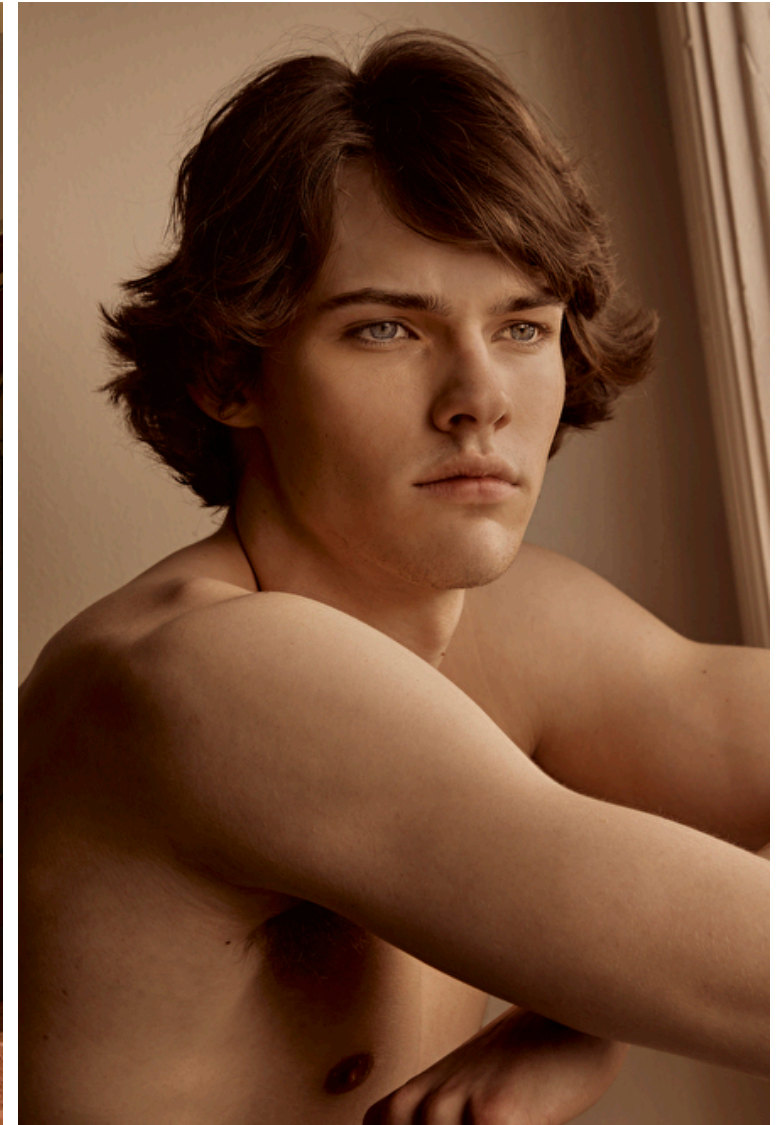

Select

MODEL MANAGEMENT

400 Michigan Ave SUITE 700, Chicago, 60611, UNITED STATES, United States
Phone: +1 312 943 3226 **Email:** info.chicago@selectmodel.com **Website:** <https://selectmodel.com/>

Dylan Gregg

Height 188cm / 6' 2.0"

Waist 74cm / 29"

Shoes EU/US/UK 44 / 11 / 9.5

Eyes Blue

Hair Brown

Inseam 86cm / 34"

Neck 38cm / 15"

Sleeve 89cm / 35"

Suit size 48cm / 38"

Suit cut Long