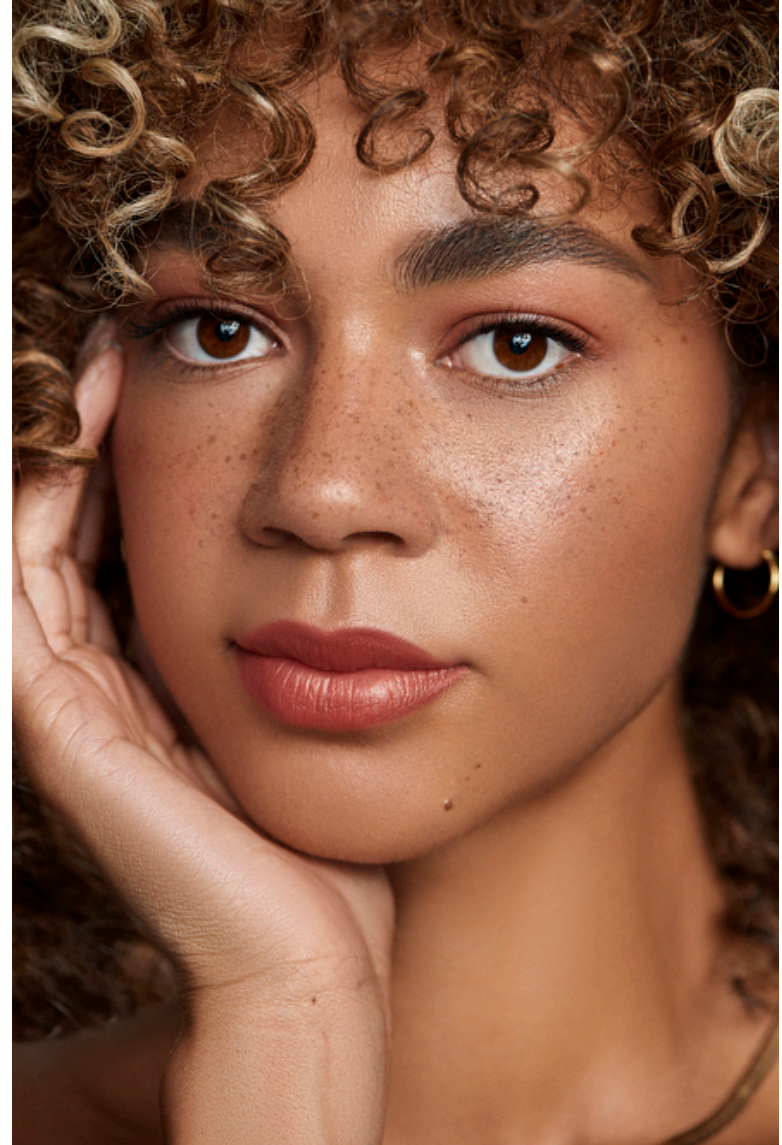

Bust 86cm / 34"

Waist 63cm / 25"

Hips 91cm / 36"

Shoes EU/US/UK 42 / 10.5 / 9

Eyes Brown

Hair Brown

Cup D

Select