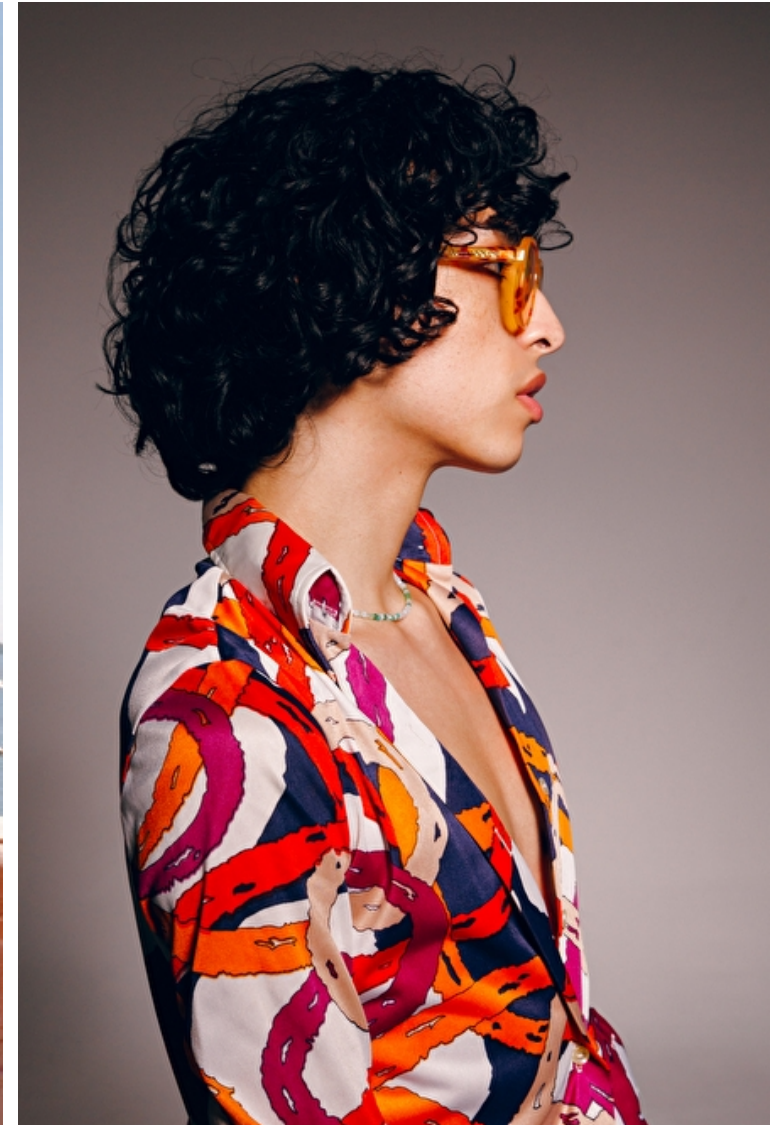

Eleazar Ibarra

Height 178cm / 5' 10.0"

Waist 71cm / 28"

Shoes EU/US/UK 40 / 9 / 7

Eyes Brown

Hair Black

Inseam 76cm / 30"

Neck 33cm / 13"

Sleeve 76cm / 30"

Suit size 48cm / 38"

Suit cut Regular

Location New York