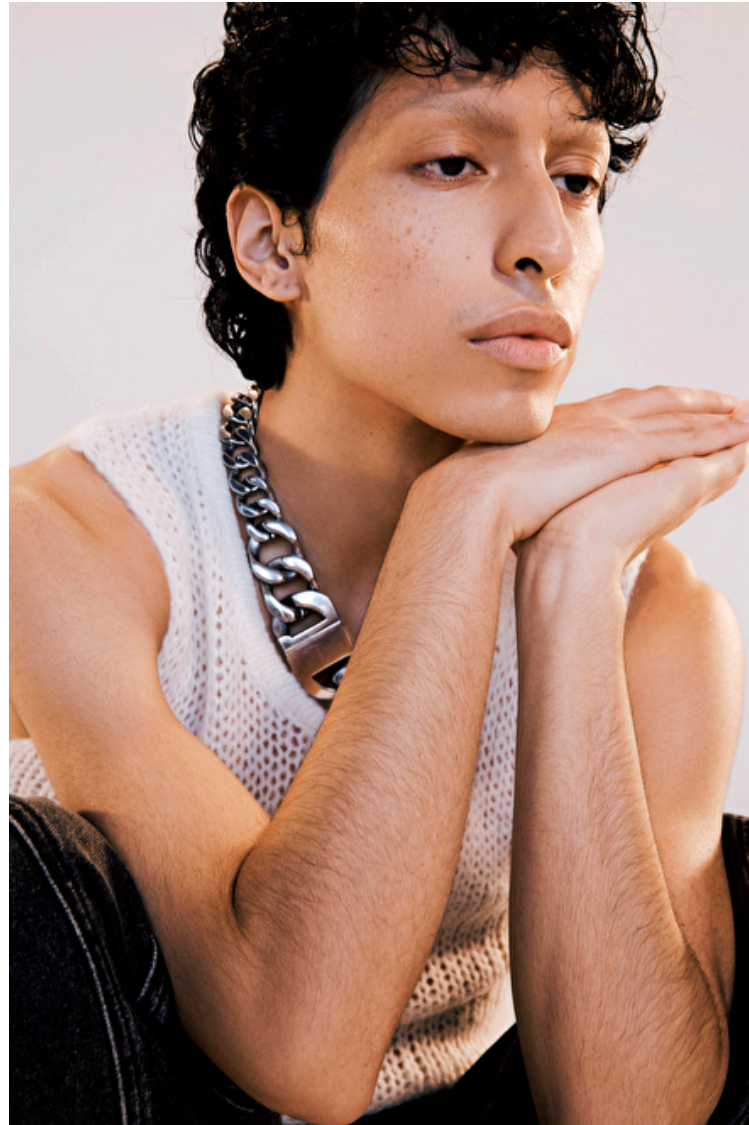

Select

MODEL MANAGEMENT

400 Michigan Ave SUITE 700, Chicago, 60611, IL, United States
Phone: +1 312 943 3226 Email: info.chicago@selectmodel.com Website: <https://selectmodel.com/>

Eleazar Ibarra

Height 178cm / 5' 10.0"

Waist 71cm / 28"

Shoes EU/US/UK 40 / 9 / 7

Eyes Brown

Hair Black

Inseam 76cm / 30"

Neck 33cm / 13"

Sleeve 76cm / 30"

Suit size 48cm / 38"

Suit cut Regular

Location New York

Top: Bianca Chandón @biancachandon
Skirt: Helmut Lang @helmutlang
Jeans: Stylist Own
Shoes: Bape @bape_us
Hair Accessory: Sideara @shopsideara