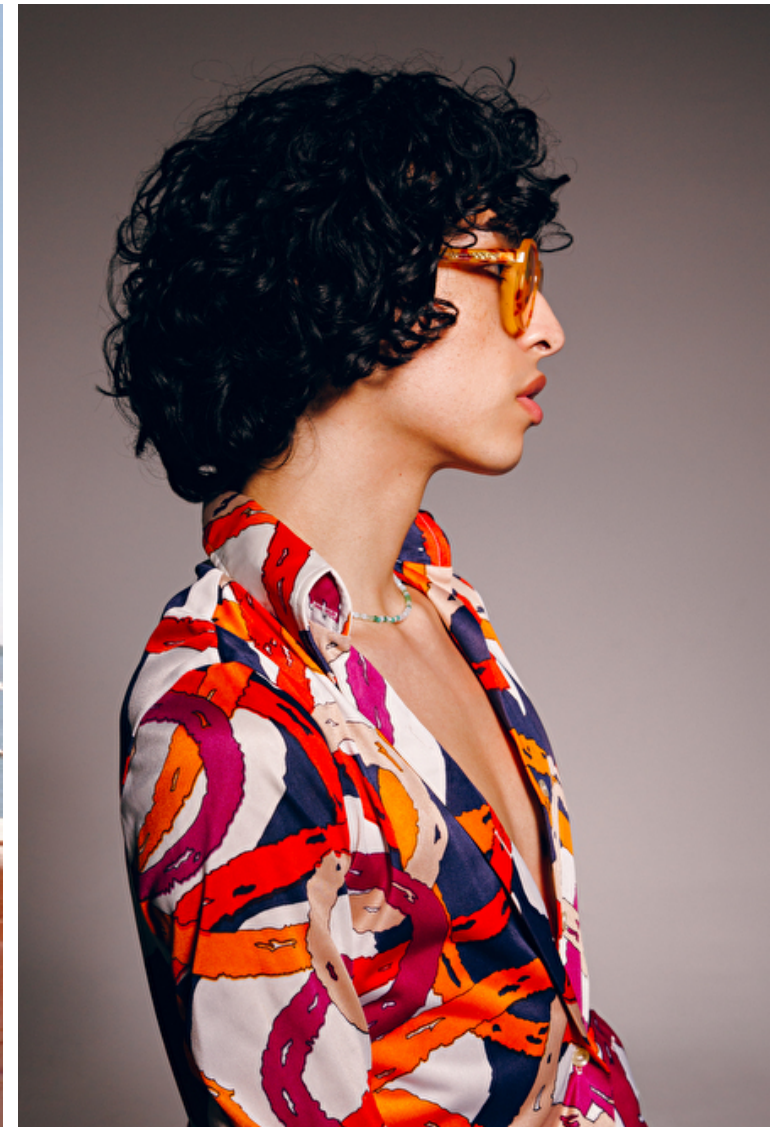

Eleazar Ibarra

Height 178cm / 5' 10.0"

Waist 71cm / 28"

Shoes EU/US/UK 40 / 9 / 7

Eyes Brown

Hair Black

Inseam 76cm / 30"

Neck 33cm / 13"

Sleeve 76cm / 30"

Suit size 48cm / 38"

Suit cut Regular

Location New York