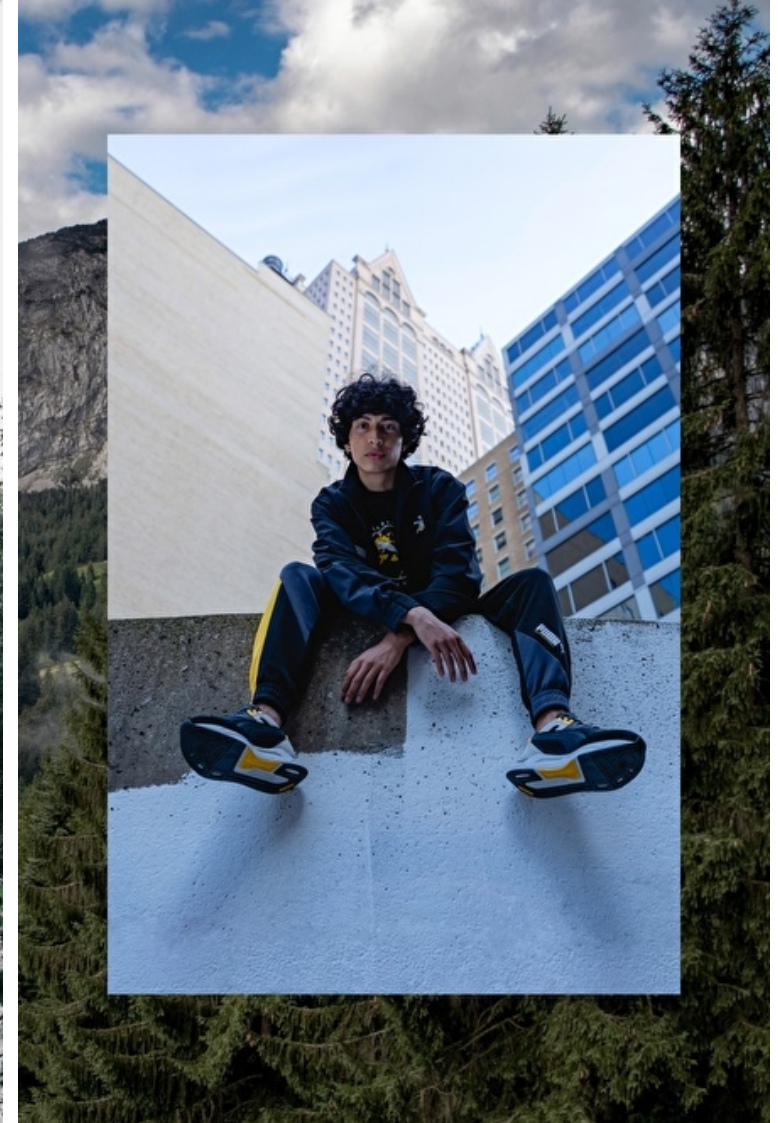

Select

MODEL MANAGEMENT

400 Michigan Ave Ste 700, Chicago, 60611, Illinois, United States

Phone: +1 312 943 3226 Email: info.chicago@selectmodel.com Website: <https://selectmodel.com/>

Eleazar Ibarra

Height 178cm / 5' 10.0"

Waist 71cm / 28"

Shoes EU/US/UK 40 / 9 / 7

Eyes Brown

Hair Black

Inseam 76cm / 30"

Neck 33cm / 13"

Sleeve 76cm / 30"

Suit size 48cm / 38"

Suit cut Regular

Location New York