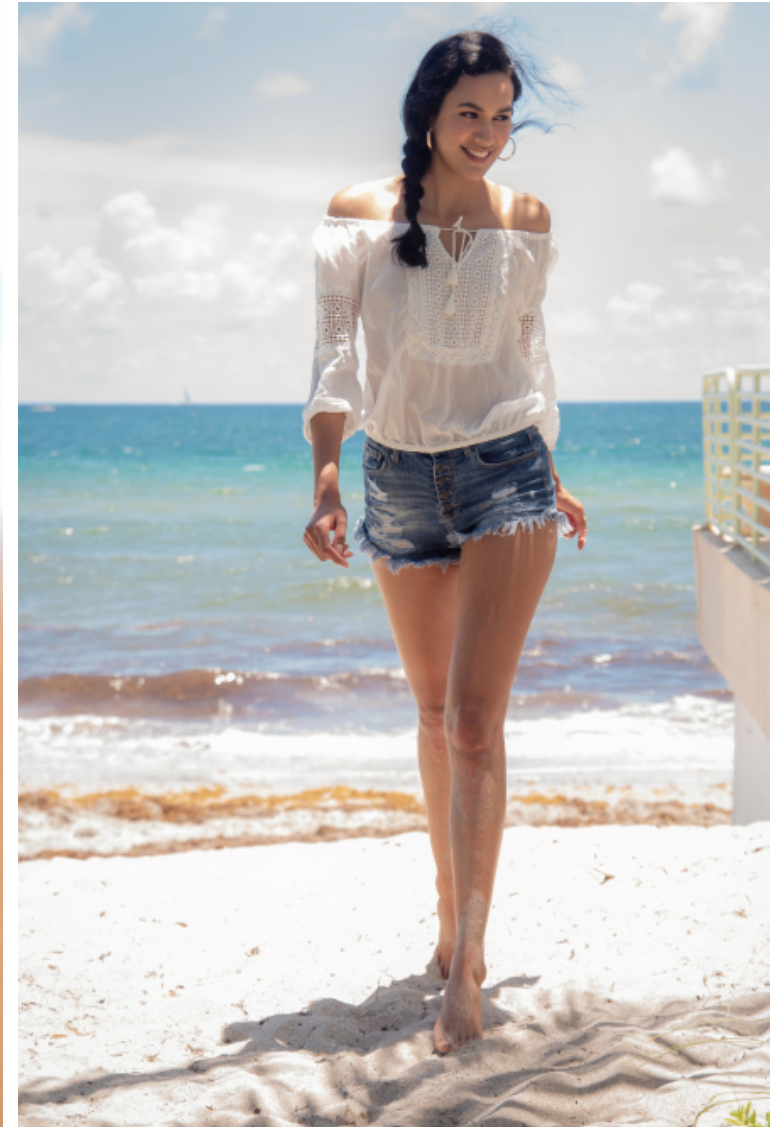

Select

MODEL MANAGEMENT

400 Michigan Ave SUITE 700, Chicago, 60611, IL, United States

Phone: +1 312 943 3226 Email: info.chicago@selectmodel.com Website: <https://selectmodel.com/>

Elizabeth Contreras

Height 180cm / 5' 11.0"

Size EU/US 34 / 4

Bust 81cm / 32"

Waist 63cm / 25"

Hips 91cm / 36"

Shoes EU/US/UK 39.5 / 8.5 / 6

Eyes Dark brown

Hair Black

Cup C