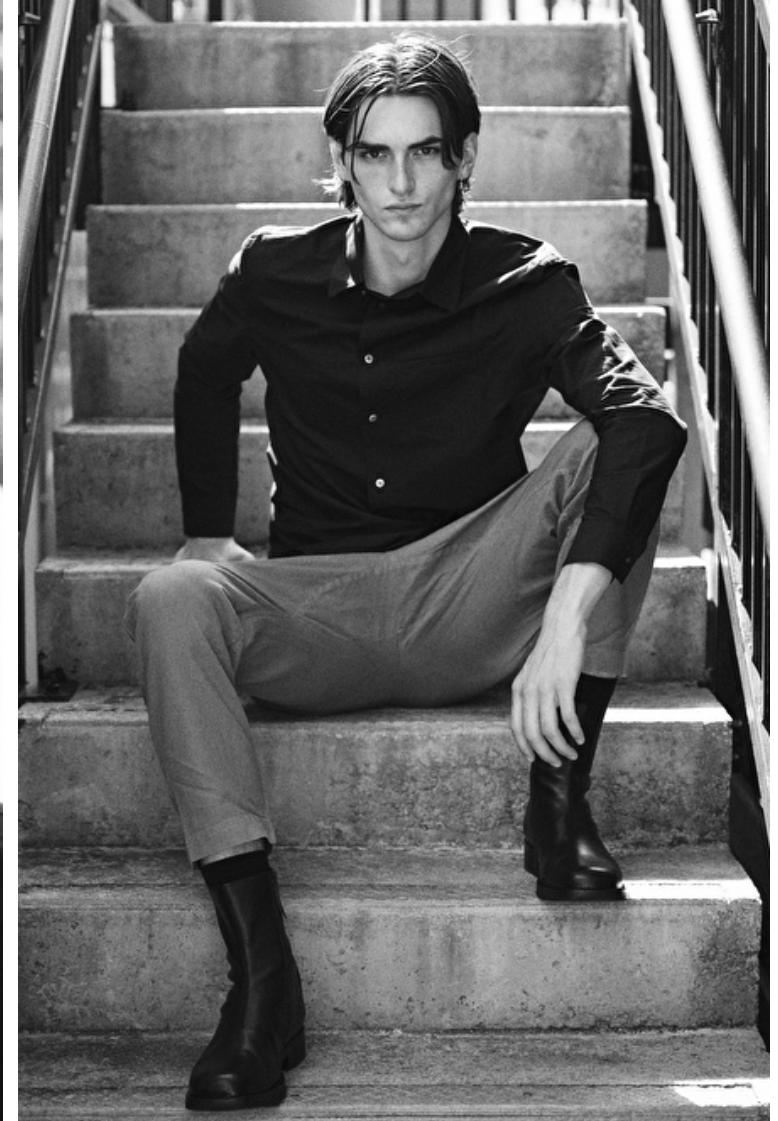

Select

MODEL MANAGEMENT

400 Michigan Ave SUITE 700, Chicago, 60611, UNITED STATES, United States
Phone: +1 312 943 3226 **Email:** info.chicago@selectmodel.com **Website:** <https://selectmodel.com/>

Elijah

Height 188cm / 6' 2.0"

Waist 76cm / 30"

Shoes EU/US/UK 44 / 11 / 9.5

Eyes Brown

Hair Brown

Chest 92cm / 36"

Inseam 86cm / 34"

Neck 38cm / 15"

Sleeve 86cm / 34"

Suit size 46cm / 36"

Suit cut Regular