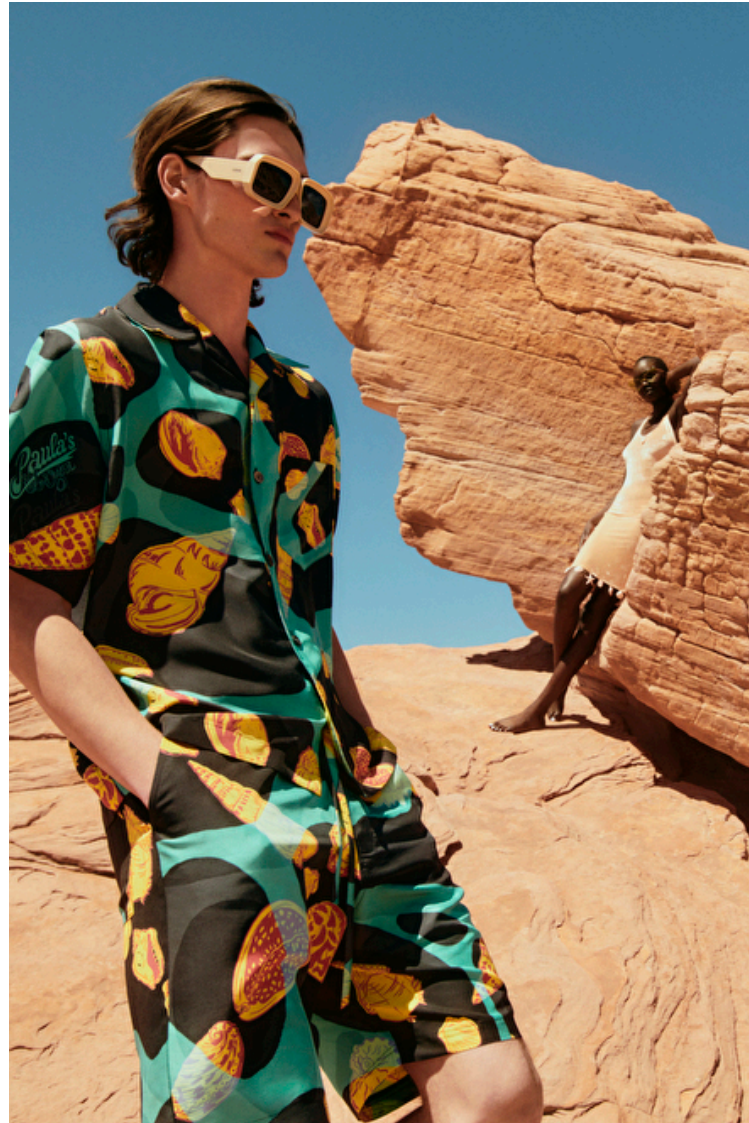

Select

MODEL MANAGEMENT

400 Michigan Ave SUITE 700, Chicago, 60611, UNITED STATES, United States
Phone: +1 312 943 3226 Email: info.chicago@selectmodel.com Website: <https://selectmodel.com/>

Elijah

Height 188cm / 6' 2.0"

Waist 76cm / 30"

Shoes EU/US/UK 44 / 11 / 9.5

Eyes Brown

Hair Brown

Chest 92cm / 36"

Inseam 86cm / 34"

Neck 38cm / 15"

Sleeve 86cm / 34"

Suit size 46cm / 36"

Suit cut Regular