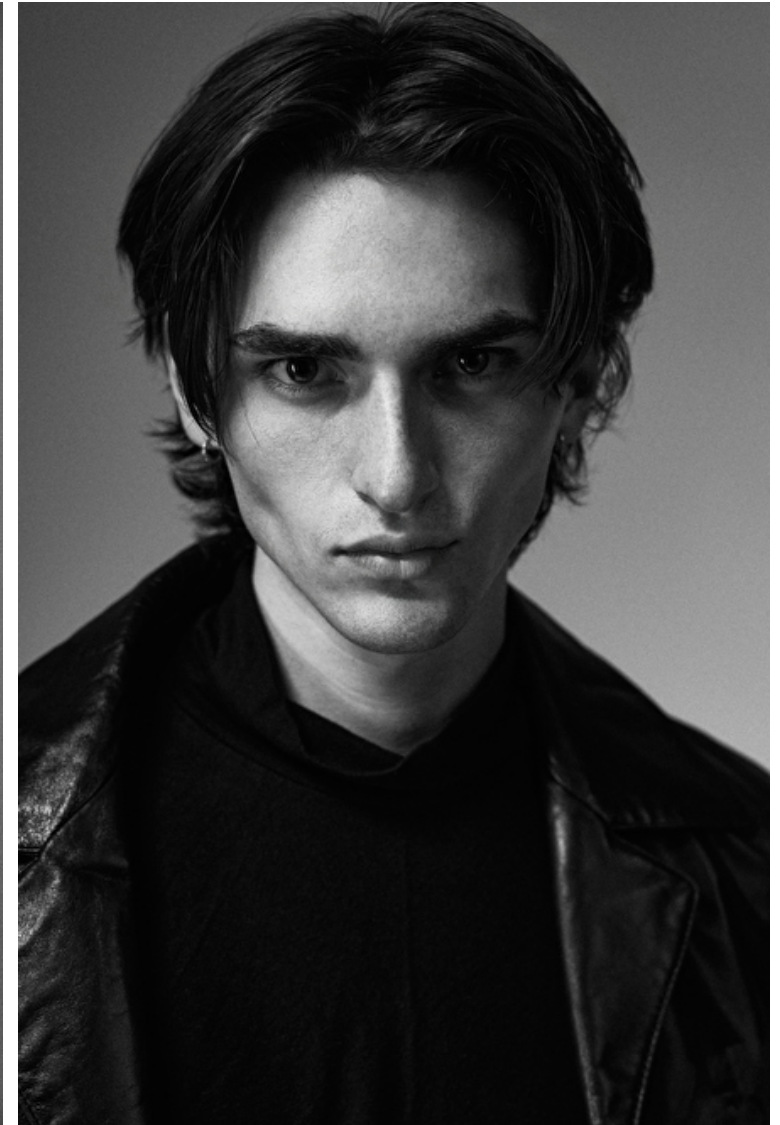

Select

MODEL MANAGEMENT

400 Michigan Ave SUITE 700, Chicago, 60611, IL, United States

Phone: +1 312 943 3226 Email: info.chicago@selectmodel.com Website: <https://selectmodel.com/>

Elijah

Height 188cm / 6' 2.0"

Waist 76cm / 30"

Shoes EU/US/UK 44 / 11 / 9.5

Eyes Brown

Hair Brown

Chest 92cm / 36"

Inseam 86cm / 34"

Neck 38cm / 15"

Sleeve 86cm / 34"

Suit size 46cm / 36"

Suit cut Regular