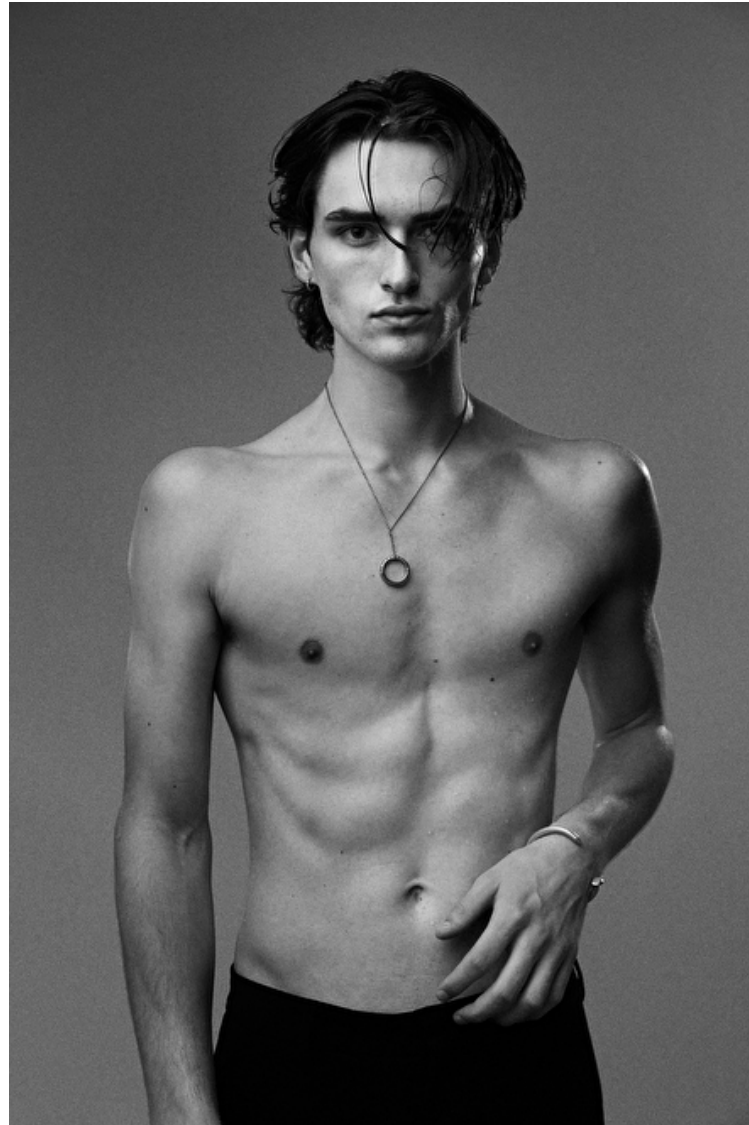

Select

MODEL MANAGEMENT

400 Michigan Ave SUITE 700, Chicago, 60611, IL, United States

Phone: +1 312 943 3226 Email: info.chicago@selectmodel.com Website: <https://selectmodel.com/>

Elijah

Height 188cm / 6' 2.0"

Waist 76cm / 30"

Shoes EU/US/UK 44 / 11 / 9.5

Eyes Brown

Hair Brown

Chest 92cm / 36"

Inseam 86cm / 34"

Neck 38cm / 15"

Sleeve 86cm / 34"

Suit size 46cm / 36"

Suit cut Regular