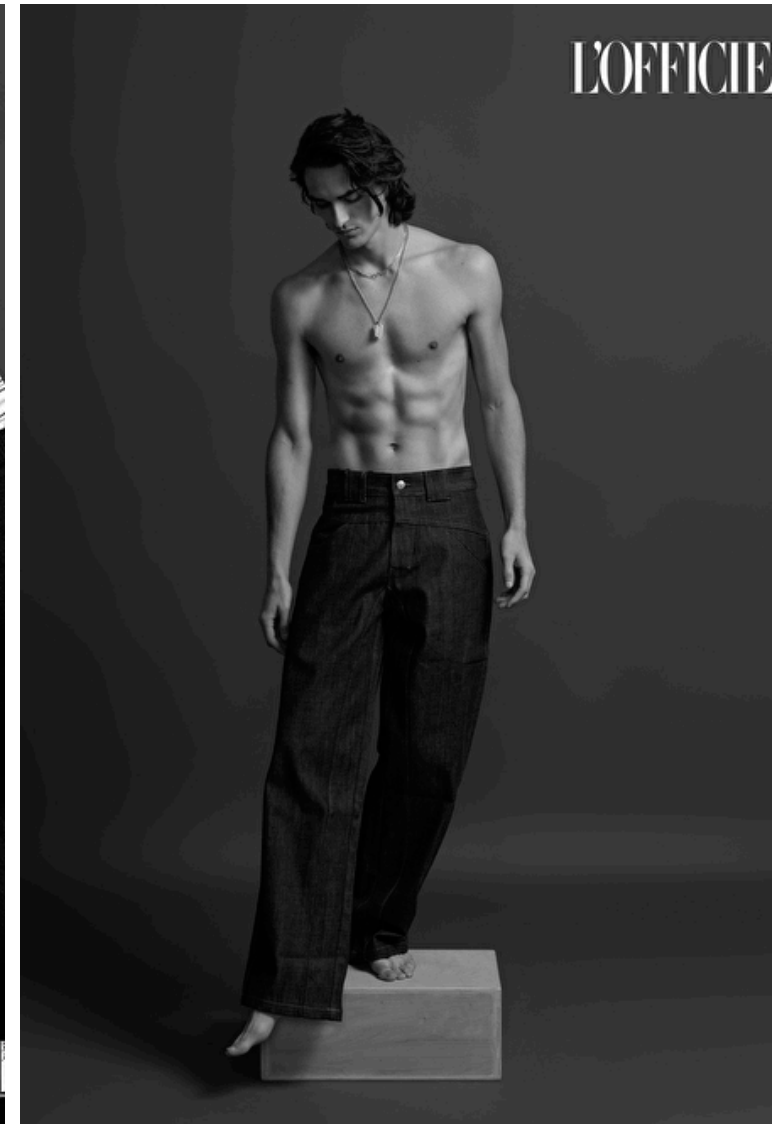

Select

MODEL MANAGEMENT

400 Michigan Ave SUITE 700, Chicago, 60611, UNITED STATES, United States
Phone: +1 312 943 3226 Email: info.chicago@selectmodel.com Website: <https://selectmodel.com/>

Elijah

Height 188cm / 6' 2.0"

Waist 76cm / 30"

Shoes EU/US/UK 44 / 11 / 9.5

Eyes Brown

Hair Brown

Chest 92cm / 36"

Inseam 86cm / 34"

Neck 38cm / 15"

Sleeve 86cm / 34"

Suit size 46cm / 36"

Suit cut Regular