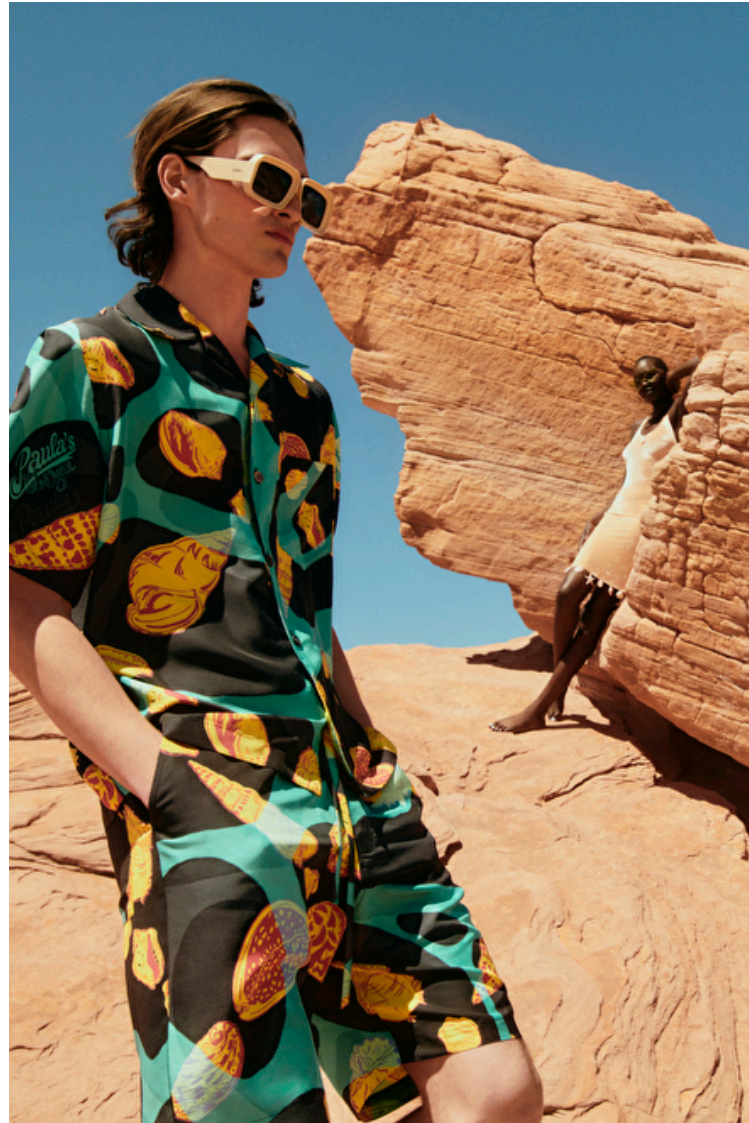

Select

MODEL MANAGEMENT

400 Michigan Ave SUITE 700, Chicago, 60611, IL, United States

Phone: +1 312 943 3226 Email: info.chicago@selectmodel.com Website: <https://selectmodel.com/>

Elijah

Height 188cm / 6' 2.0"

Waist 76cm / 30"

Shoes EU/US/UK 44 / 11 / 9.5

Eyes Brown

Hair Brown

Chest 92cm / 36"

Inseam 86cm / 34"

Neck 38cm / 15"

Sleeve 86cm / 34"

Suit size 46cm / 36"

Suit cut Regular