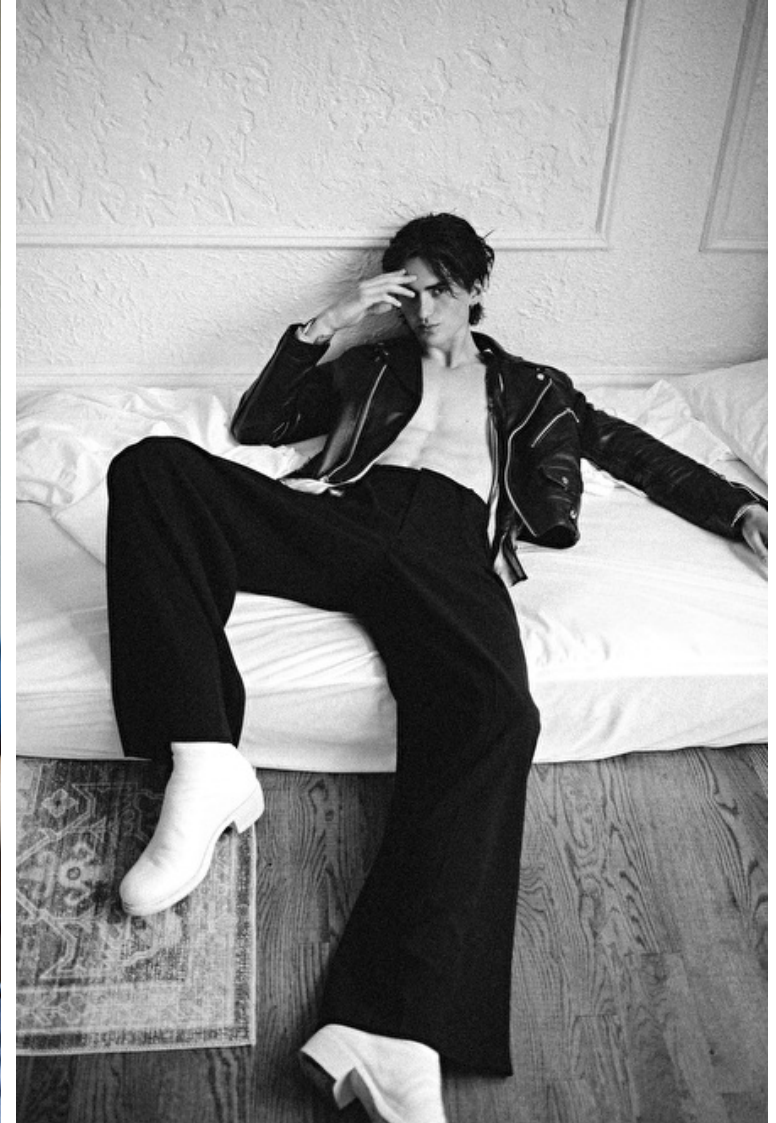

Select

MODEL MANAGEMENT

400 Michigan Ave SUITE 700, Chicago, 60611, UNITED STATES, United States
Phone: +1 312 943 3226 Email: info.chicago@selectmodel.com Website: <https://selectmodel.com/>

Elijah

Height 188cm / 6' 2.0"

Waist 76cm / 30"

Shoes EU/US/UK 44 / 11 / 9.5

Eyes Brown

Hair Brown

Chest 92cm / 36"

Inseam 86cm / 34"

Neck 38cm / 15"

Sleeve 86cm / 34"

Suit size 46cm / 36"

Suit cut Regular