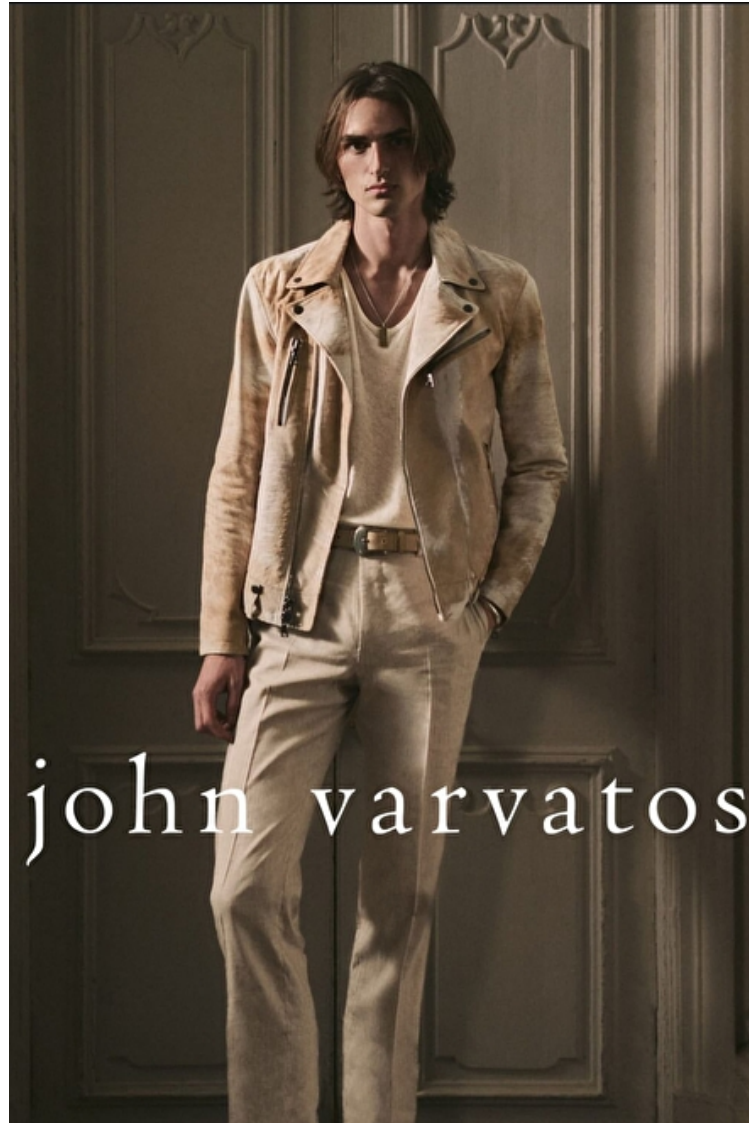

Select

MODEL MANAGEMENT

400 Michigan Ave Ste 700, Chicago, 60611, Illinois, United States
Phone: +1 312 943 3226 Email: info.chicago@selectmodel.com Website: <https://selectmodel.com/>

Elijah

Height 190cm / 6' 3.0"

Waist 74cm / 29"

Shoes EU/US/UK 44 / 11 / 9.5

Eyes Brown

Hair Brown

Chest 92cm / 36"

Inseam 86cm / 34"

Neck 38cm / 15"

Sleeve 86cm / 34"

Suit size 48cm / 38"

Suit cut Long