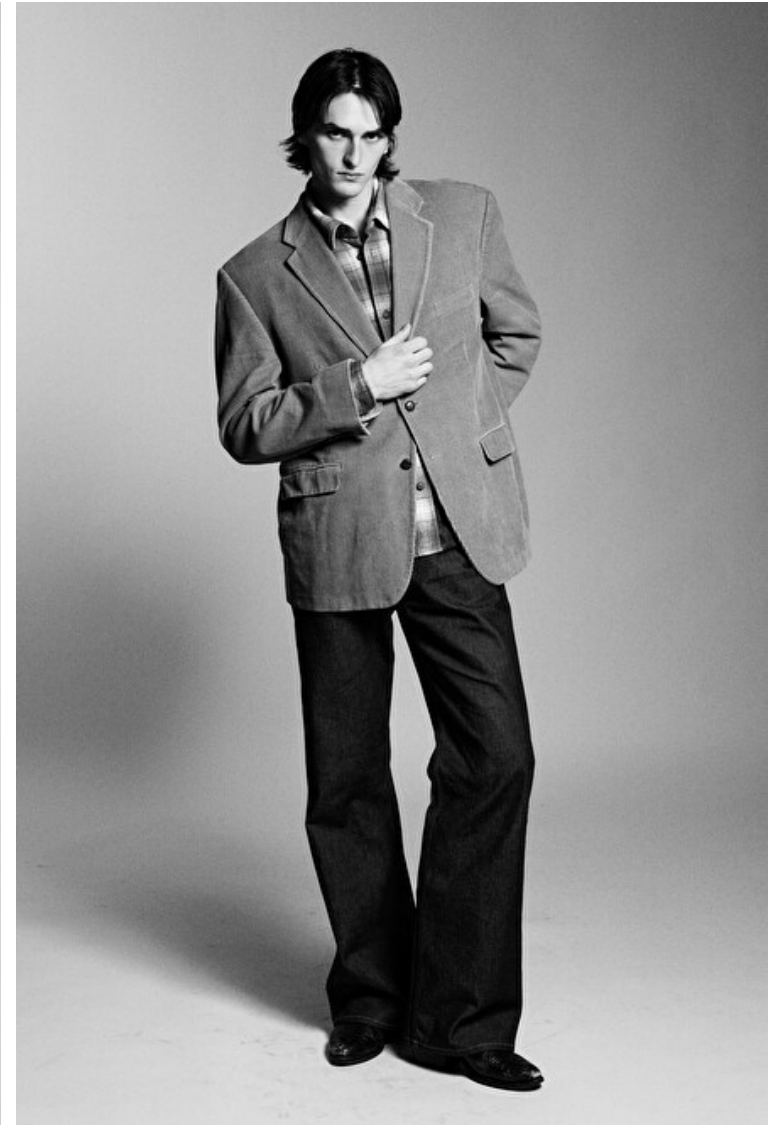

Select

MODEL MANAGEMENT

400 Michigan Ave Ste 700, Chicago, 60611, Illinois, United States

Phone: +1 312 943 3226 Email: info.chicago@selectmodel.com Website: <https://selectmodel.com/>

Elijah

Height 190cm / 6' 3.0"

Waist 74cm / 29"

Shoes EU/US/UK 44 / 11 / 9.5

Eyes Brown

Hair Brown

Chest 92cm / 36"

Inseam 86cm / 34"

Neck 38cm / 15"

Sleeve 86cm / 34"

Suit size 48cm / 38"

Suit cut Long