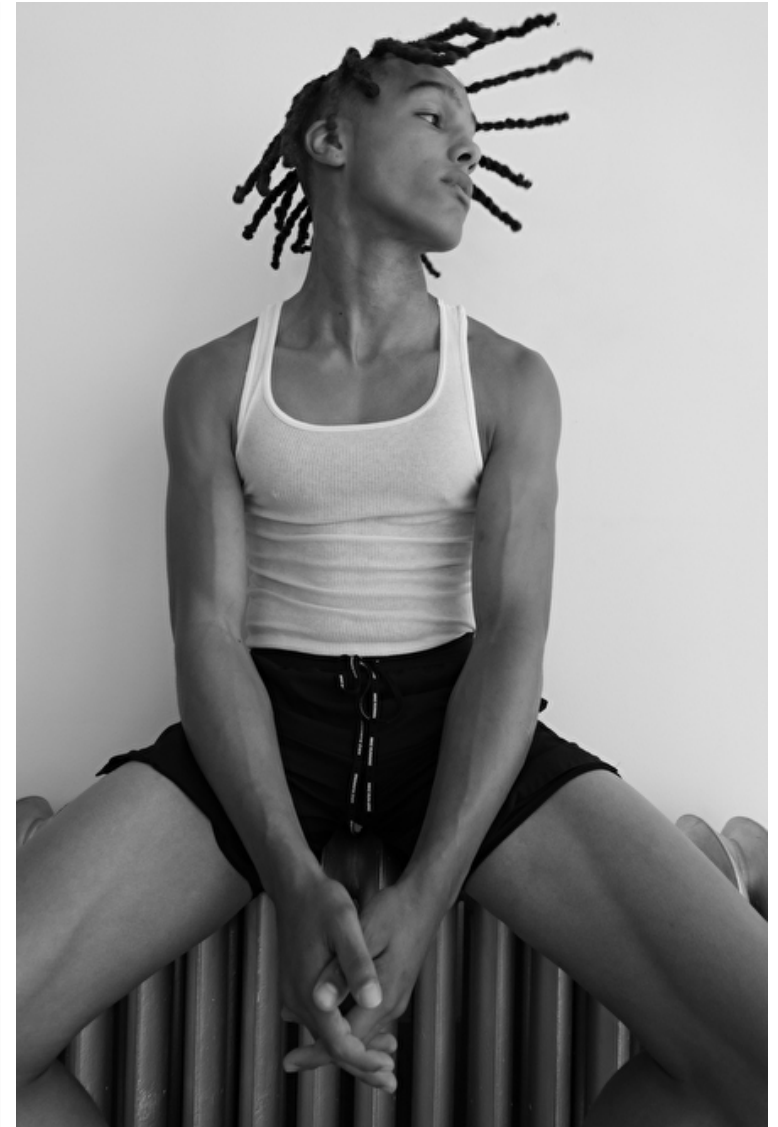

Select

MODEL MANAGEMENT

400 Michigan Ave SUITE 700, Chicago, 60611, IL, United States
Phone: +1 312 943 3226 Email: info.chicago@selectmodel.com Website: <https://selectmodel.com/>

Elijah Thomas

Height 183cm / 6' 0.0"

Waist 76cm / 30"

Shoes EU/US/UK 46 / 12.5 / 11

Eyes Brown

Hair Brown

Inseam 81cm / 32"

Neck 38cm / 15"

Suit size 48cm / 38"

Suit cut Regular