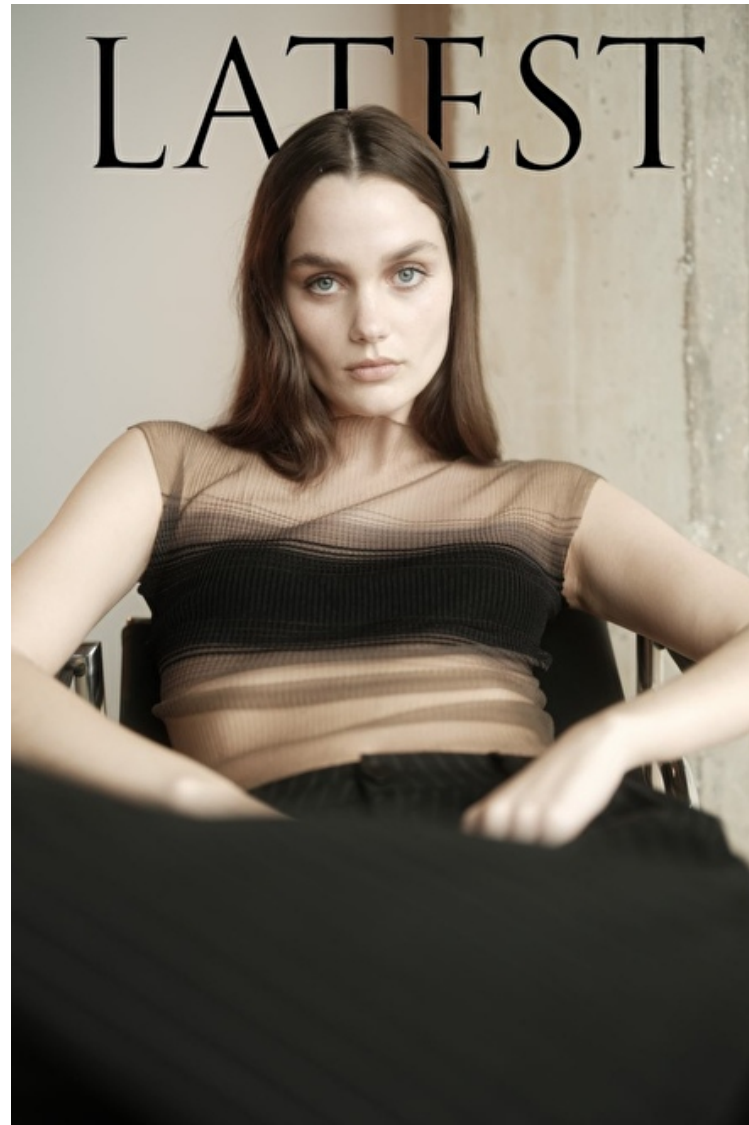

Size EU/US 32 / 2

Waist 61cm / 24"

Hips 89cm / 35"

Shoes EU/US/UK 40.5 / 9.5 / 7

Eyes Blue

Hair Brown

Bust 81cm / 32"

Select