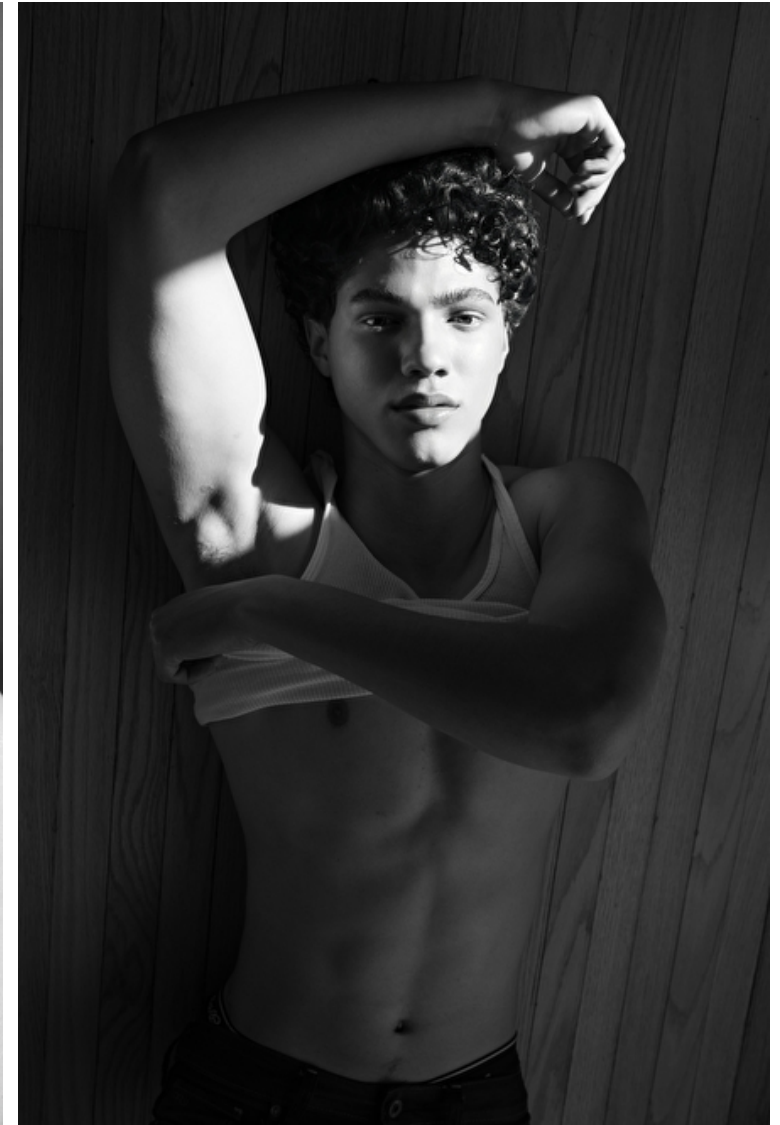

Select

MODEL MANAGEMENT

400 Michigan Ave Ste 700, Chicago, 60611, Illinois, United States

Phone: +1 312 943 3226 Email: info.chicago@selectmodel.com Website: <https://selectmodel.com/>

Emanuel Salmeron

Height 182cm / 5' 11.5"

Waist 84cm / 33"

Shoes EU/US/UK 41 / 8.5 / 7.5

Eyes Brown

Hair Brown

Inseam 89cm / 35"

Neck 35cm / 14"

Sleeve 91cm / 36"

Suit size 50cm / 40"

Suit cut Long