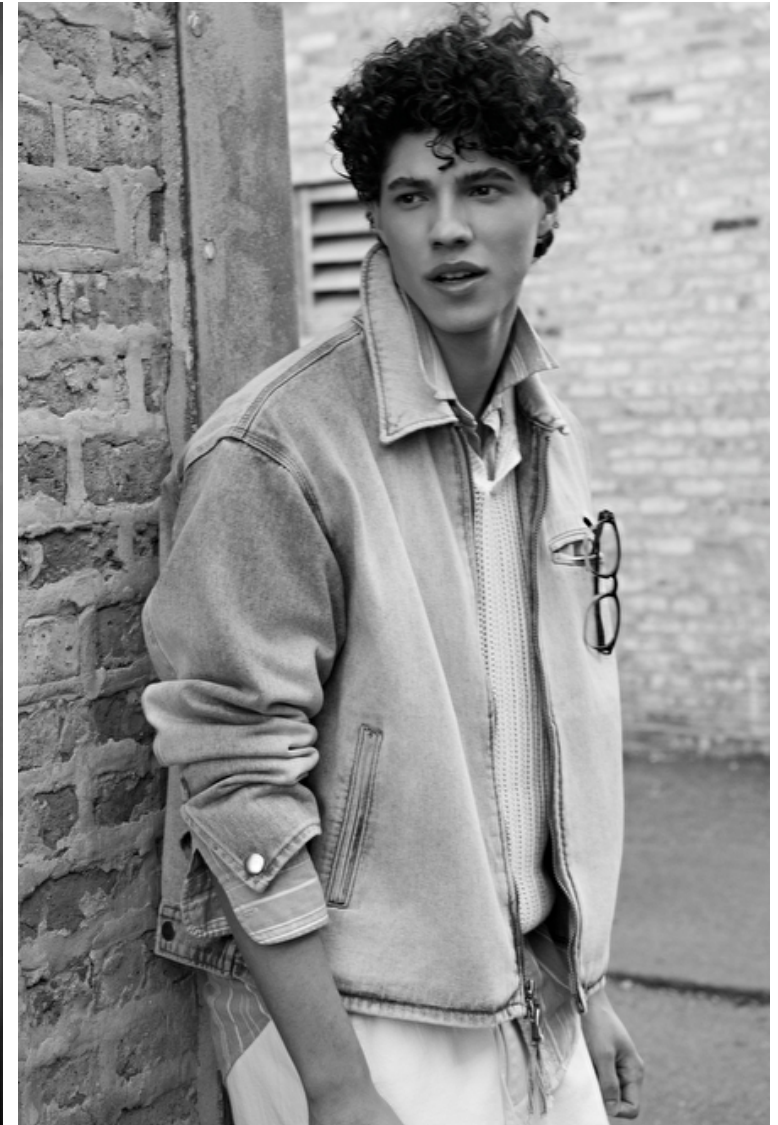

Shoes EU/US/UK 41 / 8.5 / 7.5

Eyes Brown

Hair Brown

Inseam 89cm / 35"

Neck 35cm / 14"

Sleeve 91cm / 36"

Suit size 50cm / 40"

Suit cut Long