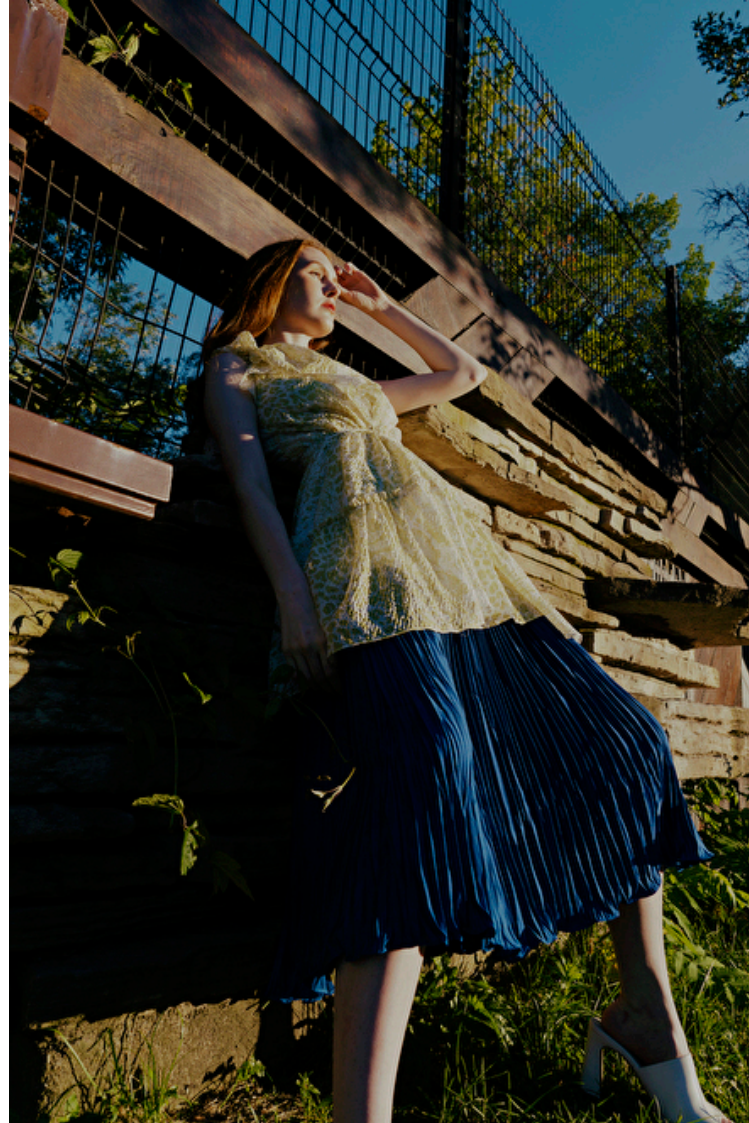

Select

MODEL MANAGEMENT

400 Michigan Ave SUITE 700, Chicago, 60611, IL, United States

Phone: +1 312 943 3226 Email: info.chicago@selectmodel.com Website: <https://selectmodel.com/>

Emily Barnes

Height 175cm / 5' 9.0"

Size EU/US 32 / 2

Bust 81cm / 32"

Waist 59cm / 23"

Hips 86cm / 34"

Shoes EU/US/UK 40 / 9 / 7

Eyes Blue green

Hair Red

Cup A

Location IL