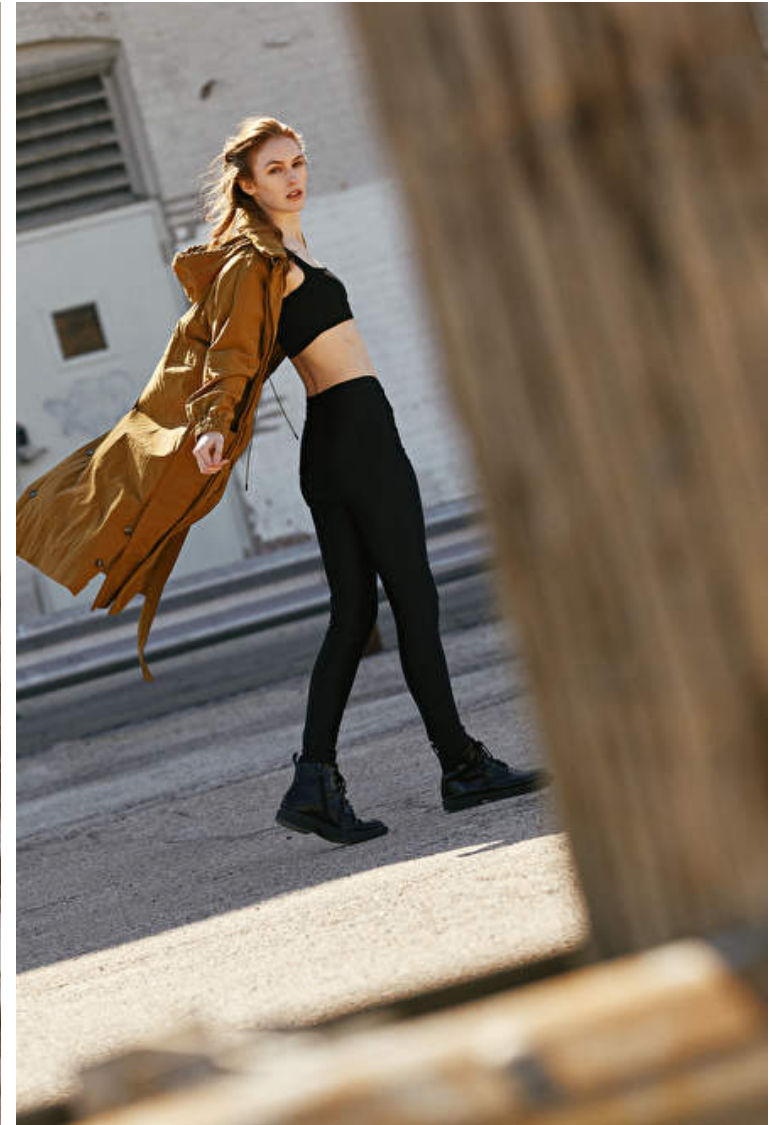

Select

MODEL MANAGEMENT

400 Michigan Ave SUITE 700, Chicago, 60611, IL, United States
Phone: +1 312 943 3226 **Email:** info.chicago@selectmodel.com **Website:** <https://selectmodel.com/>

Emily Barnes

Height 175cm / 5' 9.0"

Size EU/US 32 / 2

Bust 81cm / 32"

Waist 59cm / 23"

Hips 86cm / 34"

Shoes EU/US/UK 40 / 9 / 7

Eyes Blue green

Hair Red

Cup A

Location IL