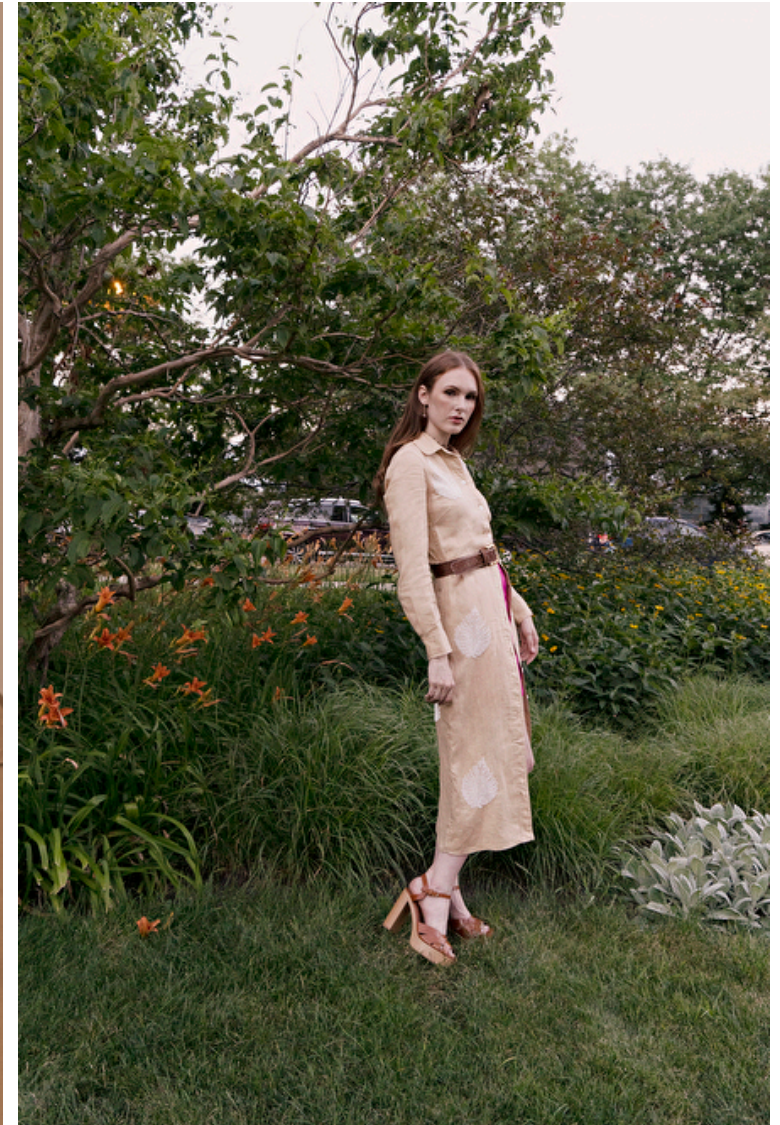

Select

MODEL MANAGEMENT

400 Michigan Ave SUITE 700, Chicago, 60611, IL, United States

Phone: +1 312 943 3226 Email: info.chicago@selectmodel.com Website: <https://selectmodel.com/>

Emily Barnes

Height 175cm / 5' 9.0"

Size EU/US 32 / 2

Bust 81cm / 32"

Waist 59cm / 23"

Hips 86cm / 34"

Shoes EU/US/UK 40 / 9 / 7

Eyes Blue green

Hair Red

Cup A

Location IL