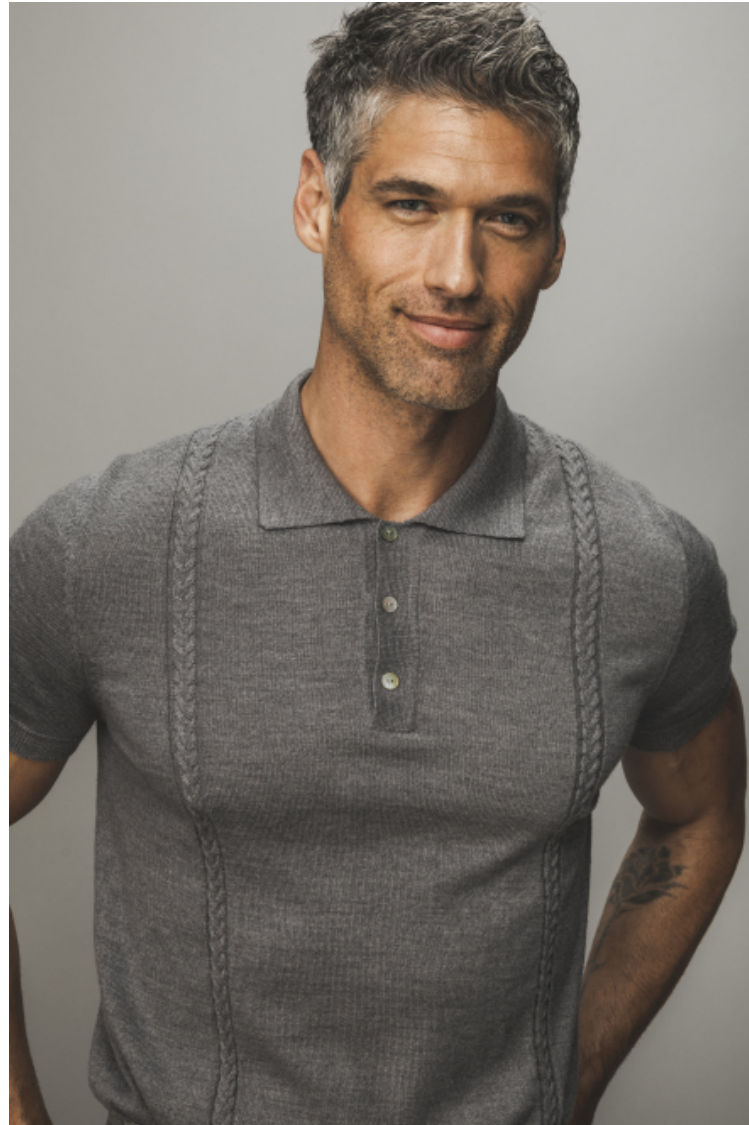

Select

MODEL MANAGEMENT

400 Michigan Ave SUITE 700, Chicago, 60611, UNITED STATES, United States
Phone: +1 312 943 3226 **Email:** info.chicago@selectmodel.com **Website:** <https://selectmodel.com/>

Erik Neff

Height 191cm / 6' 3.0"

Waist 81cm / 32"

Shoes EU/US/UK 45 / 12 / 10.5

Eyes Green

Hair Grey/Black

Inseam 81cm / 32"

Neck 41cm / 16"

Sleeve 91cm / 36"

Suit size 52cm / 42"

Suit cut Long