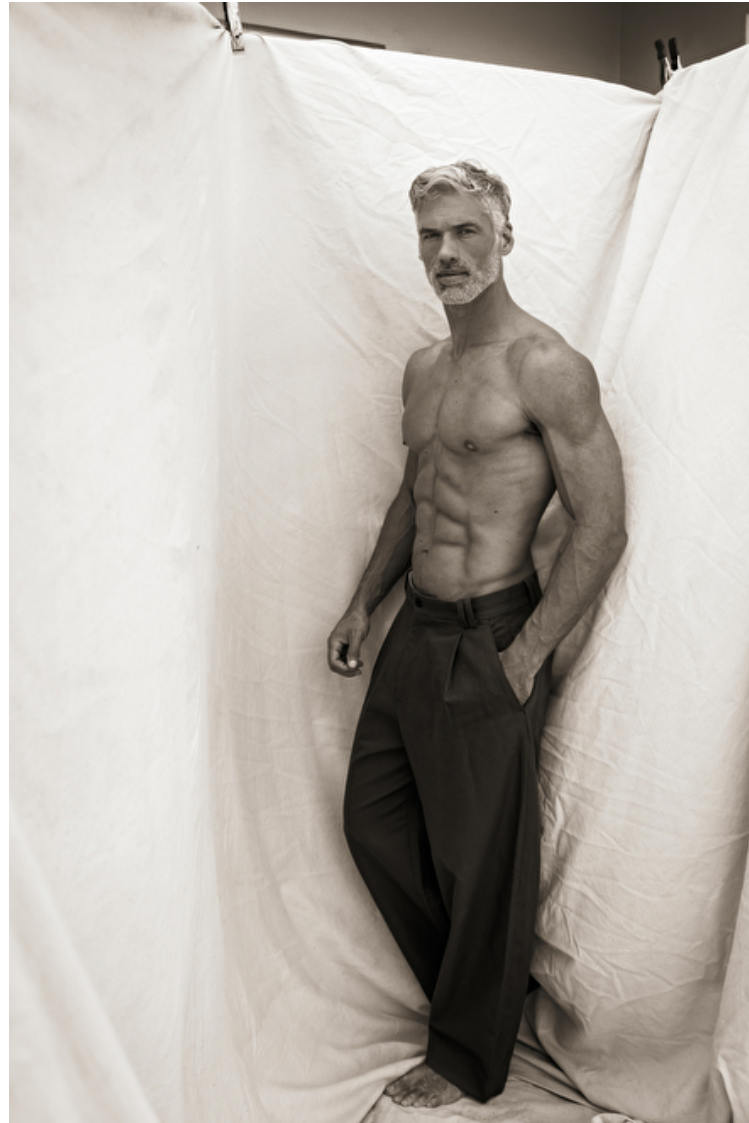

Select

MODEL MANAGEMENT

400 Michigan Ave SUITE 700, Chicago, 60611, UNITED STATES, United States
Phone: +1 312 943 3226 **Email:** info.chicago@selectmodel.com **Website:** <https://selectmodel.com/>

Erik Neff

Height 191cm / 6' 3.0"

Waist 81cm / 32"

Shoes EU/US/UK 45 / 12 / 10.5

Eyes Green

Hair Grey/Black

Inseam 81cm / 32"

Neck 41cm / 16"

Sleeve 91cm / 36"

Suit size 52cm / 42"

Suit cut Long