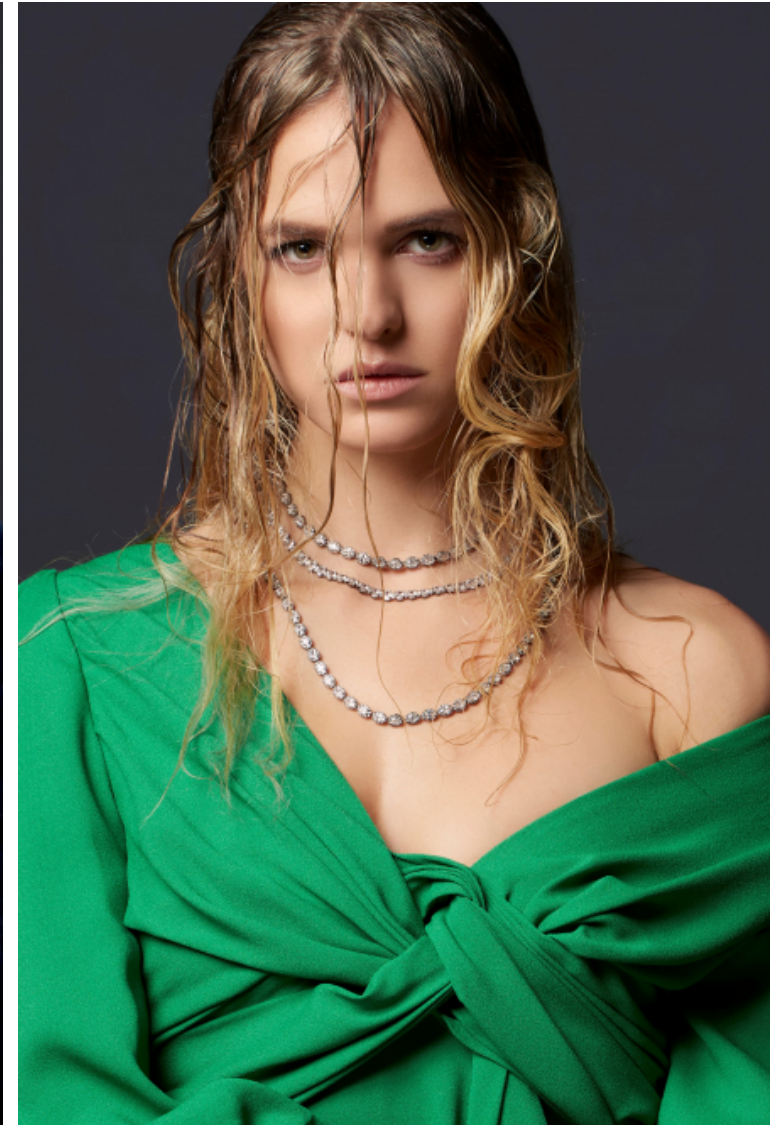

Select

MODEL MANAGEMENT

400 Michigan Ave SUITE 700, Chicago, 60611, UNITED STATES, United States
Phone: +1 312 943 3226 Email: info.chicago@selectmodel.com Website: <https://selectmodel.com/>

Erin Heatherton

Height 180cm / 5' 11.0"

Size EU/US 34 / 4

Bust 81cm / 32"

Waist 64cm / 25"

Hips 93cm / 36.5"

Shoes EU/US/UK 40 / 9 / 7

Eyes Green

Hair Blond

Cup D