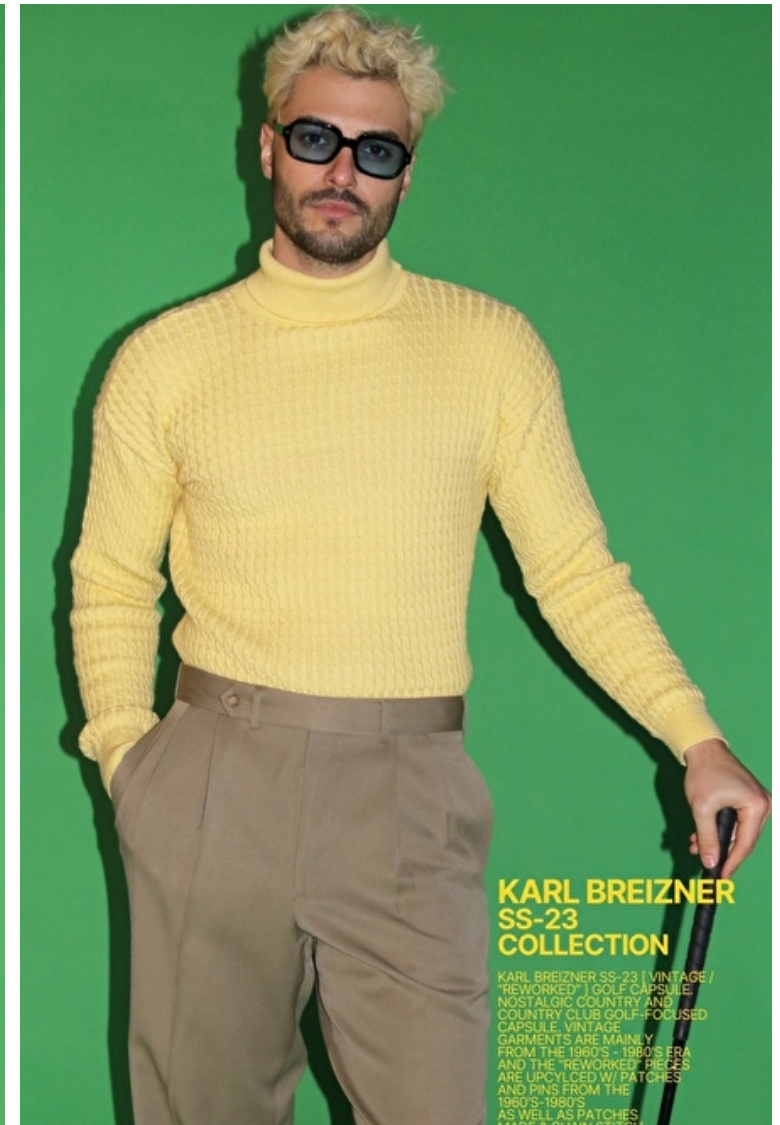

Ethan Thompson

Height 188cm / 6' 2.0"

Waist 81cm / 32"

Shoes EU/US/UK 44 / 11 / 9.5

Eyes Brown

Hair Black

Inseam 81cm / 32"

Neck 40cm / 15.5"

Sleeve 86cm / 34"

Suit size 50cm / 40"

Suit cut Regular