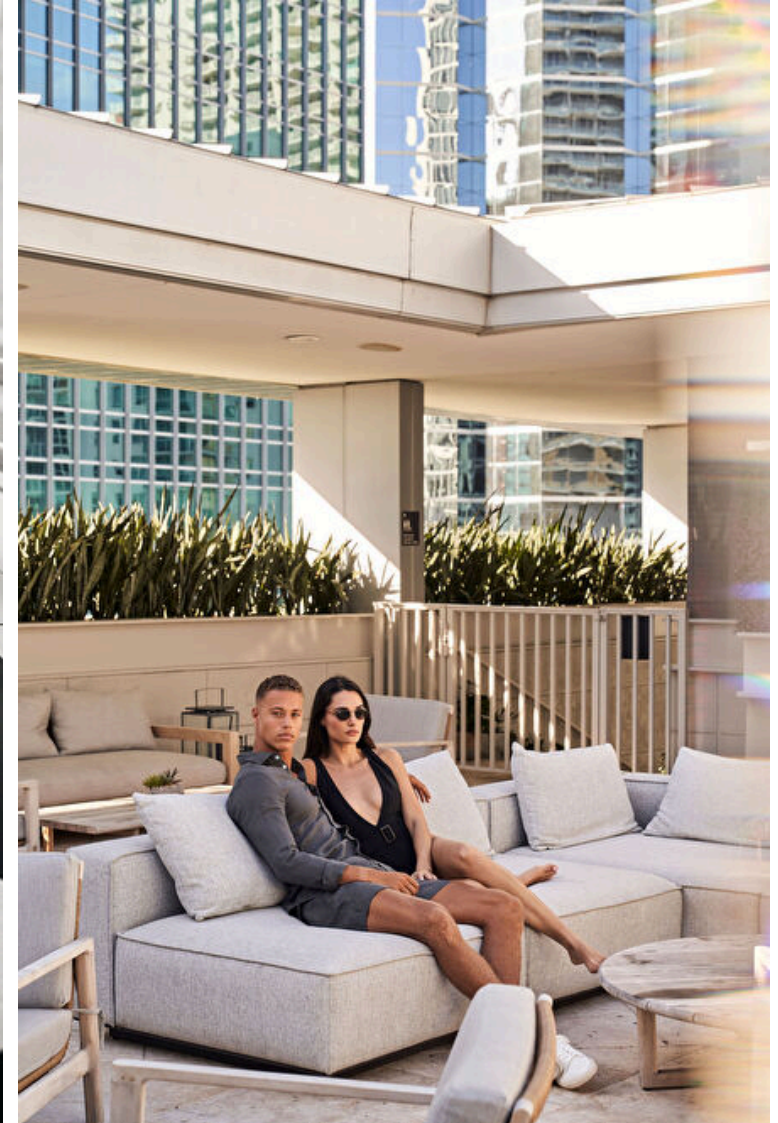

Chest 99cm / 39"

Waist 79cm / 31"

Hips 96cm / 38"

Shoes EU/US/UK 44 / 11 / 9.5

Eyes Green

Hair Brown

Inseam 81cm / 32"

Suit size 50cm / 40"