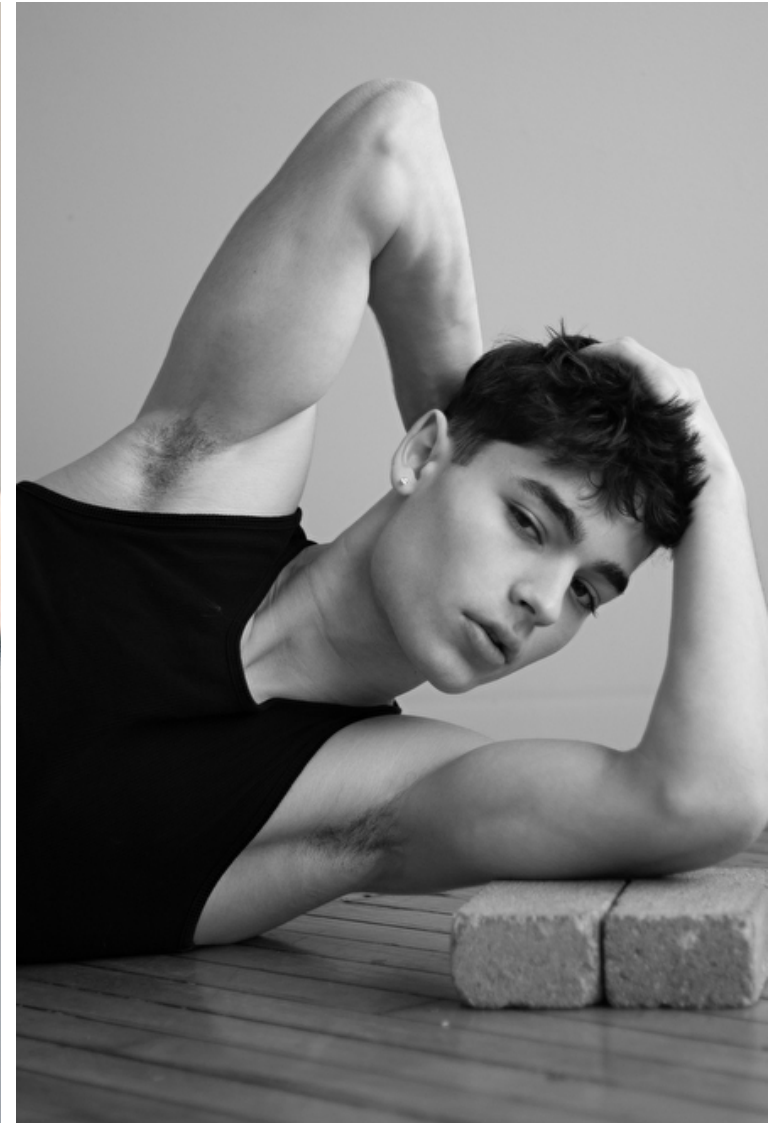

Select

MODEL MANAGEMENT

400 Michigan Ave SUITE 700, Chicago, 60611, IL, United States

Phone: +1 312 943 3226 Email: info.chicago@selectmodel.com Website: <https://selectmodel.com/>

Ricky Gjoka

Height 184cm / 6' 0.5"

Chest 97cm / 38"

Waist 74cm / 29"

Shoes EU/US/UK 43.5 / 10.5 / 9

Eyes Hazel

Hair Brown

Inseam 79cm / 31"

Neck 41cm / 16"

Sleeve 96cm / 38"

Suit size 48cm / 38"

Suit cut Regular