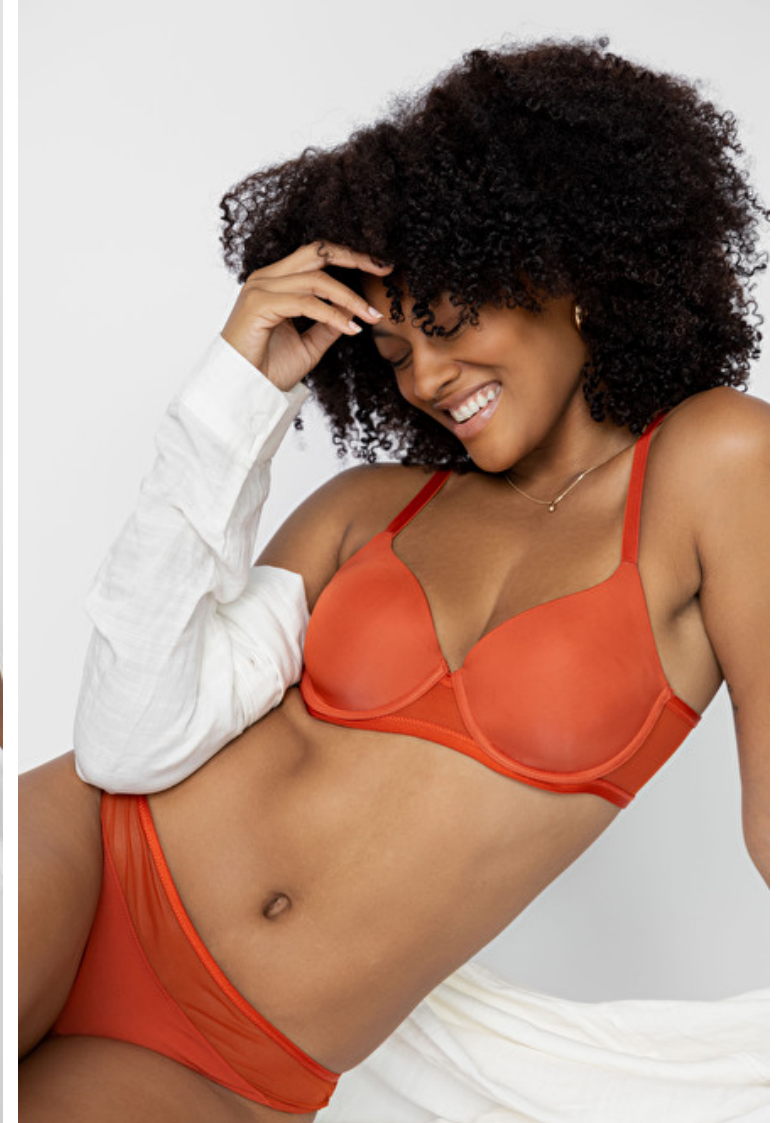

Felicia Smith

Height 179cm / 5' 10.5"

Size EU/US 34 / 4

Bust 86cm / 34"

Waist 63cm / 25"

Hips 89cm / 35"

Shoes EU/US/UK 40.5 / 9.5 / 7

Eyes Brown

Hair Brown

Cup B