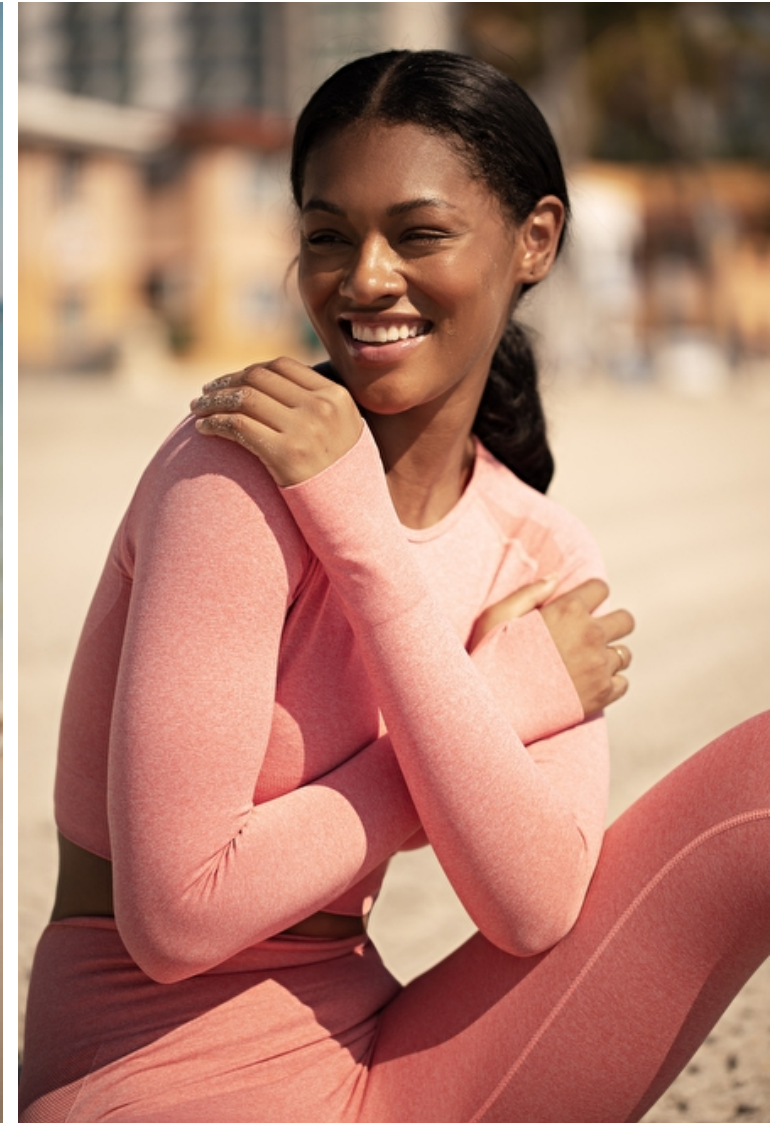

Select

MODEL MANAGEMENT

400 Michigan Ave Ste 700, Chicago, 60611, Illinois, United States
Phone: +1 312 943 3226 **Email:** info.chicago@selectmodel.com **Website:** <https://selectmodel.com/>

Felicia Smith

Height 179cm / 5' 10.5"

Size EU/US 34 / 4

Bust 86cm / 34"

Waist 63cm / 25"

Hips 89cm / 35"

Shoes EU/US/UK 40.5 / 9.5 / 7

Eyes Brown

Hair Brown

Cup B