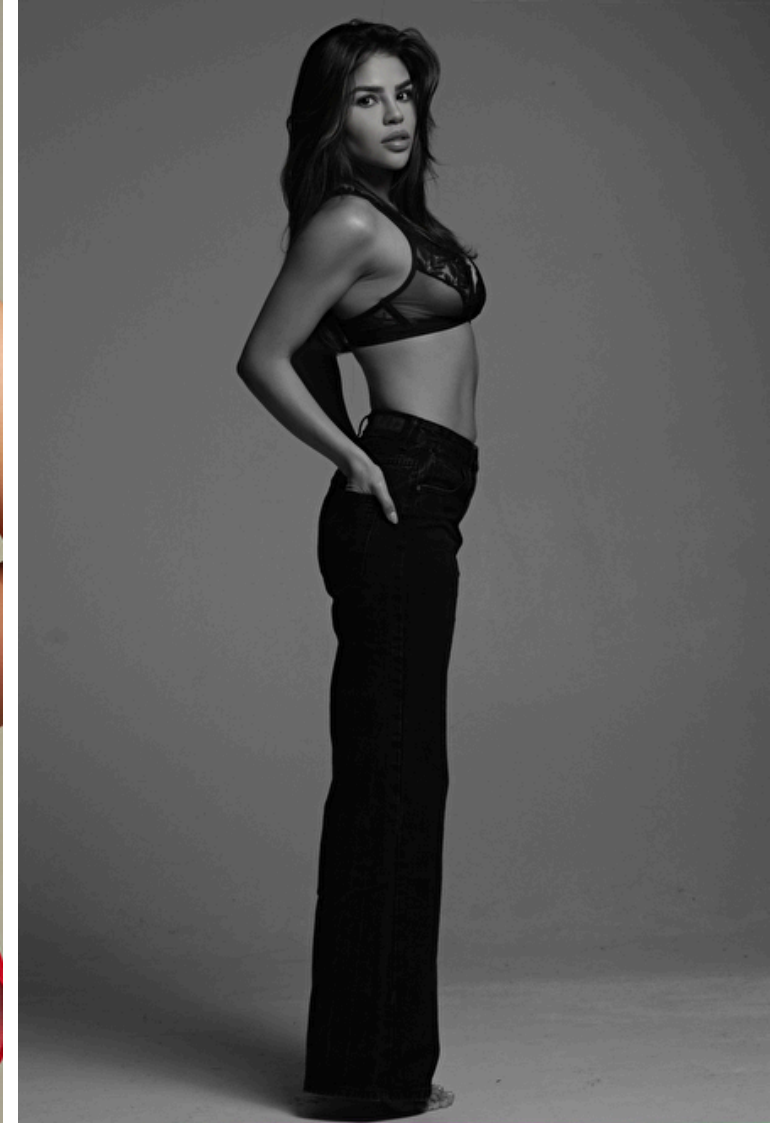

Select

MODEL MANAGEMENT

400 Michigan Ave SUITE 700, Chicago, 60611, UNITED STATES, United States
Phone: +1 312 943 3226 Email: info.chicago@selectmodel.com Website: <https://selectmodel.com/>

Fernanda Flores

Height 173cm / 5' 8.0"

Size EU/US 34 / 4

Bust 86cm / 34"

Waist 61cm / 24"

Hips 92cm / 36"

Shoes EU/US/UK 39 / 8 / 6

Eyes Brown

Hair Brown

Cup C