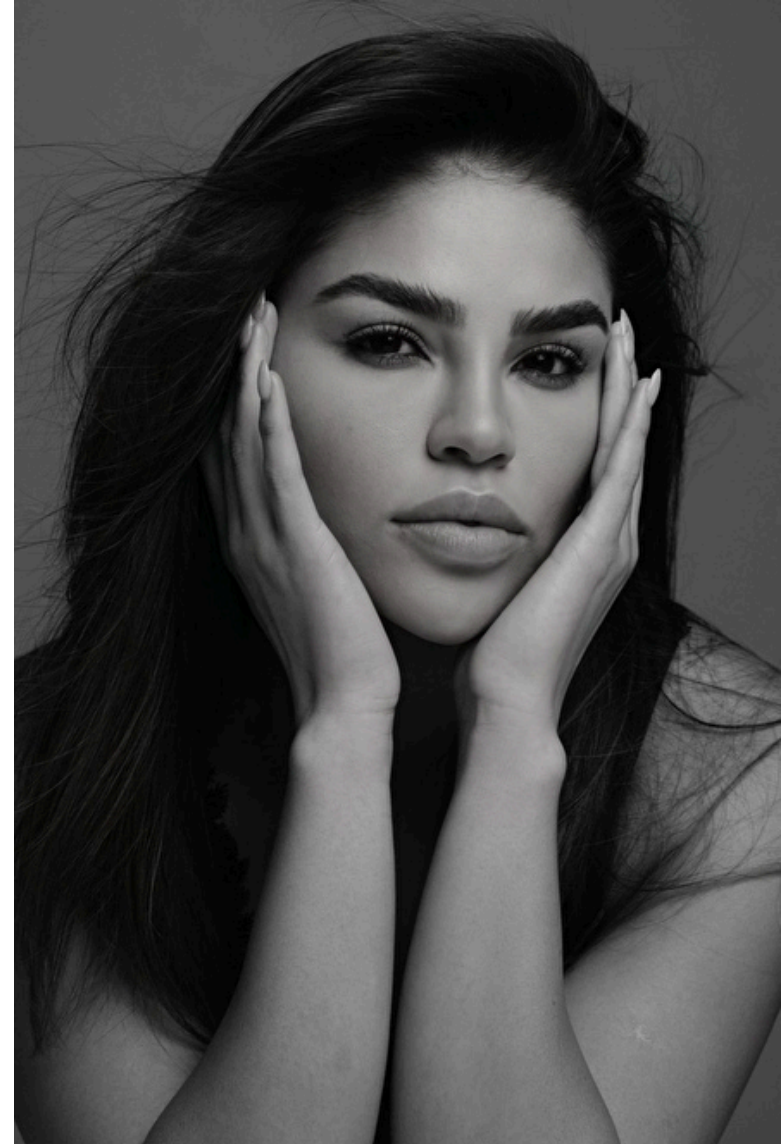

## Fernanda Flores

Height 173cm / 5' 8.0"

Size EU/US 34 / 4

Bust 86cm / 34"

Waist 61cm / 24"

Hips 92cm / 36"

Shoes EU/US/UK 39 / 8 / 6

Eyes Brown

Hair Brown

Cup C