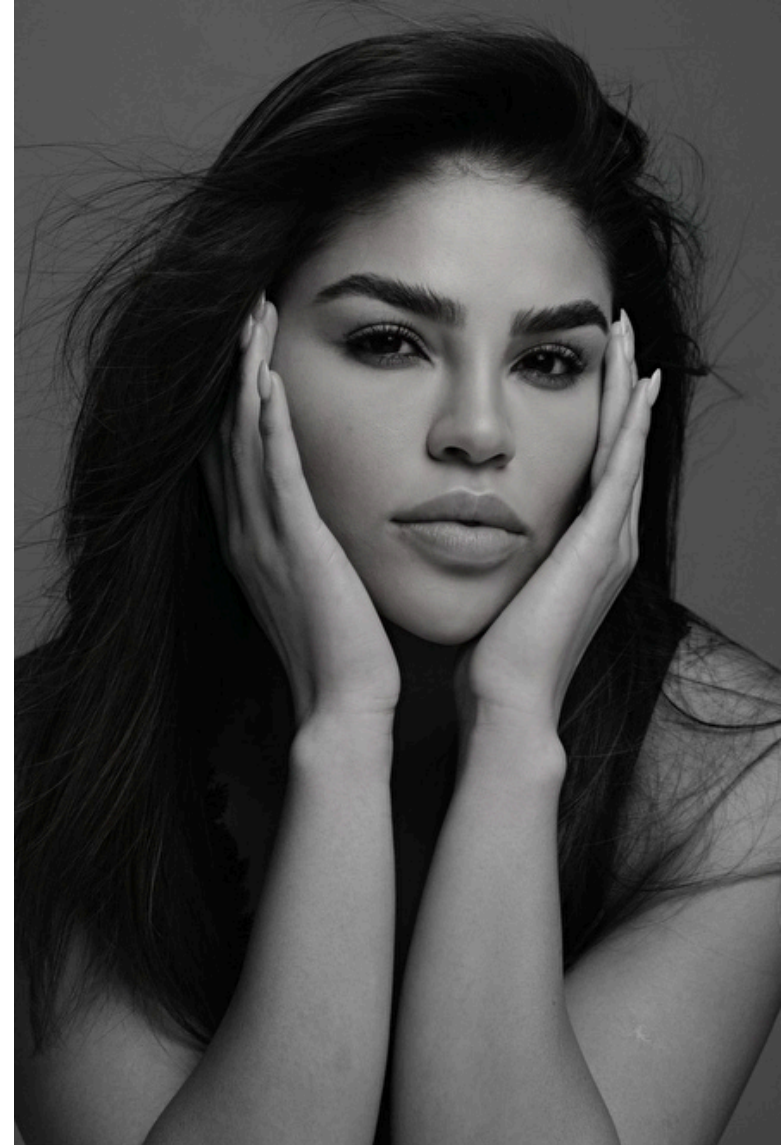

Select

MODEL MANAGEMENT

400 Michigan Ave SUITE 700, Chicago, 60611, IL, United States
Phone: +1 312 943 3226 **Email:** info.chicago@selectmodel.com **Website:** <https://selectmodel.com/>

Fernanda Flores

Height 173cm / 5' 8.0"

Size EU/US 34 / 4

Bust 86cm / 34"

Waist 61cm / 24"

Hips 92cm / 36"

Shoes EU/US/UK 39 / 8 / 6

Eyes Brown

Hair Brown

Cup C