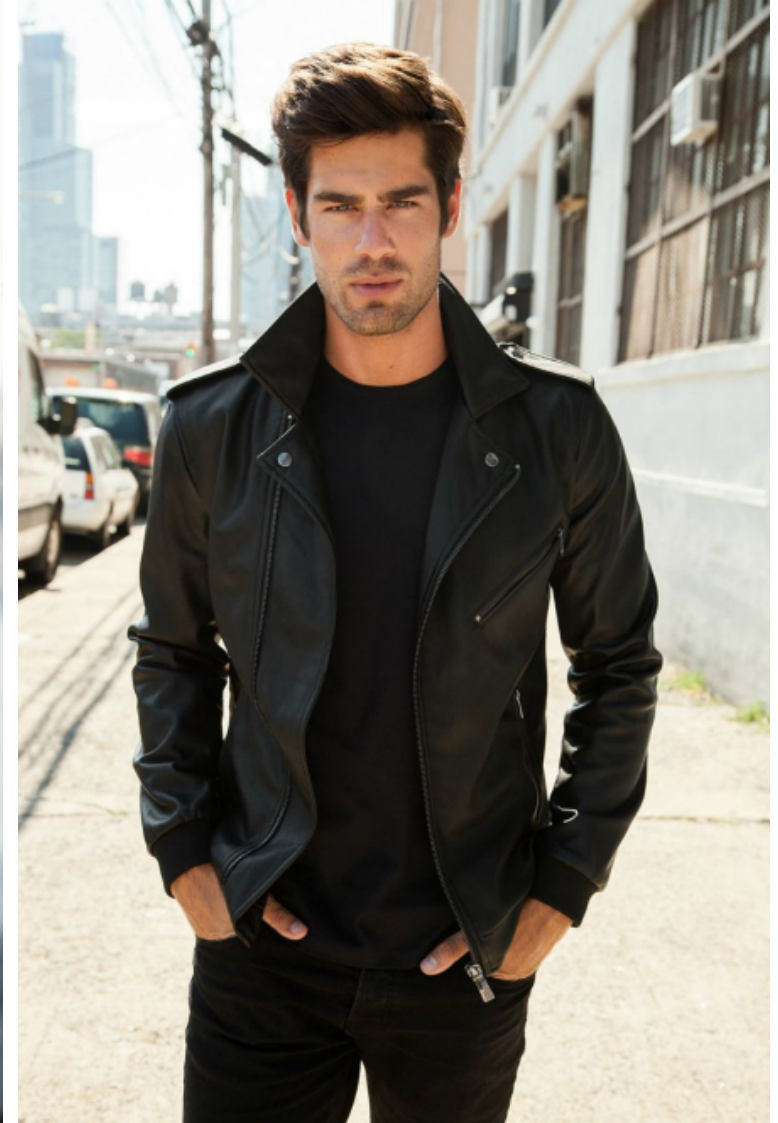

Select

MODEL MANAGEMENT

400 Michigan Ave SUITE 700, Chicago, 60611, UNITED STATES, United States
Phone: +1 312 943 3226 Email: info.chicago@selectmodel.com Website: <https://selectmodel.com/>

Florent Longetti

Height 188cm / 6' 2.0"

Waist 81cm / 32"

Shoes EU/US/UK 44 / 11 / 9.5

Hair Brown

Eyes Green

Inseam 86cm / 34"

Suit size 50cm / 40"

Suit cut Regular