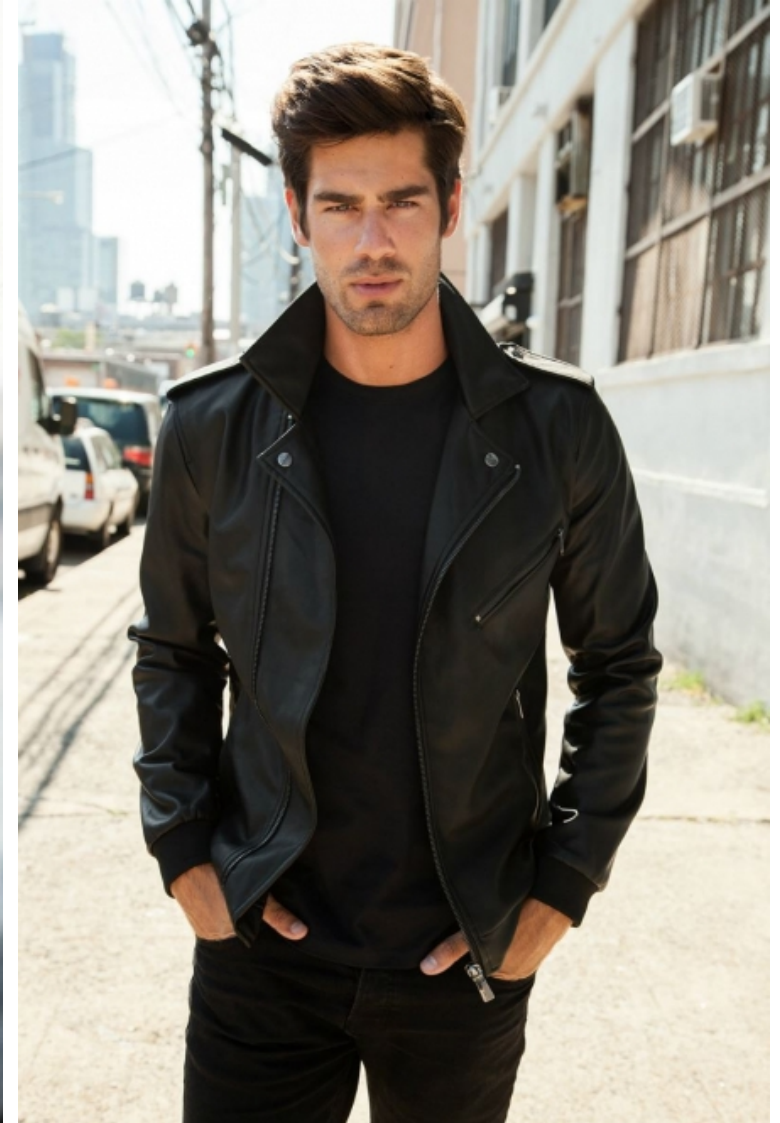

Height 188cm / 6' 2.0"

Waist 81cm / 32"

Shoes EU/US/UK 44 / 11 / 9.5

Hair Brown

Eyes Green

Inseam 86cm / 34"

Suit size 50cm / 40"

Suit cut Regular