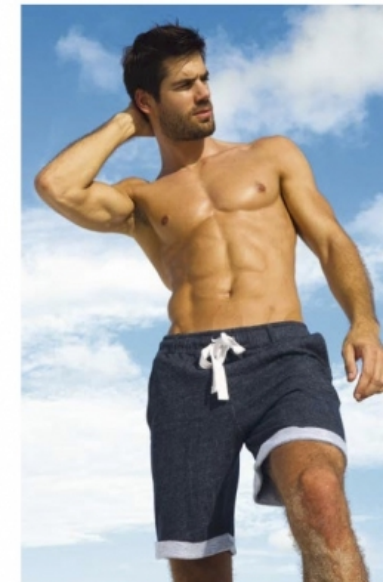

Waist 81cm / 32"

Shoes EU/US/UK 44 / 11 / 9.5

Hair Brown

Eyes Green

Inseam 86cm / 34"

Suit size 50cm / 40"

Suit cut Regular

THE PERFECT SIZE