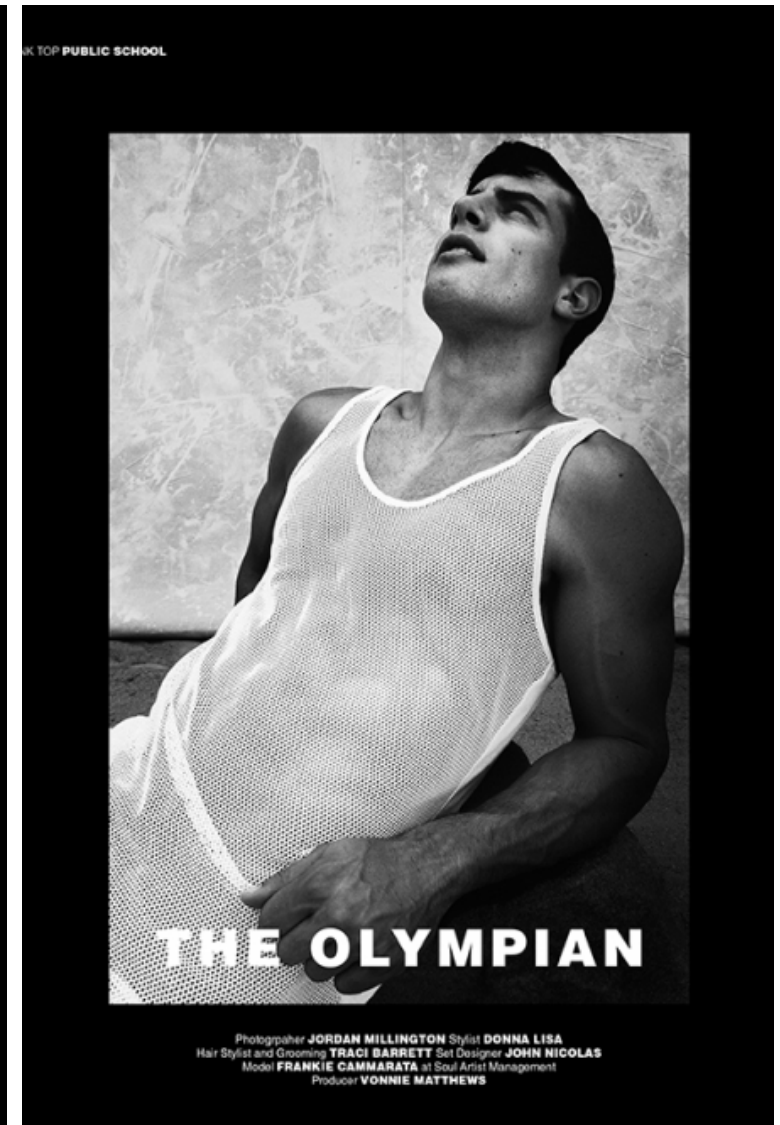

Select

MODEL MANAGEMENT

400 Michigan Ave SUITE 700, Chicago, 60611, UNITED STATES, United States
Phone: +1 312 943 3226 Email: info.chicago@selectmodel.com Website: https://selectmodel.com/

Franky Cammarata

Height 188cm / 6' 2.0"

Waist 81cm / 32"

Shoes EU/US/UK 44 / 11 / 9.5

Eyes Brown

Hair Brown

Chest 101cm / 40"

Inseam 81cm / 32"

Neck 40cm / 15.5"

Sleeve 86cm / 34"

Suit size 50cm / 40"

Suit cut Regular