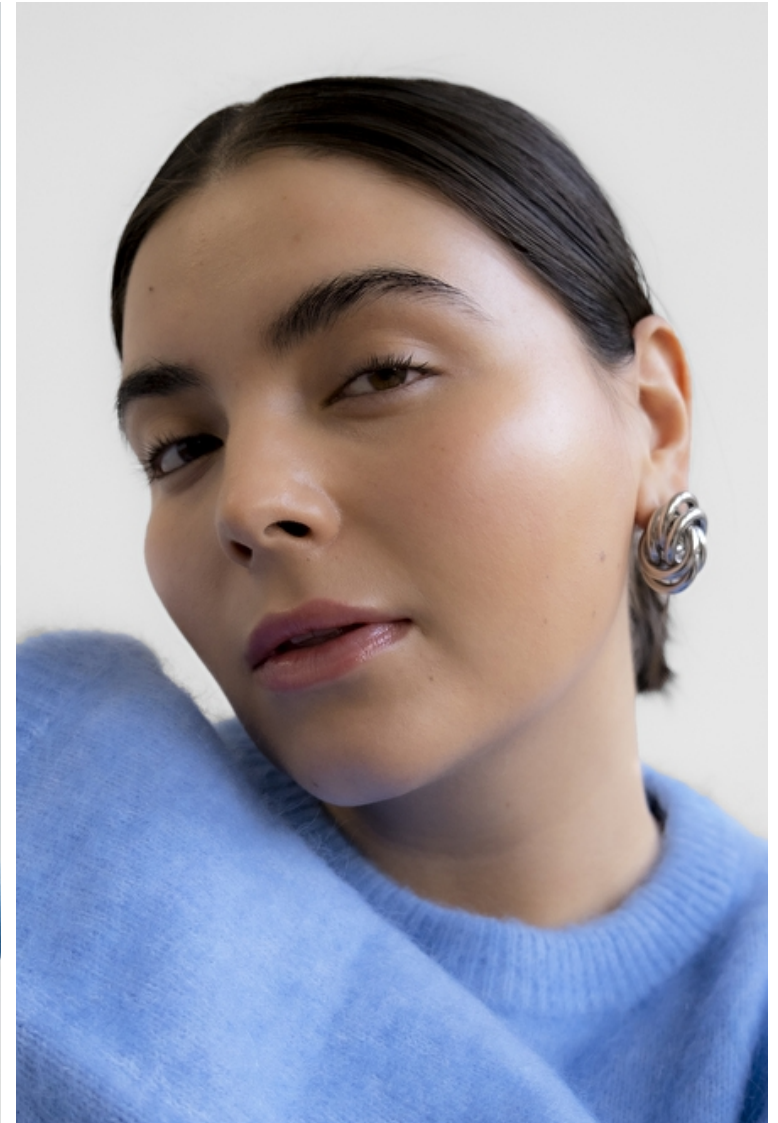

Select

MODEL MANAGEMENT

400 Michigan Ave Ste 700, Chicago, 60611, Illinois, United States

Phone: +1 312 943 3226 Email: info.chicago@selectmodel.com Website: <https://selectmodel.com/>

Gabriela Florentino

Height 175cm / 5' 9.0"

Size EU/US 42 / 12

Bust 96cm / 38"

Waist 81cm / 32"

Hips 112cm / 44"

Shoes EU/US/UK 41.5 / 10 / 8

Eyes Hazel

Hair Dark brown

Cup DD