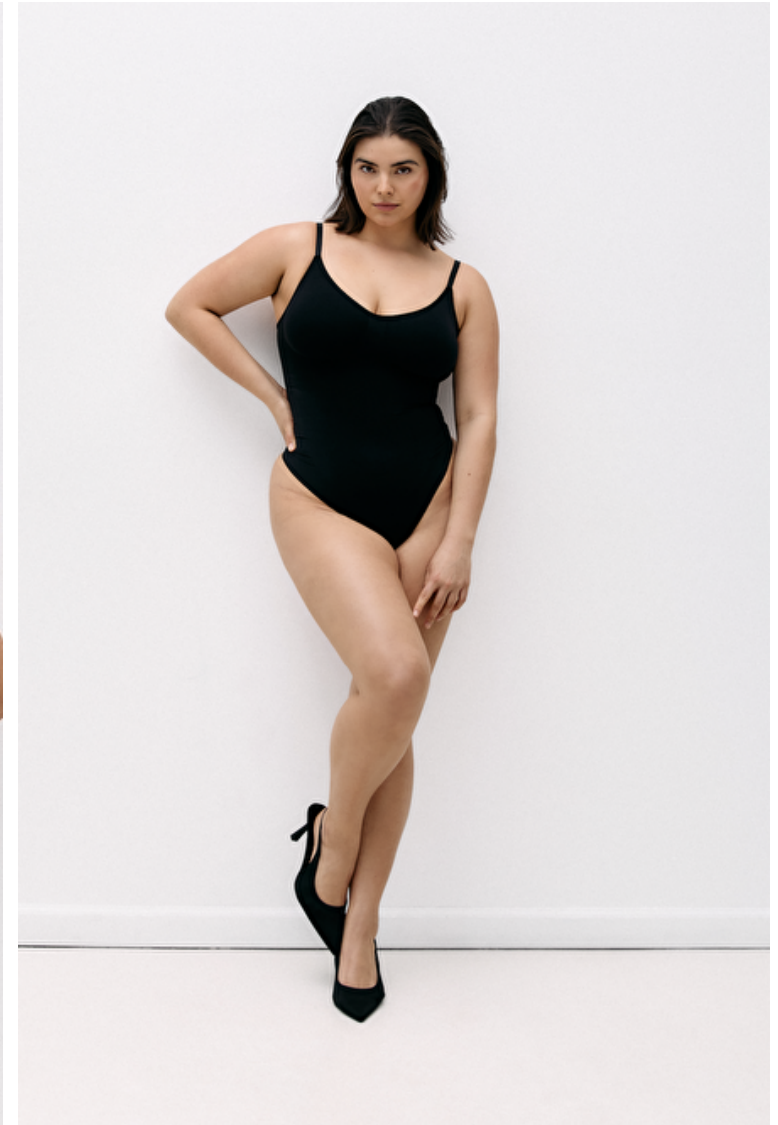

Hair Dark brown

Cup DD

## Gabriela Florentino

Height 175cm / 5' 9.0"

Size EU/US 42 / 12

Bust 96cm / 38"

Waist 81cm / 32"

Hips 112cm / 44"

Shoes EU/US/UK 41.5 / 10 / 8

Eyes Hazel