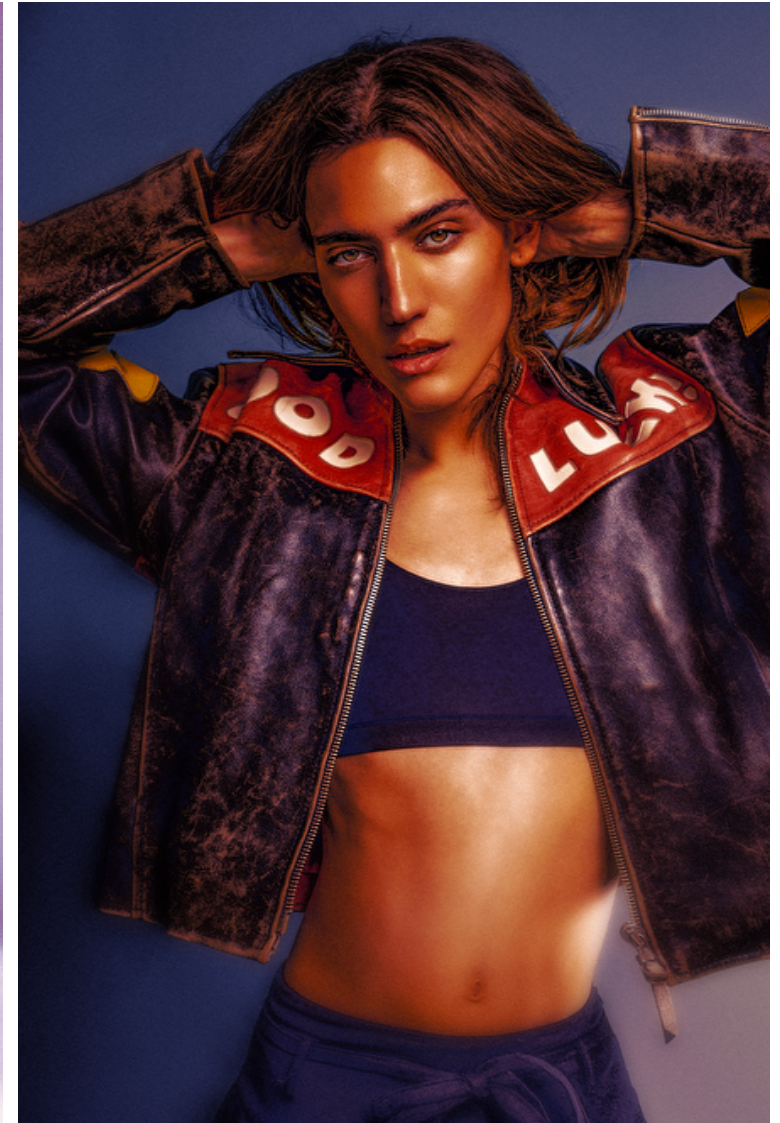

## George Gorg

Height 175cm / 5' 9.0"

Waist 65cm / 25.5"

Hips 81cm / 32"

Shoes EU/US/UK 40 / 9 / 7

Eyes Green

Hair Brown