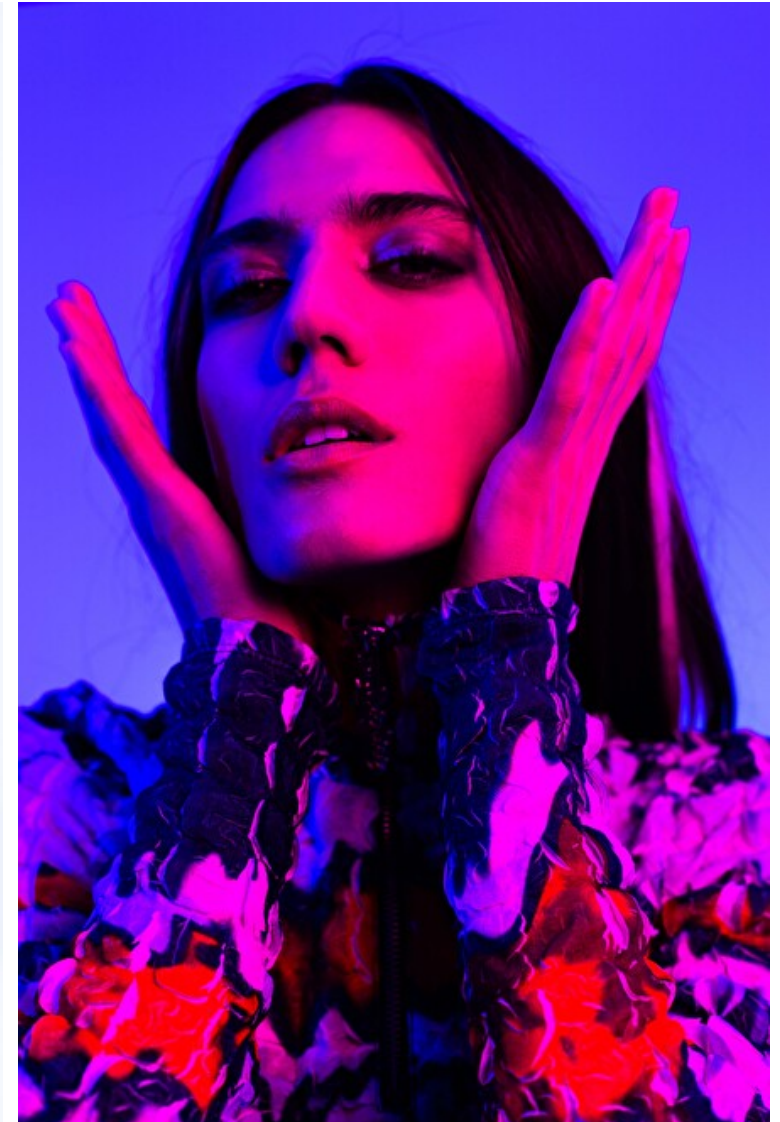

## George Gorg

Height 175cm / 5' 9.0"

Waist 65cm / 25.5"

Hips 81cm / 32"

Shoes EU/US/UK 40 / 9 / 7

Eyes Green

Hair Brown