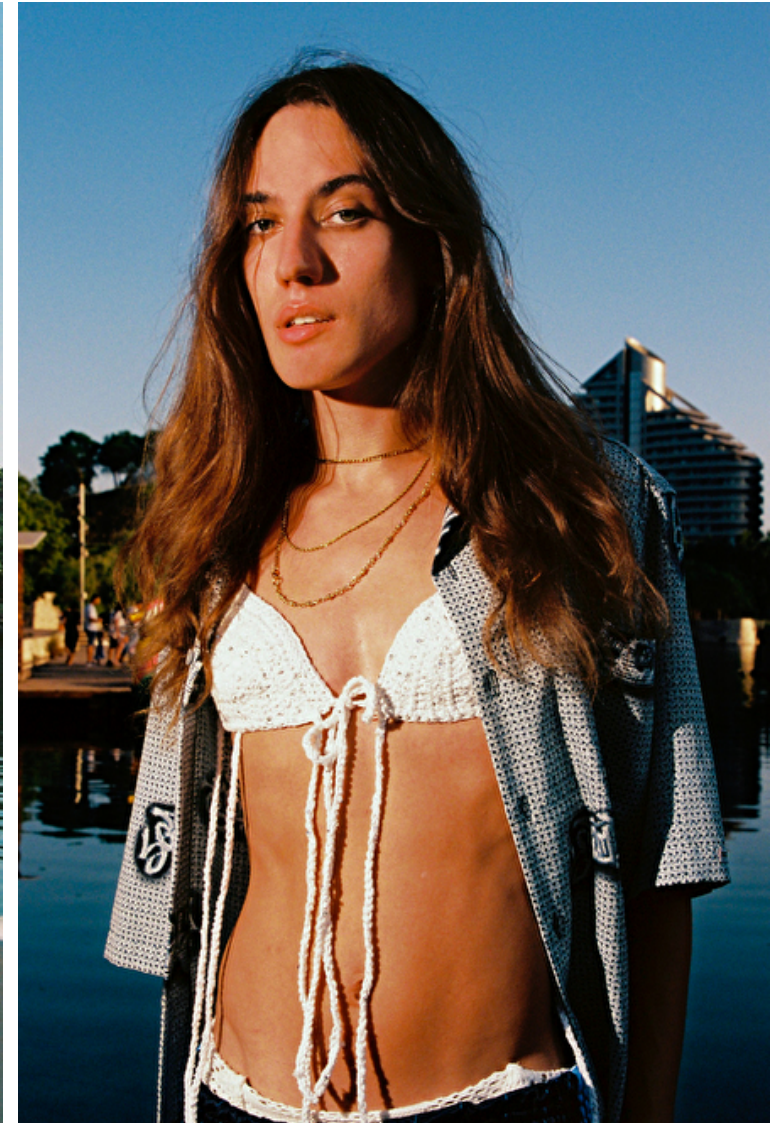

## George Gorg

Height 175cm / 5' 9.0"

Waist 65cm / 25.5"

Hips 81cm / 32"

Shoes EU/US/UK 40 / 9 / 7

Eyes Green

Hair Brown