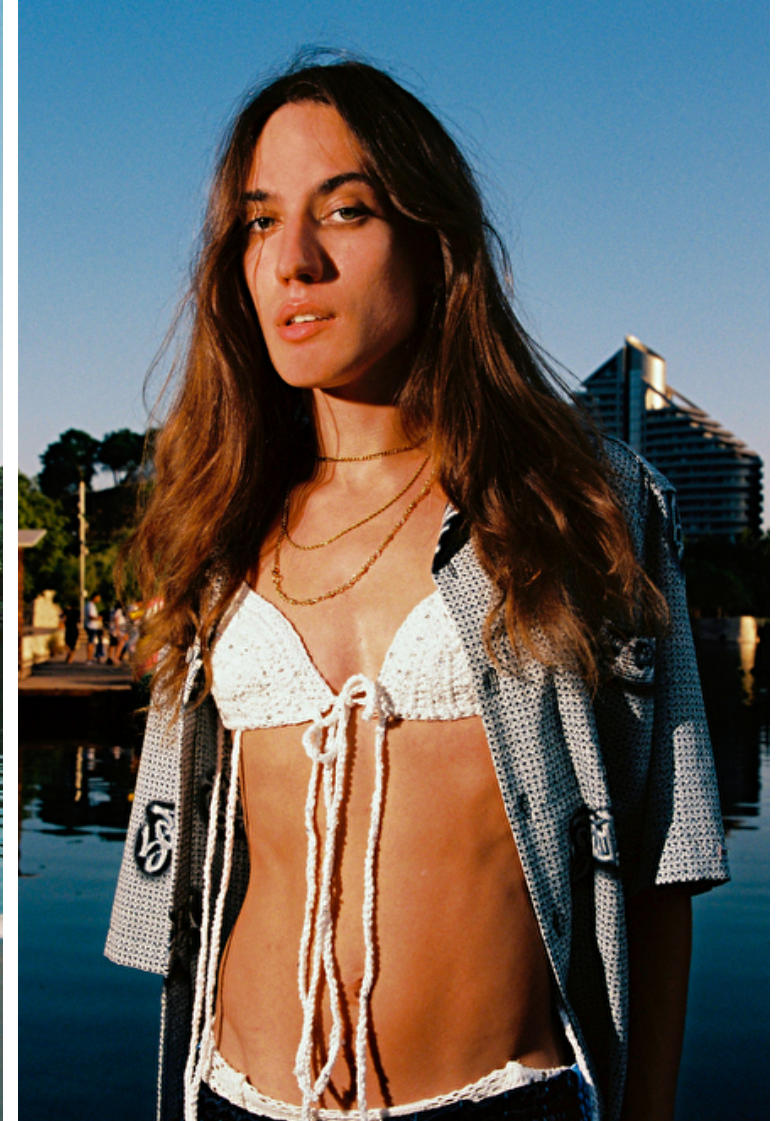

Waist 65cm / 25.5"

Hips 81cm / 32"

Shoes EU/US/UK 40 / 9 / 7

Eyes Green

Hair Brown

Select

MODEL MANAGEMENT

400 Michigan Ave SUITE 700, Chicago, 60611, IL, United States
Phone: +1 312 943 3226 **Email:** info.chicago@selectmodel.com **Website:** <https://selectmodel.com/>