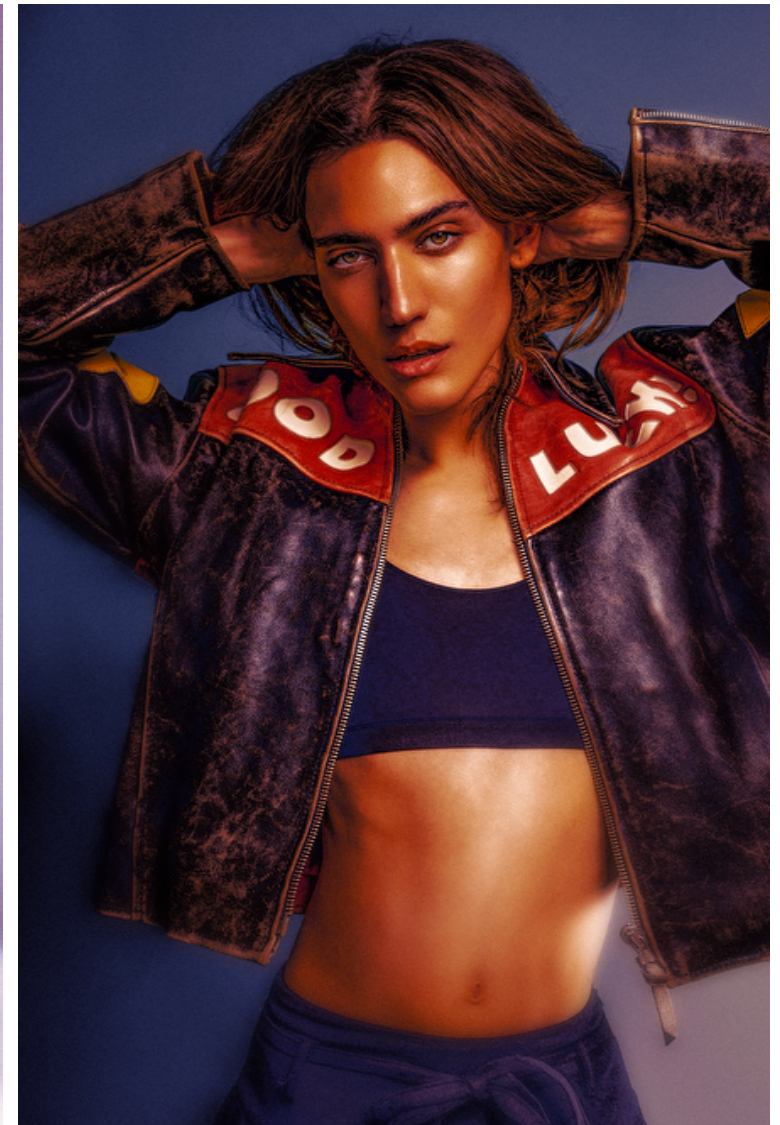

Select

MODEL MANAGEMENT

400 Michigan Ave SUITE 700, Chicago, 60611, IL, United States

Phone: +1 312 943 3226 Email: info.chicago@selectmodel.com Website: <https://selectmodel.com/>

George Gorg

Height 175cm / 5' 9.0"

Waist 65cm / 25.5"

Hips 81cm / 32"

Shoes EU/US/UK 40 / 9 / 7

Eyes Green

Hair Brown