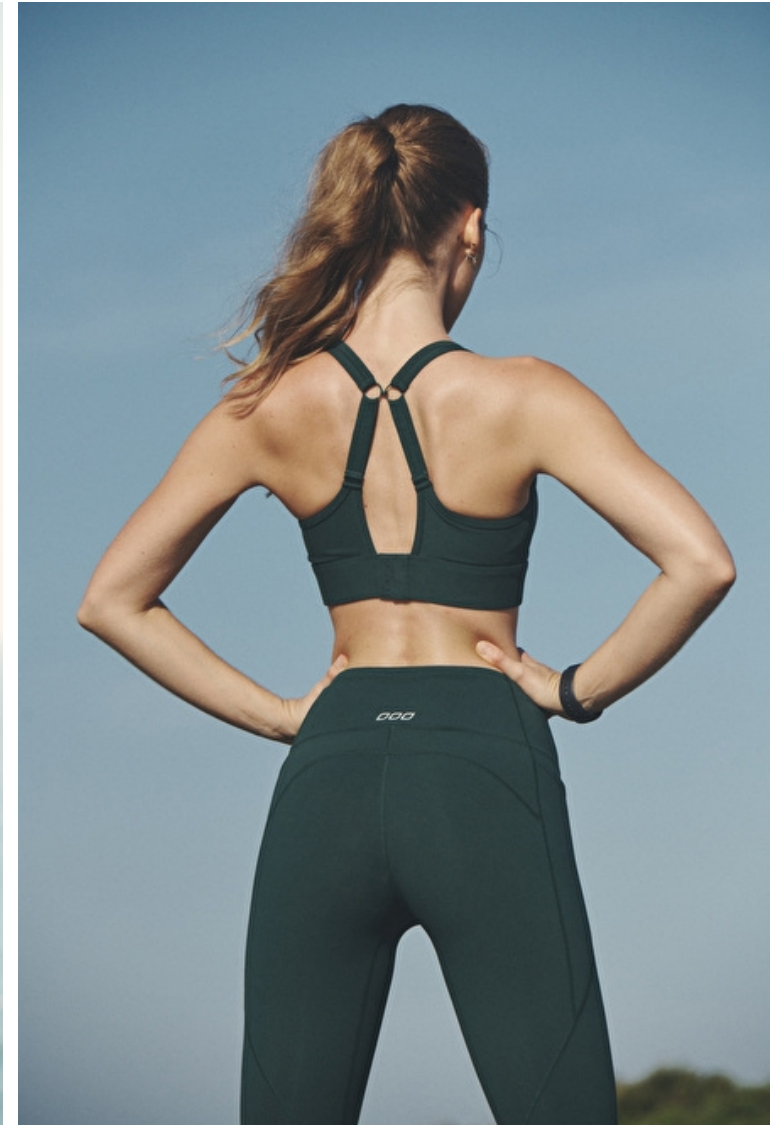

Select

MODEL MANAGEMENT

400 Michigan Ave Ste 700, Chicago, 60611, Illinois, United States
Phone: +1 312 943 3226 **Email:** info.chicago@selectmodel.com **Website:** <https://selectmodel.com/>

Georgia Gibbs

Height 175cm / 5' 9.0"

Size EU/US 32 / 2

Bust 81cm / 32"

Waist 61cm / 24"

Hips 92cm / 36"

Shoes EU/US/UK 40 / 9 / 7

Eyes Green

Hair Blond

Cup B/C