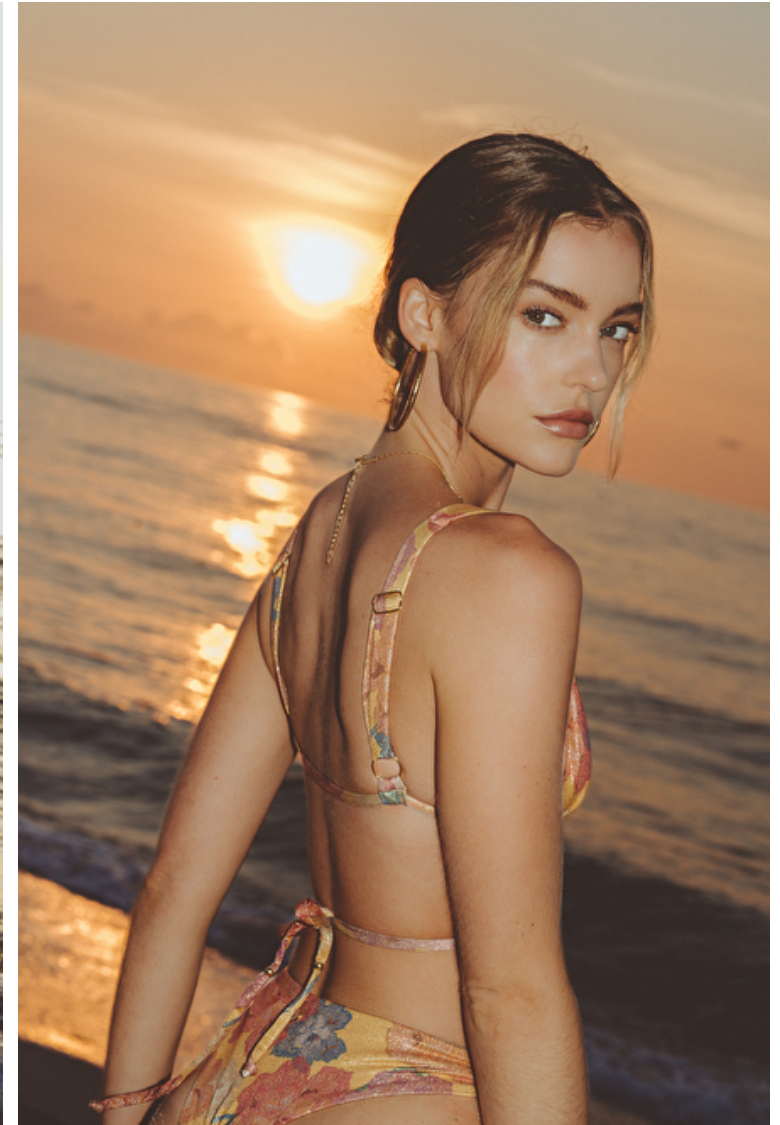

Select

MODEL MANAGEMENT

400 Michigan Ave SUITE 700, Chicago, 60611, UNITED STATES, United States
Phone: +1 312 943 3226 **Email:** info.chicago@selectmodel.com **Website:** https://selectmodel.com/

Georgia Gibbs

Height 175cm / 5' 9.0"

Size EU/US 32 / 2

Bust 81cm / 32"

Waist 61cm / 24"

Hips 92cm / 36"

Shoes EU/US/UK 40 / 9 / 7

Eyes Green

Hair Blond

Cup B/C