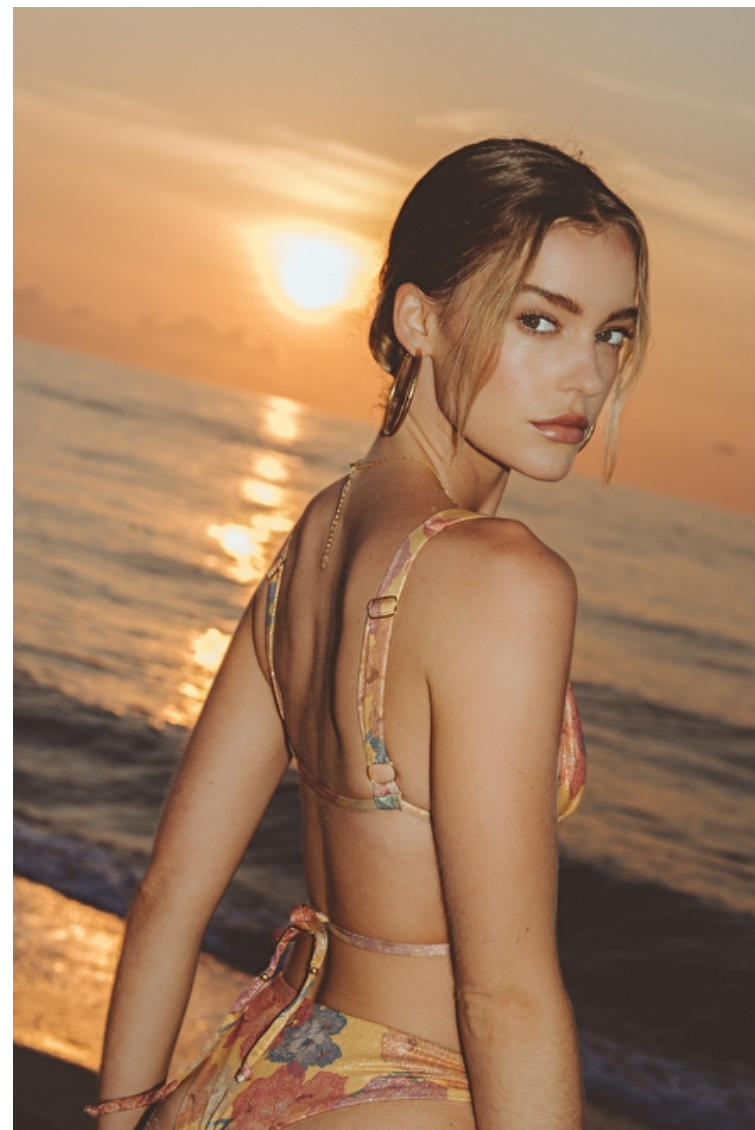

Select

MODEL MANAGEMENT

400 Michigan Ave Ste 700, Chicago, 60611, Illinois, United States
Phone: +1 312 943 3226 **Email:** info.chicago@selectmodel.com **Website:** <https://selectmodel.com/>

Georgia Gibbs

Height 175cm / 5' 9.0"

Size EU/US 32 / 2

Bust 81cm / 32"

Waist 61cm / 24"

Hips 92cm / 36"

Shoes EU/US/UK 40 / 9 / 7

Eyes Green

Hair Blond

Cup B/C