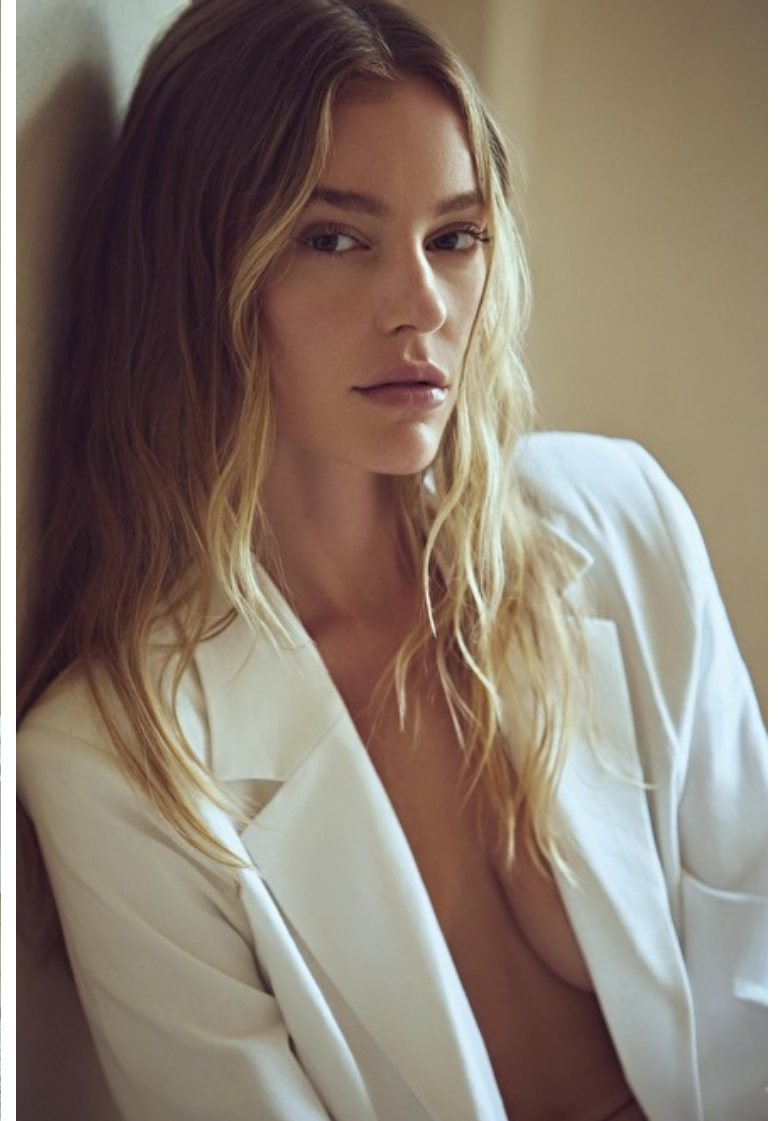

Select

MODEL MANAGEMENT

400 Michigan Ave Ste 700, Chicago, 60611, Illinois, United States

Phone: +1 312 943 3226 Email: info.chicago@selectmodel.com Website: <https://selectmodel.com/>

Georgia Gibbs

Height 175cm / 5' 9.0"

Size EU/US 32 / 2

Bust 81cm / 32"

Waist 61cm / 24"

Hips 92cm / 36"

Shoes EU/US/UK 40 / 9 / 7

Eyes Green

Hair Blond

Cup B/C