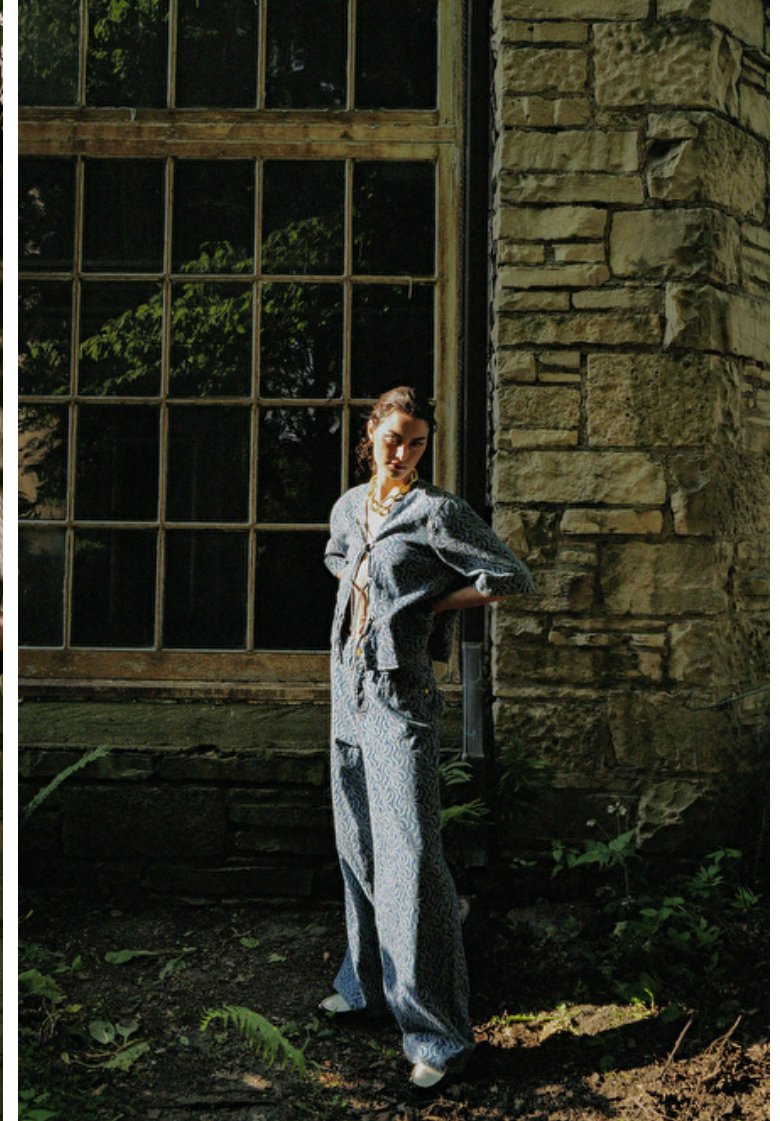

Select

MODEL MANAGEMENT

400 Michigan Ave SUITE 700, Chicago, 60611, IL, United States

Phone: +1 312 943 3226 Email: info.chicago@selectmodel.com Website: <https://selectmodel.com/>

GINA MAGRO

Height 178cm / 5' 10.0"

Size EU/US 32 / 2

Bust 81cm / 32"

Waist 61cm / 24"

Hips 86cm / 34"

Shoes EU/US/UK 40 / 9 / 7

Eyes Blue

Hair Brown

Cup A

Location IL