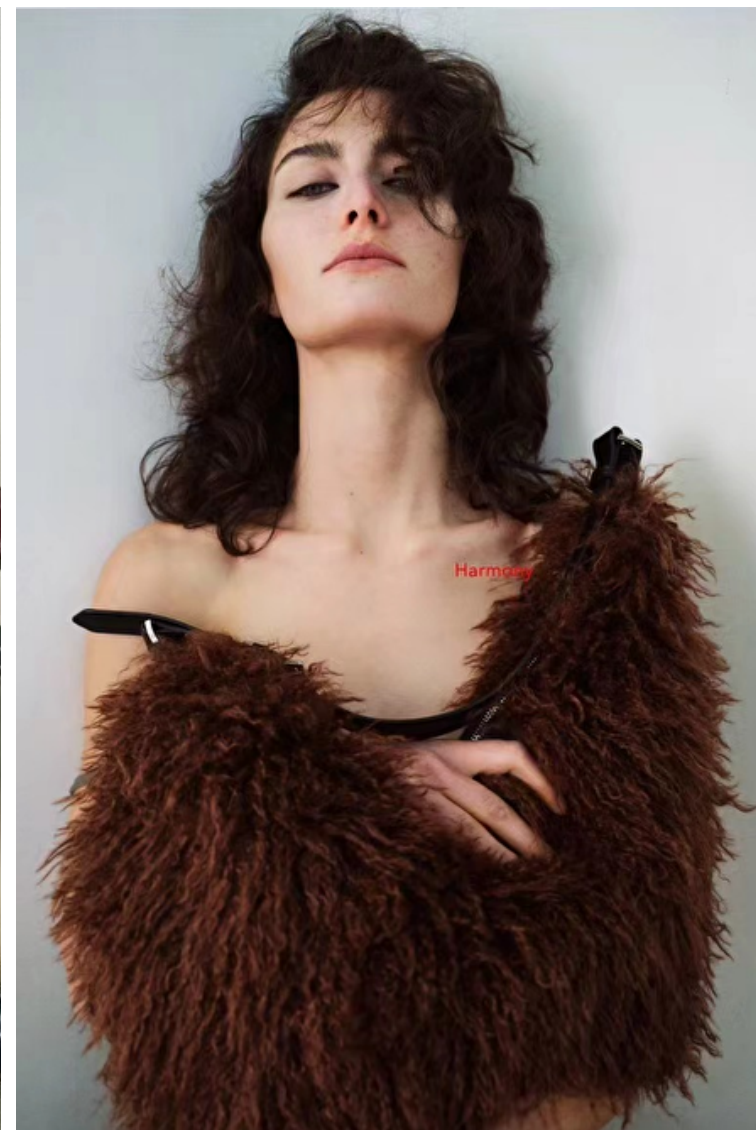

Select

MODEL MANAGEMENT

400 Michigan Ave SUITE 700, Chicago, 60611, UNITED STATES, United States
Phone: +1 312 943 3226 Email: info.chicago@selectmodel.com Website: <https://selectmodel.com/>

GINA MAGRO

Height 178cm / 5' 10.0"

Size EU/US 32 / 2

Bust 81cm / 32"

Waist 61cm / 24"

Hips 86cm / 34"

Shoes EU/US/UK 40 / 9 / 7

Eyes Blue

Hair Brown

Cup A

Location IL