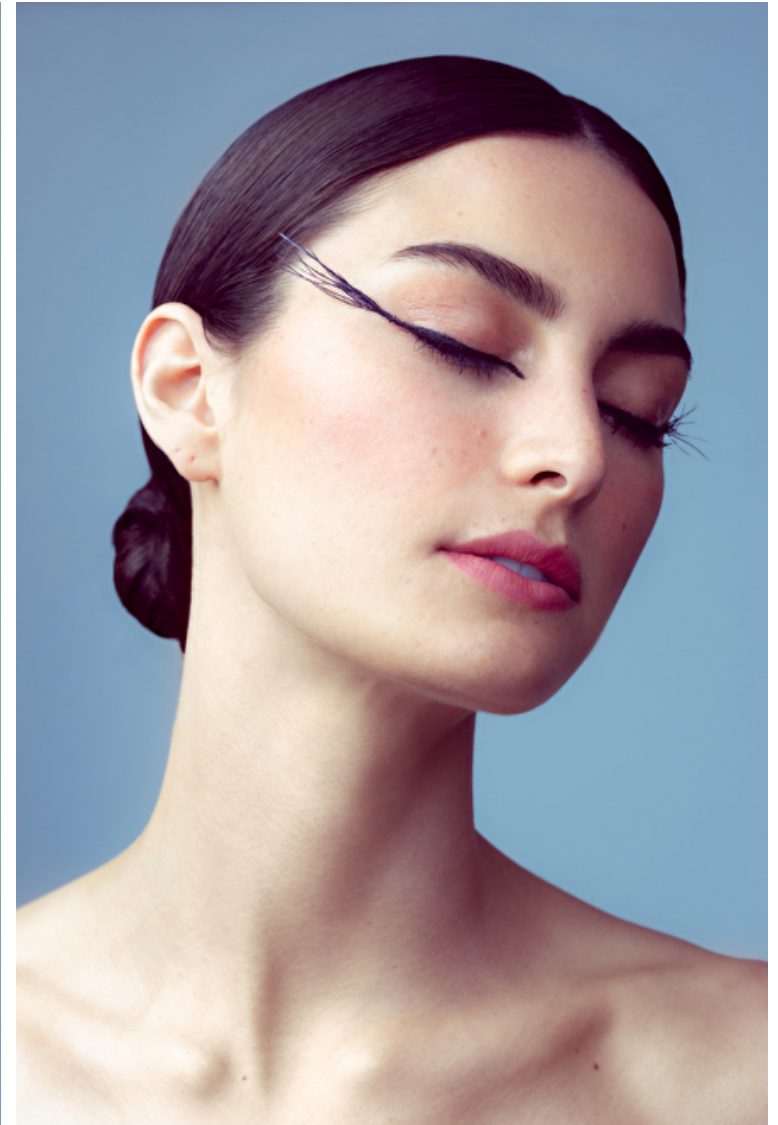

Select

MODEL MANAGEMENT

400 Michigan Ave SUITE 700, Chicago, 60611, IL, United States

Phone: +1 312 943 3226 Email: info.chicago@selectmodel.com Website: <https://selectmodel.com/>

GINA MAGRO

Height 178cm / 5' 10.0"

Size EU/US 32 / 2

Bust 81cm / 32"

Waist 61cm / 24"

Hips 86cm / 34"

Shoes EU/US/UK 40 / 9 / 7

Eyes Blue

Hair Brown

Cup A

Location IL