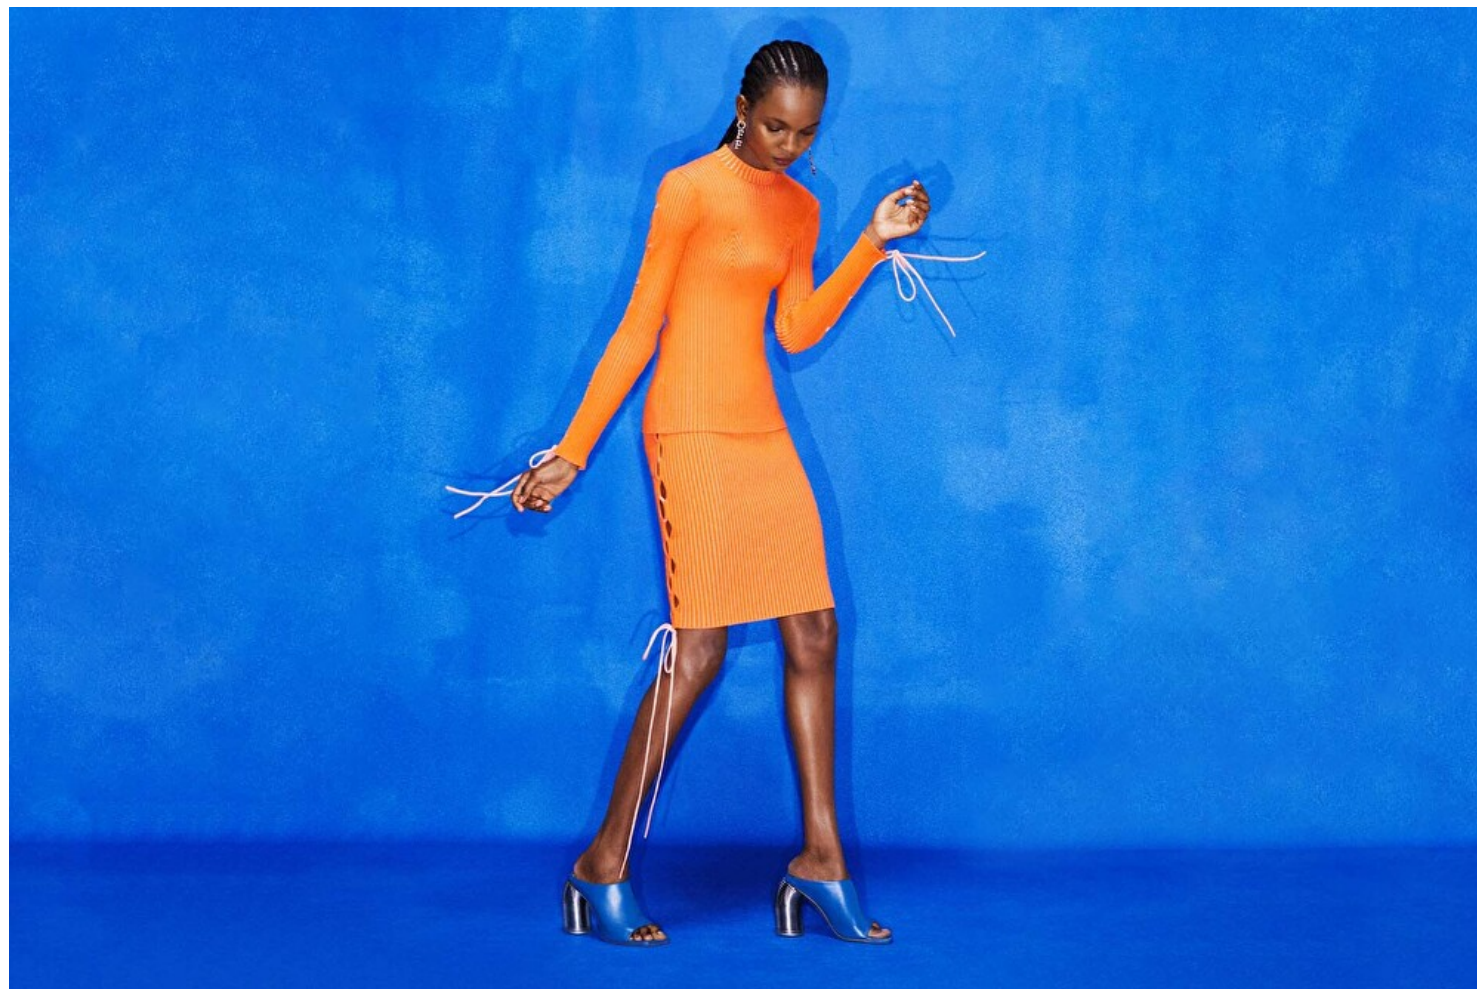

Bust 76cm / 30"

Waist 58cm / 23"

Hips 89cm / 35"

Shoes EU/US/UK 42 / 10.5 / 9

Eyes Brown

Hair Black

Location London, UK

Select