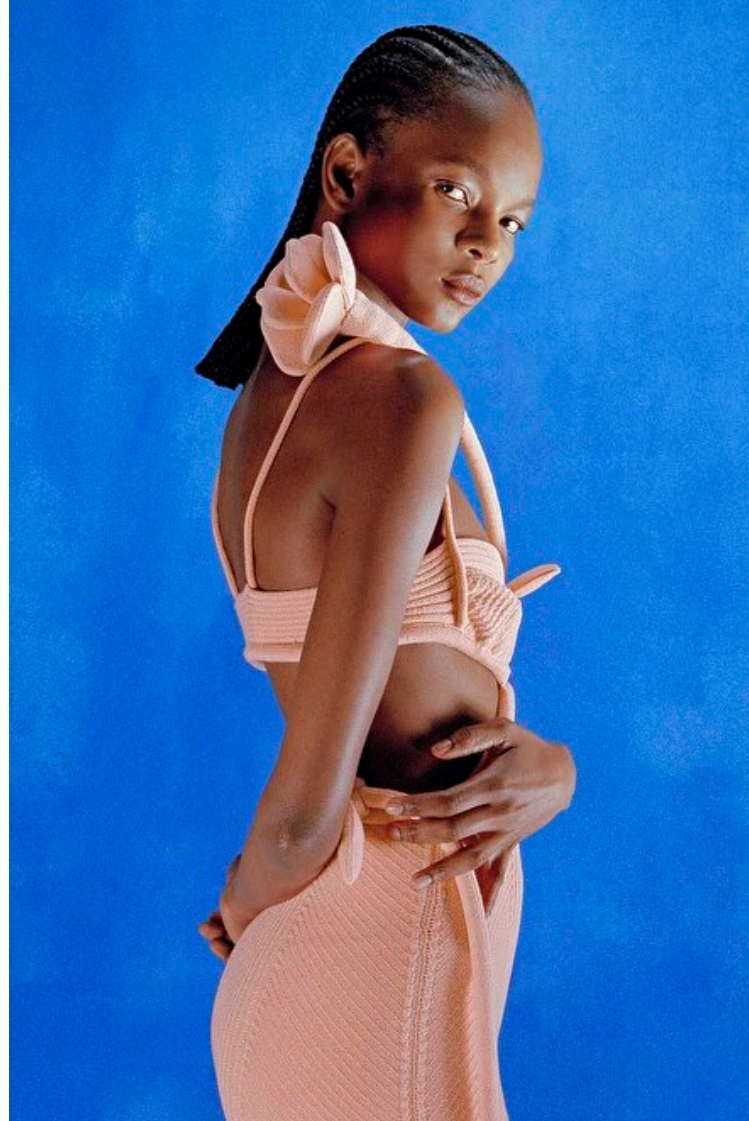

Bust 76cm / 30"

Waist 58cm / 23"

Hips 89cm / 35"

Shoes EU/US/UK 42 / 10.5 / 9

Eyes Brown

Hair Black

Location London, UK

Select