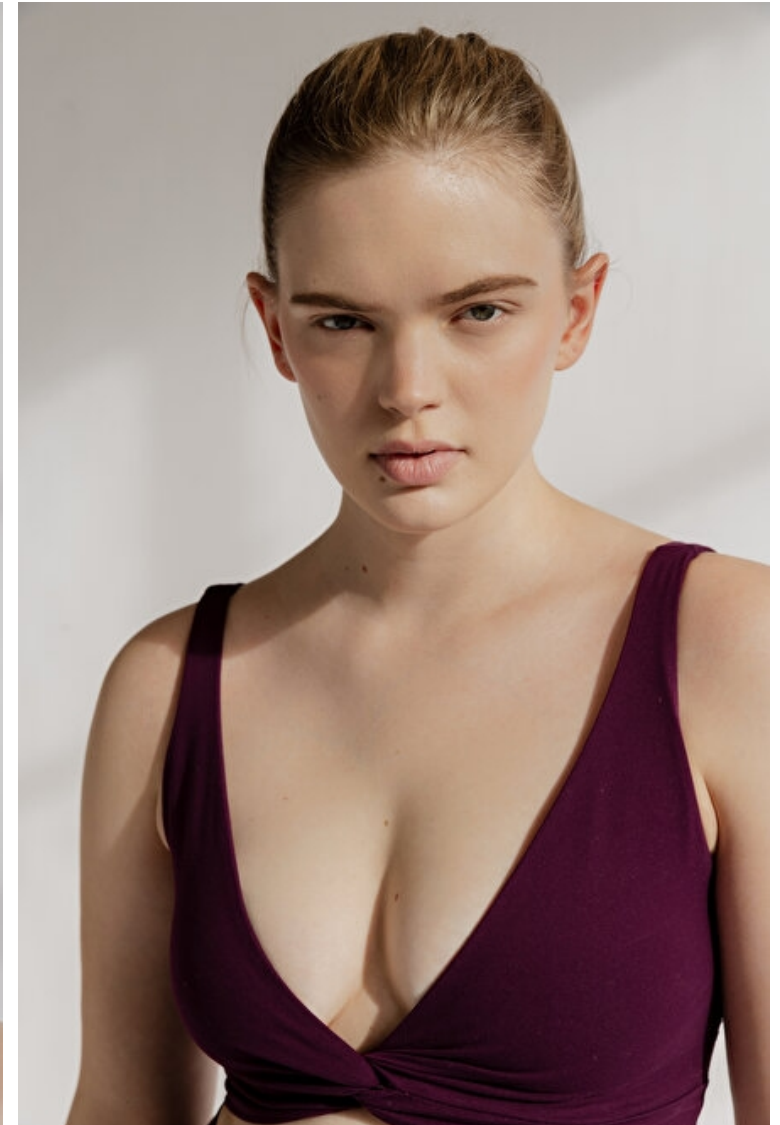

Select

MODEL MANAGEMENT

400 Michigan Ave Ste 700, Chicago, 60611, Illinois, United States

Phone: +1 312 943 3226 Email: info.chicago@selectmodel.com Website: <https://selectmodel.com/>

Greta Schultz

Height 180cm / 5' 11.0"

Size EU/US 40 / 10

Bust 86cm / 34"

Waist 69cm / 27"

Hips 99cm / 39"

Shoes EU/US/UK 40 / 9 / 7

Eyes Green

Hair Dark blond

Cup B

Location Chicago