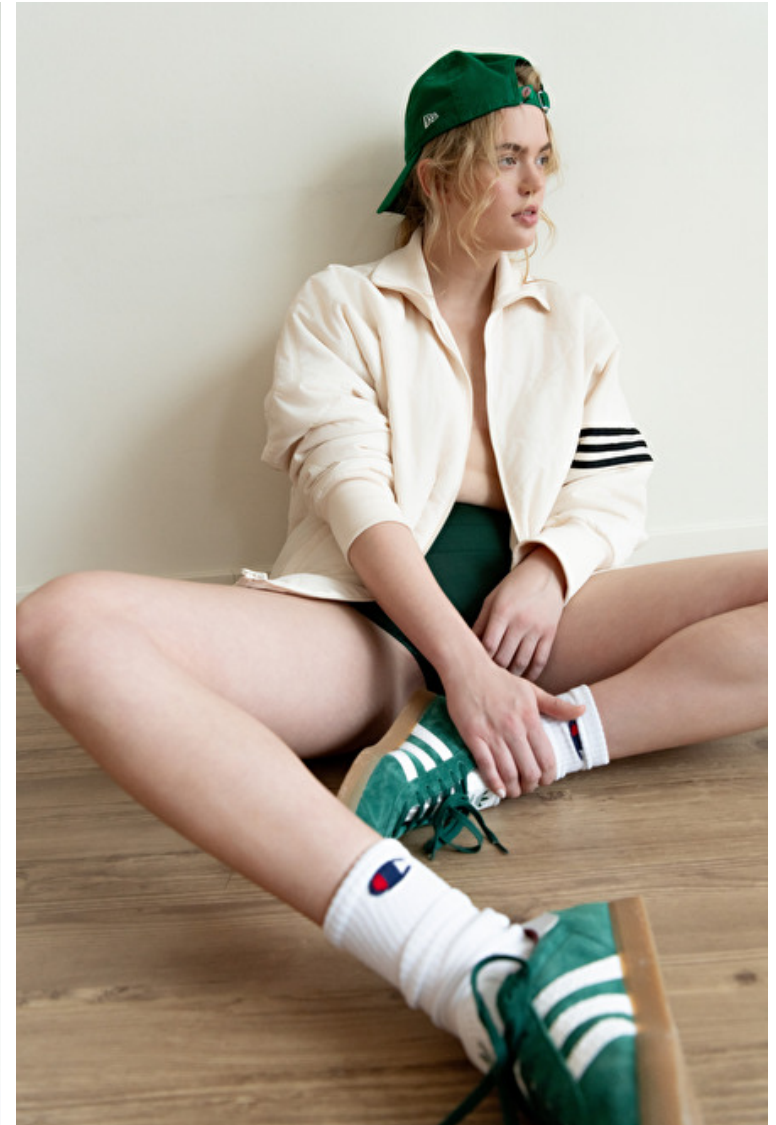

Select

MODEL MANAGEMENT

400 Michigan Ave SUITE 700, Chicago, 60611, IL, United States
Phone: +1 312 943 3226 **Email:** info.chicago@selectmodel.com **Website:** <https://selectmodel.com/>

Greta Schultz

Height 180cm / 5' 11.0"

Bust 86cm / 34"

Waist 69cm / 27"

Hips 99cm / 39"

Shoes EU/US/UK 40 / 9 / 7

Eyes Green

Hair Dark blond

Cup B

Location Chicago