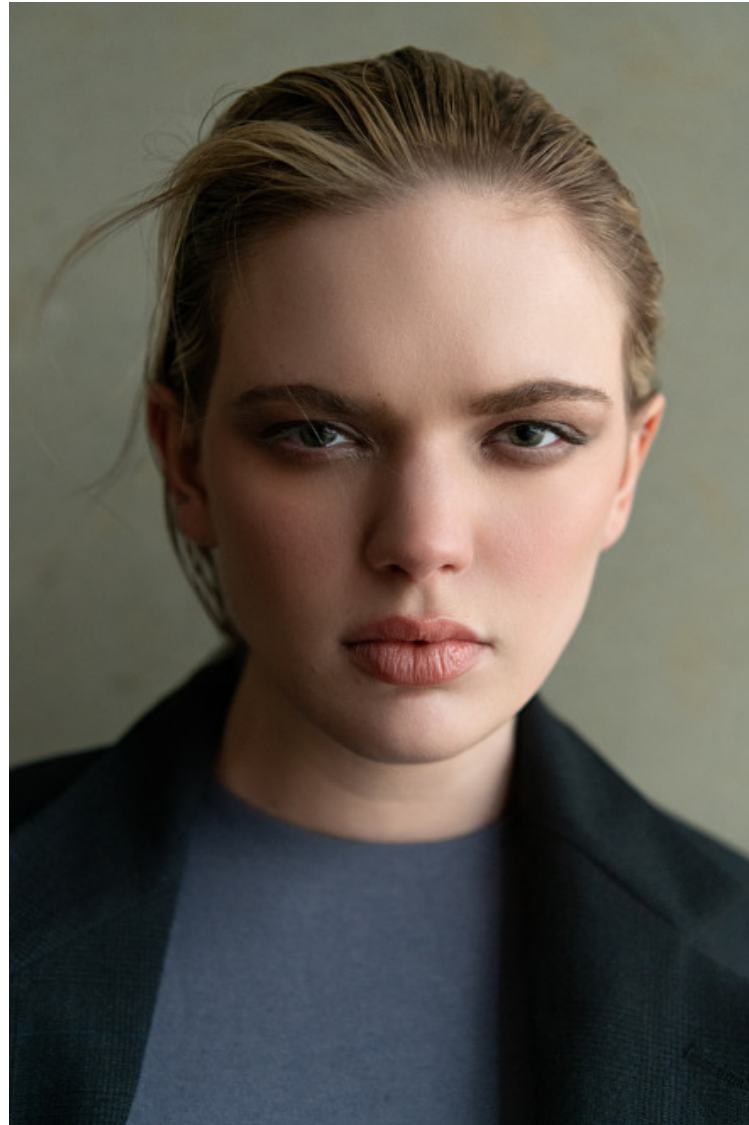

Select

MODEL MANAGEMENT

400 Michigan Ave SUITE 700, Chicago, 60611, IL, United States
Phone: +1 312 943 3226 Email: info.chicago@selectmodel.com Website: <https://selectmodel.com/>

Greta Schultz

Height 180cm / 5' 11.0"

Bust 86cm / 34"

Waist 69cm / 27"

Hips 99cm / 39"

Shoes EU/US/UK 40 / 9 / 7

Eyes Green

Hair Dark blond

Cup B

Location Chicago