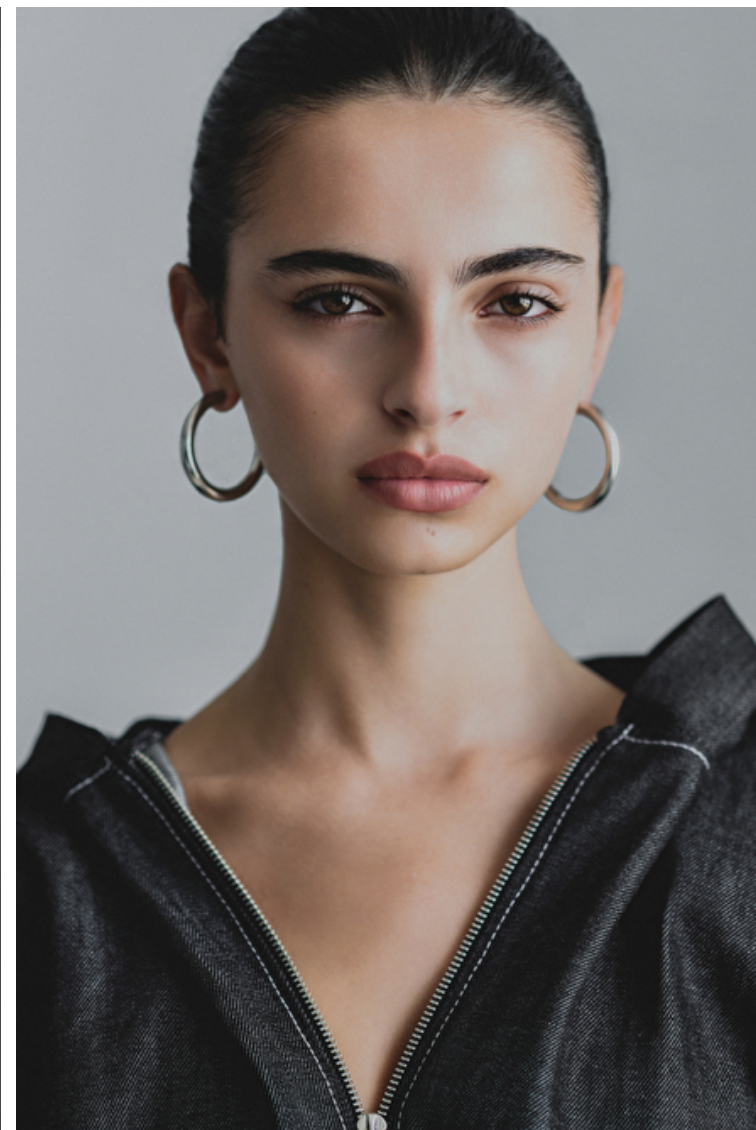

Select

MODEL MANAGEMENT

400 Michigan Ave SUITE 700, Chicago, 60611, IL, United States

Phone: +1 312 943 3226 Email: info.chicago@selectmodel.com Website: <https://selectmodel.com/>

Greta

Height 175cm / 5' 9.0"

Bust 76cm / 30"

Waist 60cm / 23.5"

Hips 89cm / 35"

Shoes EU/US/UK 39 / 8 / 6

Eyes Brown

Hair Brown

Cup B