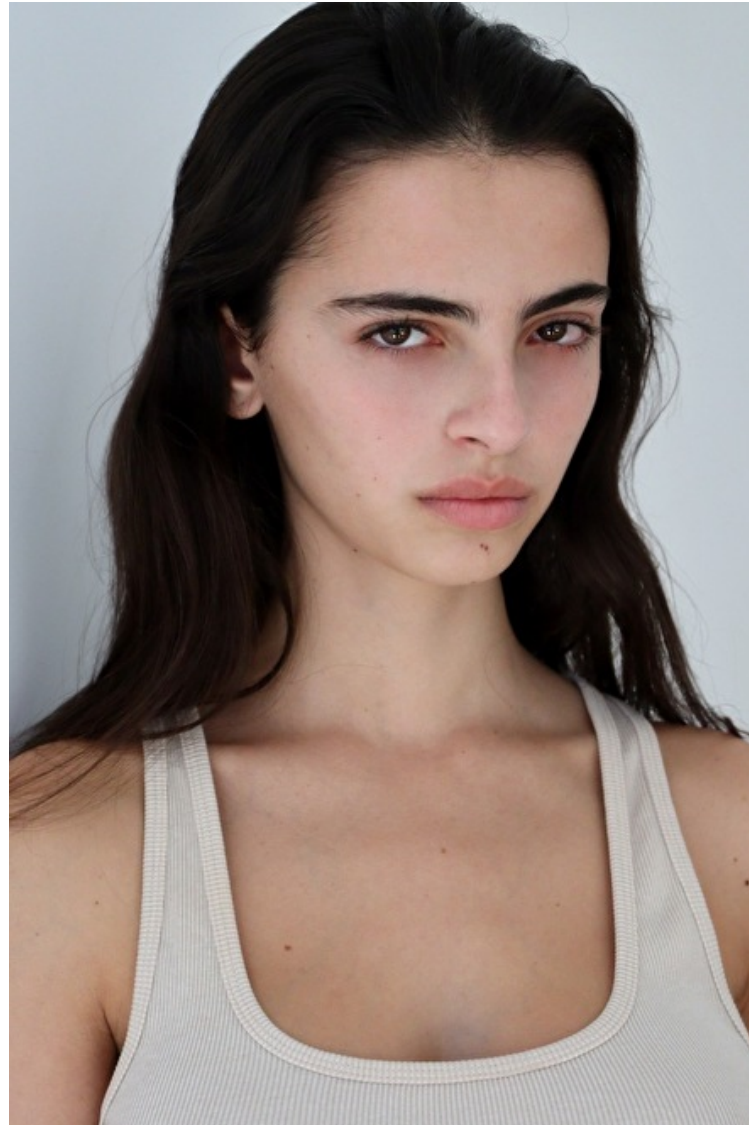

Waist 60cm / 23.5"

Hips 89cm / 35"

Shoes EU/US/UK 39 / 8 / 6

Eyes Brown

Hair Brown

Cup B

Select

MODEL MANAGEMENT