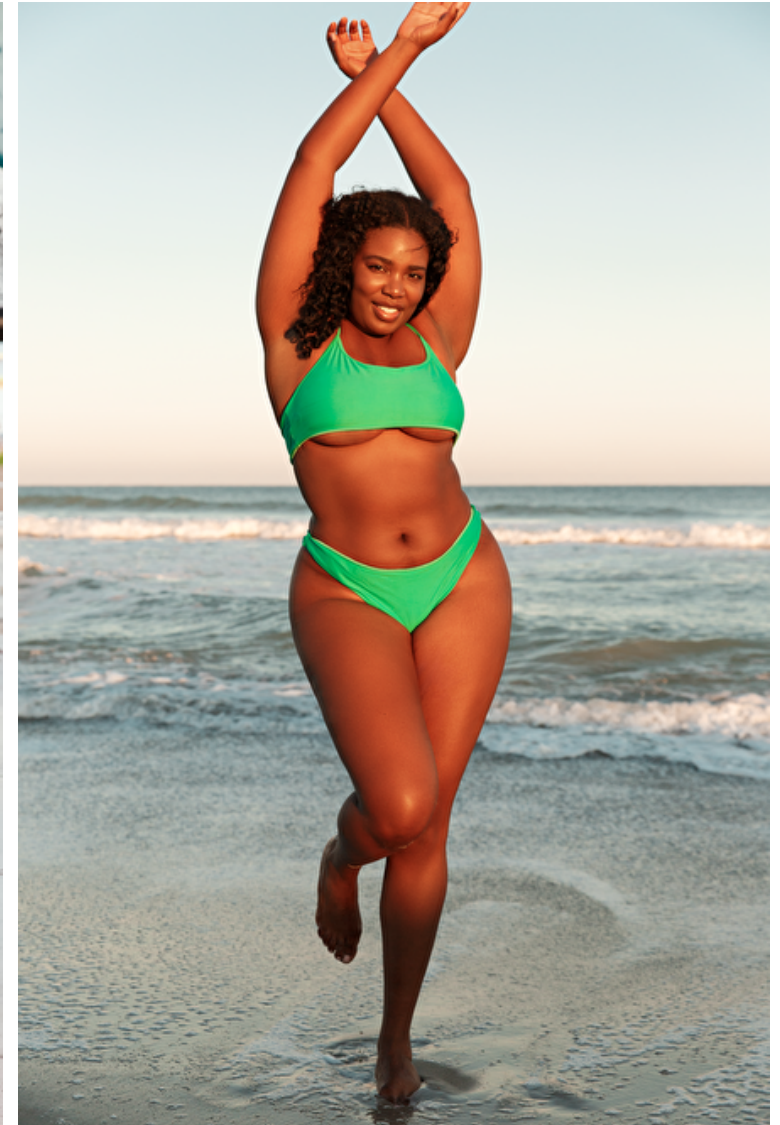

Select

MODEL MANAGEMENT

400 Michigan Ave Ste 700, Chicago, 60611, Illinois, United States

Phone: +1 312 943 3226 Email: info.chicago@selectmodel.com Website: <https://selectmodel.com/>

Hadiya Eshe

Height 180cm / 5' 11.0"

Size EU/US 42 / 12

Bust 107cm / 42"

Waist 84cm / 33"

Hips 115cm / 45.5"

Shoes EU/US/UK 41.5 / 10 / 8

Eyes Brown

Hair Dark brown

Cup DD