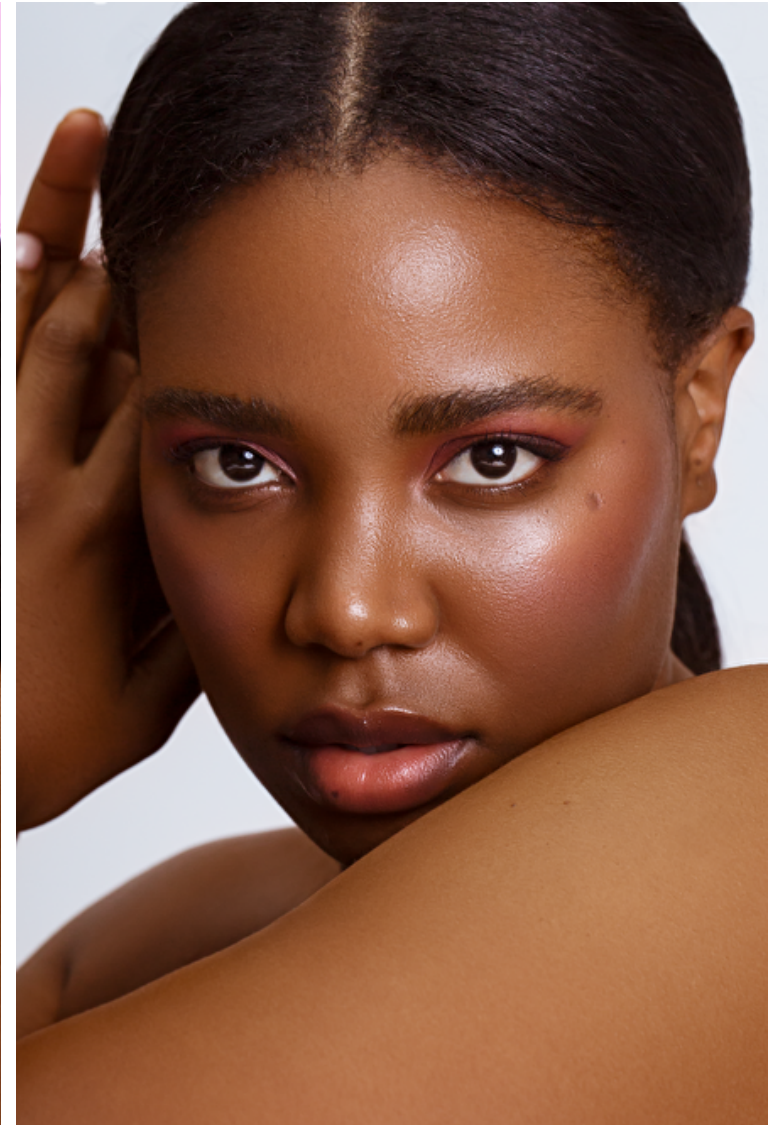

Select

MODEL MANAGEMENT

400 Michigan Ave Ste 700, Chicago, 60611, Illinois, United States

Phone: +1 312 943 3226 Email: info.chicago@selectmodel.com Website: <https://selectmodel.com/>

Hadiya Eshe

Height 180cm / 5' 11.0"

Size EU/US 42 / 12

Bust 107cm / 42"

Waist 84cm / 33"

Hips 115cm / 45.5"

Shoes EU/US/UK 41.5 / 10 / 8

Eyes Brown

Hair Dark brown

Cup DD