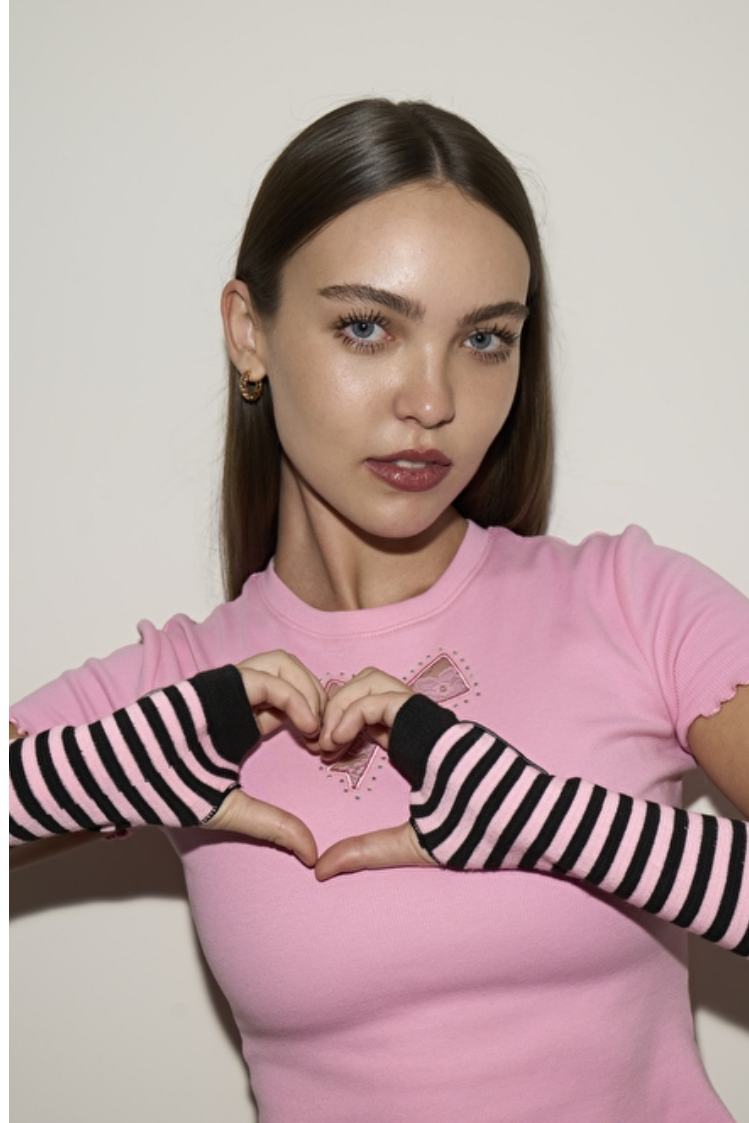

Select

MODEL MANAGEMENT

400 Michigan Ave Ste 700, Chicago, 60611, Illinois, United States

Phone: +1 312 943 3226 Email: info.chicago@selectmodel.com Website: <https://selectmodel.com/>

Haley

Height 175cm / 5' 9.0"

Size EU/US 34 / 4

Bust 86cm / 34"

Waist 65cm / 25.5"

Hips 94cm / 37"

Shoes EU/US/UK 39.5 / 8.5 / 6

Eyes Blue

Hair Brown

Cup B