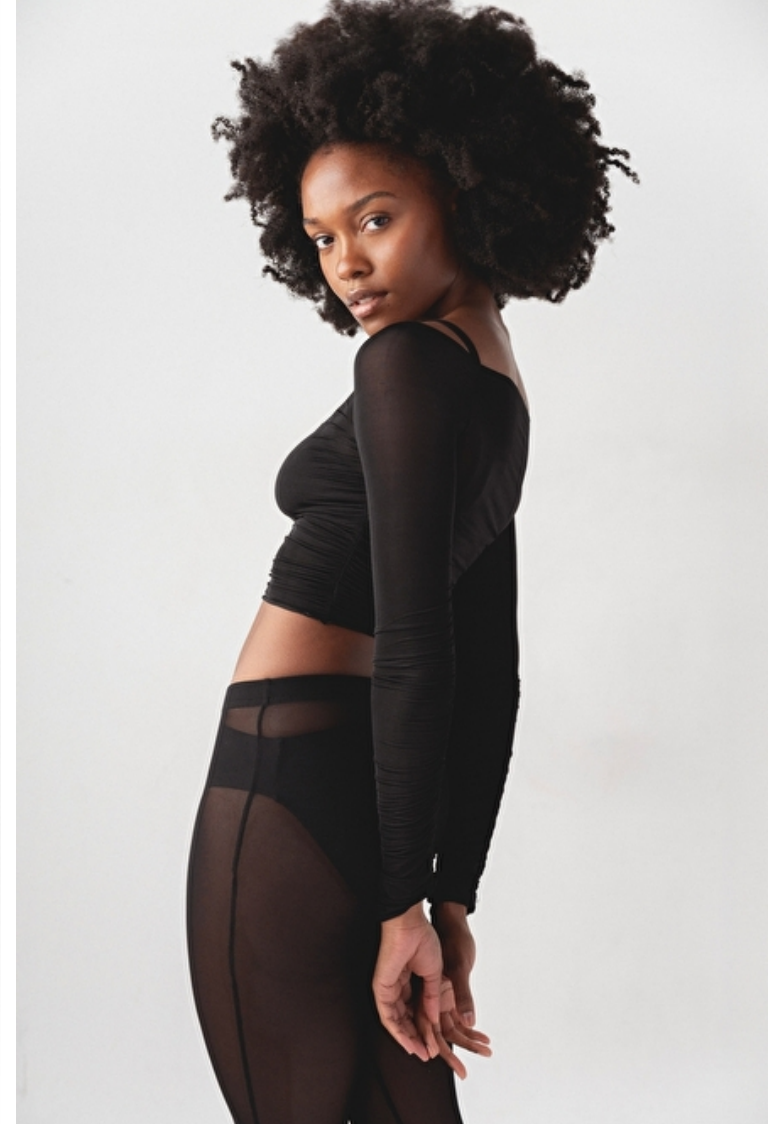

Select

MODEL MANAGEMENT

400 Michigan Ave Ste 700, Chicago, 60611, Illinois, United States
Phone: +1 312 943 3226 **Email:** info.chicago@selectmodel.com **Website:** <https://selectmodel.com/>

Haniq Best

Height 178cm / 5' 10.0"

Bust 84cm / 33"

Waist 61cm / 24"

Hips 91cm / 36"

Shoes EU/US/UK 39 / 8 / 6

Eyes Brown

Hair Dark brown

Cup C