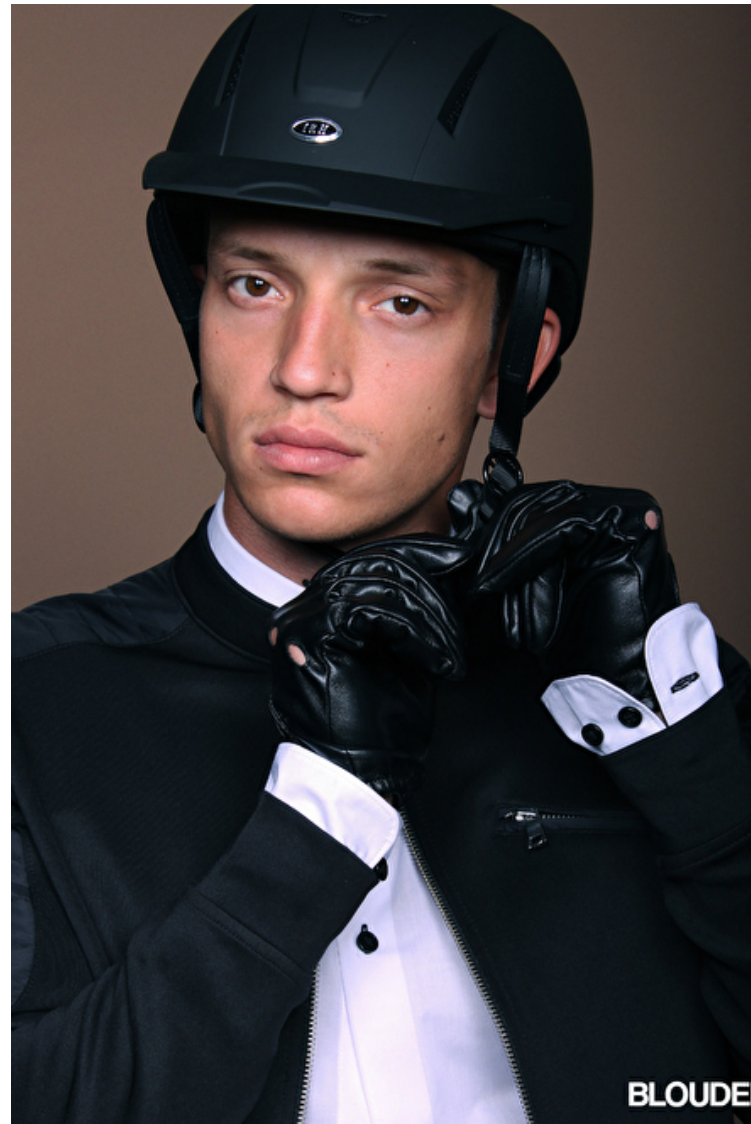

Harrison

Height 185cm / 6' 1.0"

Chest 94cm / 37"

Waist 76cm / 30"

Hips 96cm / 38"

Shoes EU/US/UK 44 / 11 / 9.5

Eyes Brown

Hair Brown

Inseam 81cm / 32"

Suit size 50cm / 40"

Suit cut Regular