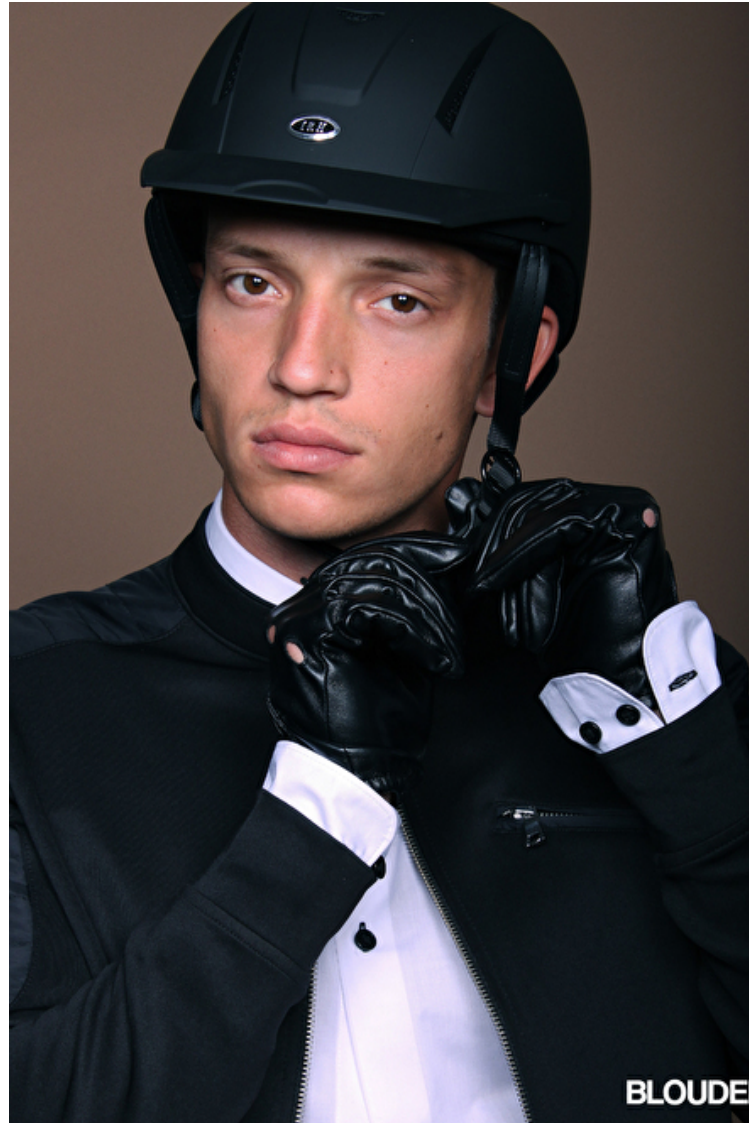

Select

MODEL MANAGEMENT

400 Michigan Ave SUITE 700, Chicago, 60611, IL, United States
Phone: +1 312 943 3226 Email: info.chicago@selectmodel.com Website: <https://selectmodel.com/>

Harrison

Height 185cm / 6' 1.0"

Chest 94cm / 37"

Waist 76cm / 30"

Hips 96cm / 38"

Shoes EU/US/UK 44 / 11 / 9.5

Eyes Brown

Hair Brown

Inseam 81cm / 32"

Suit size 50cm / 40"

Suit cut Regular