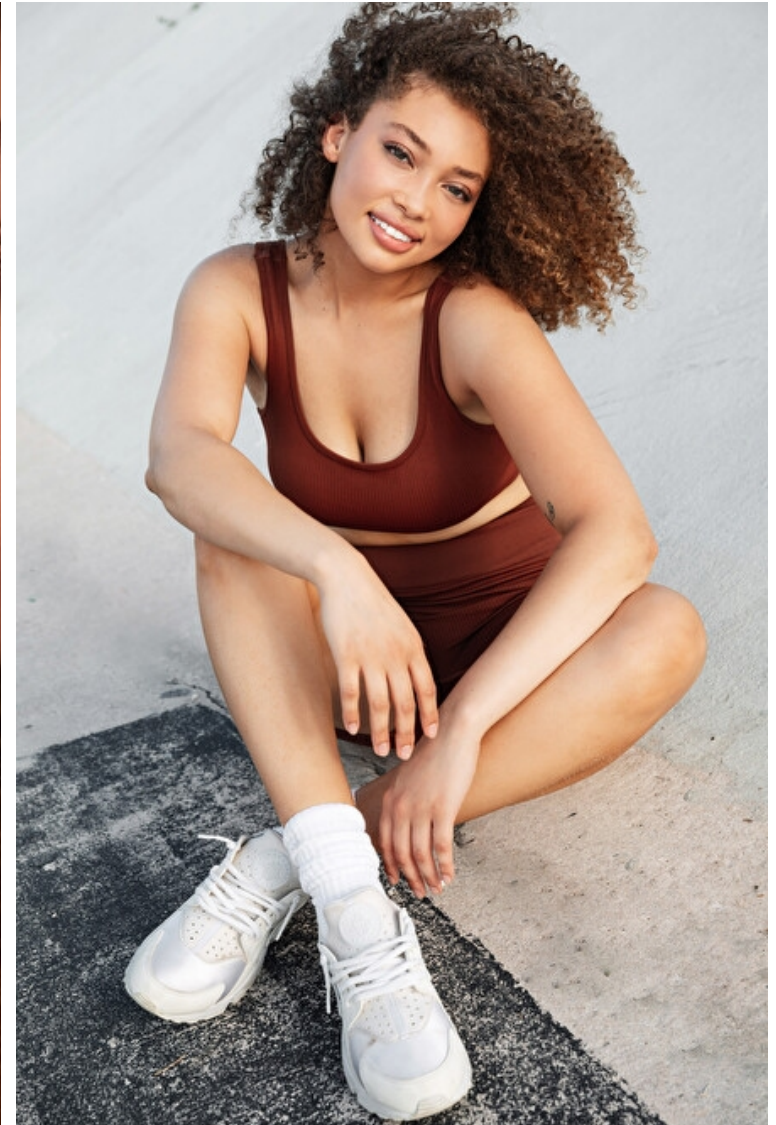

Select

MODEL MANAGEMENT

400 Michigan Ave Ste 700, Chicago, 60611, Illinois, United States

Phone: +1 312 943 3226 Email: info.chicago@selectmodel.com Website: <https://selectmodel.com/>

HAVILAND PERCY

Height 175cm / 5' 9.0"

Size EU/US 40 / 10

Bust 86cm / 34"

Waist 74cm / 29"

Hips 101cm / 40"

Shoes EU/US/UK 39.5 / 8.5 / 6

Eyes Blue green

Hair Dark blond