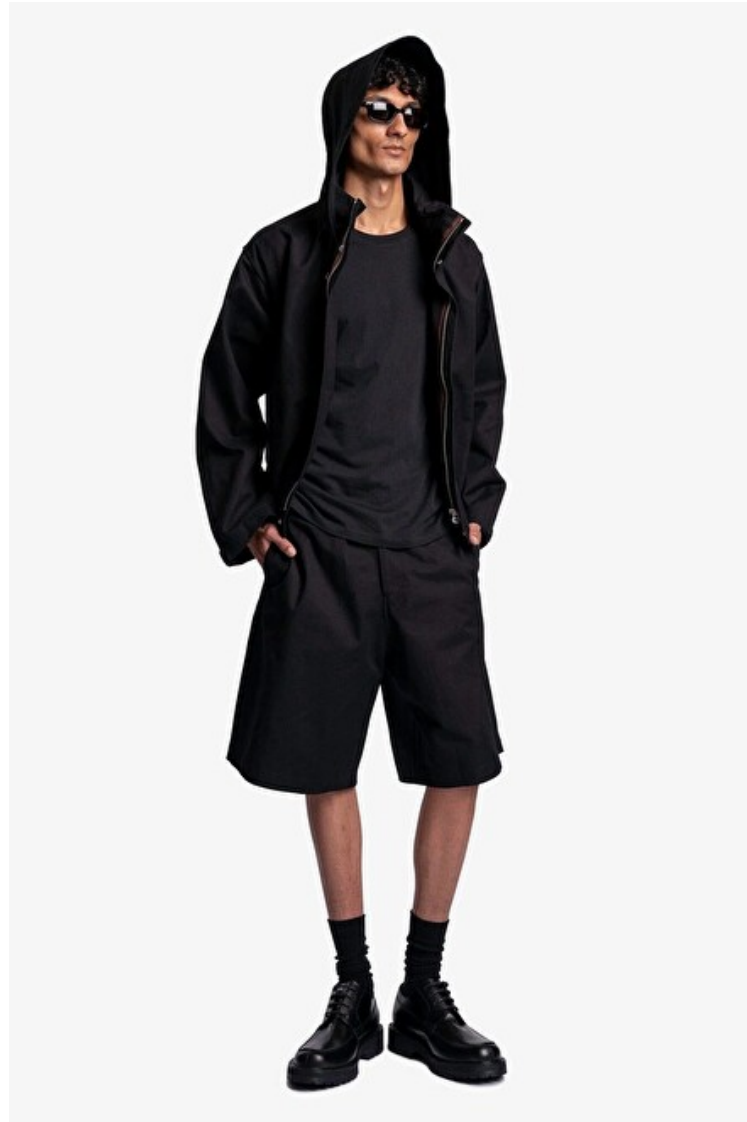

Eyes Dark brown

Hair Black

Inseam 86cm / 34"

Neck 38cm / 15"

Sleeve 91cm / 36"

Suit size 50cm / 40"

Suit cut Long

Location IL