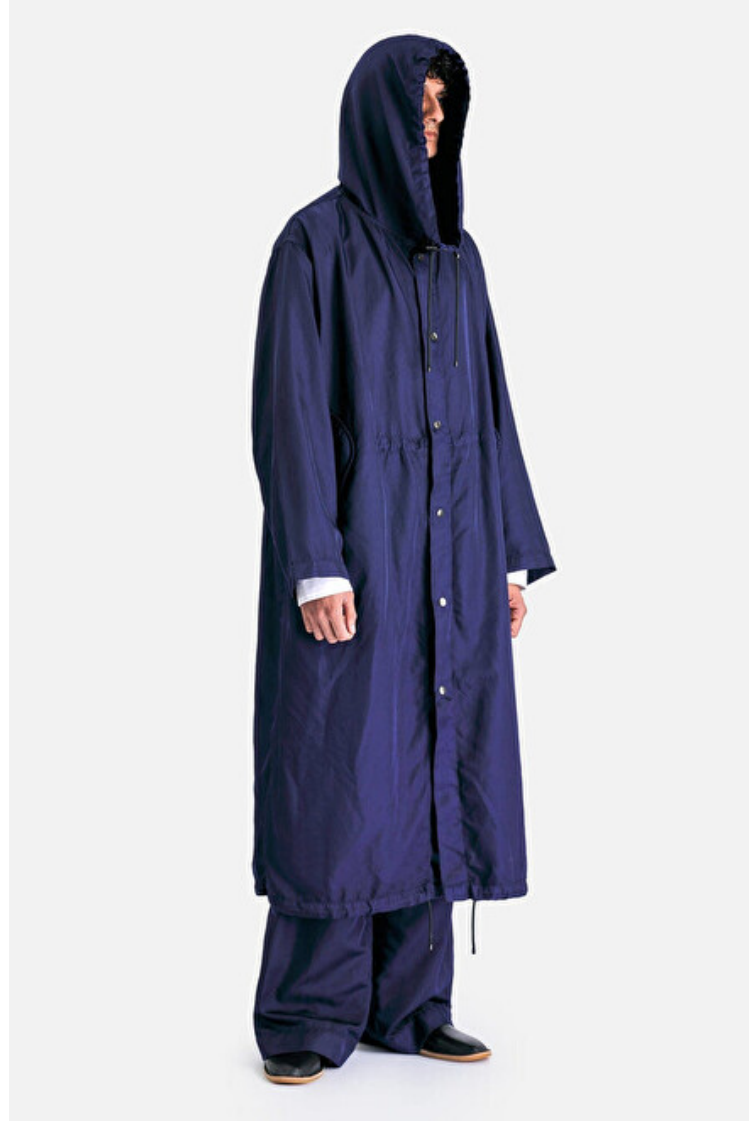

Himanshu Kalani

Height 188cm / 6' 2.0"

Waist 81cm / 32"

Shoes EU/US/UK 43 / 10.5 / 9

Eyes Dark brown

Hair Black

Inseam 86cm / 34"

Neck 38cm / 15"

Sleeve 91cm / 36"

Suit size 50cm / 40"

Suit cut Long

Location IL