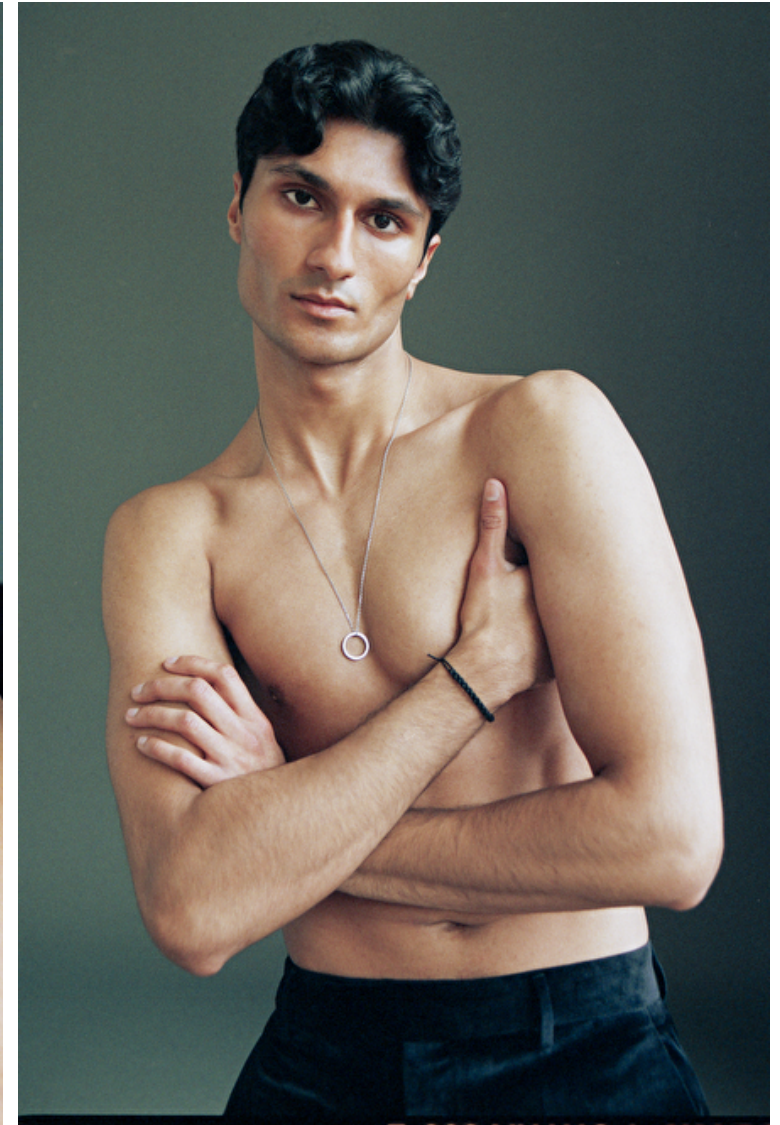

Himanshu Kalani

Height 188cm / 6' 2.0"

Waist 81cm / 32"

Shoes EU/US/UK 43 / 10.5 / 9

Eyes Dark brown

Hair Black

Inseam 86cm / 34"

Neck 38cm / 15"

Sleeve 91cm / 36"

Suit size 50cm / 40"

Suit cut Long

Location IL