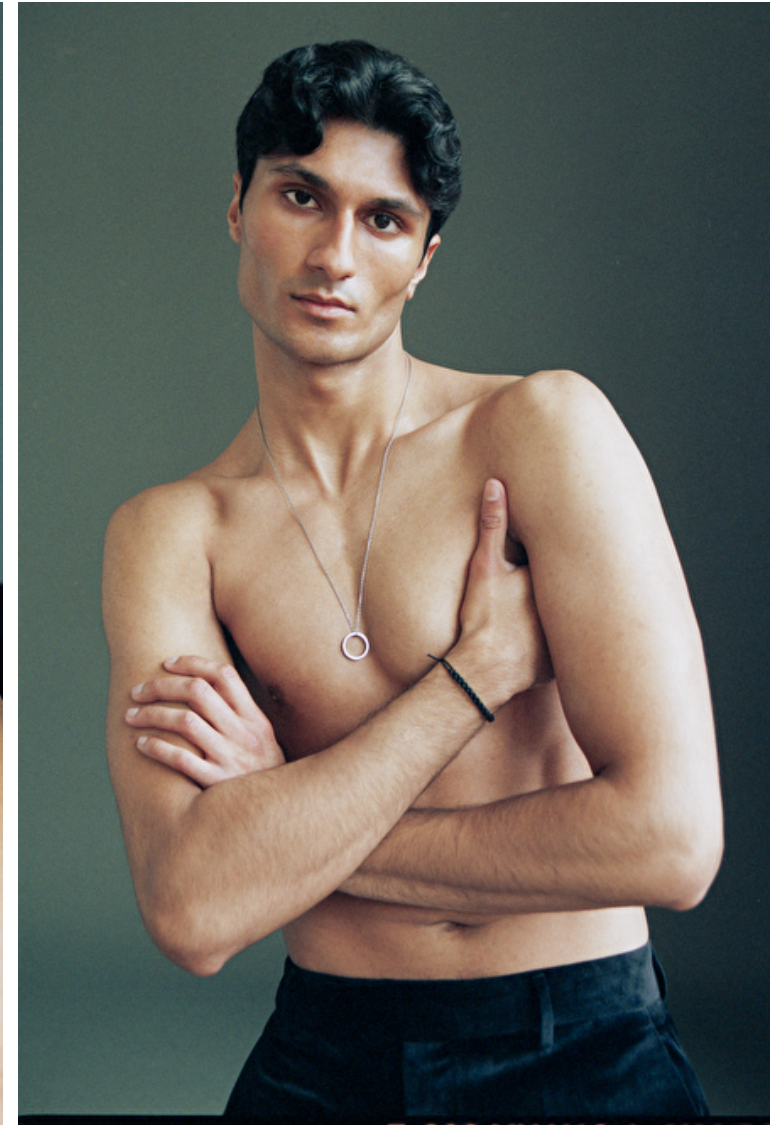

Eyes Dark brown

Hair Black

Inseam 86cm / 34"

Neck 38cm / 15"

Sleeve 91cm / 36"

Suit size 50cm / 40"

Suit cut Long

Location IL