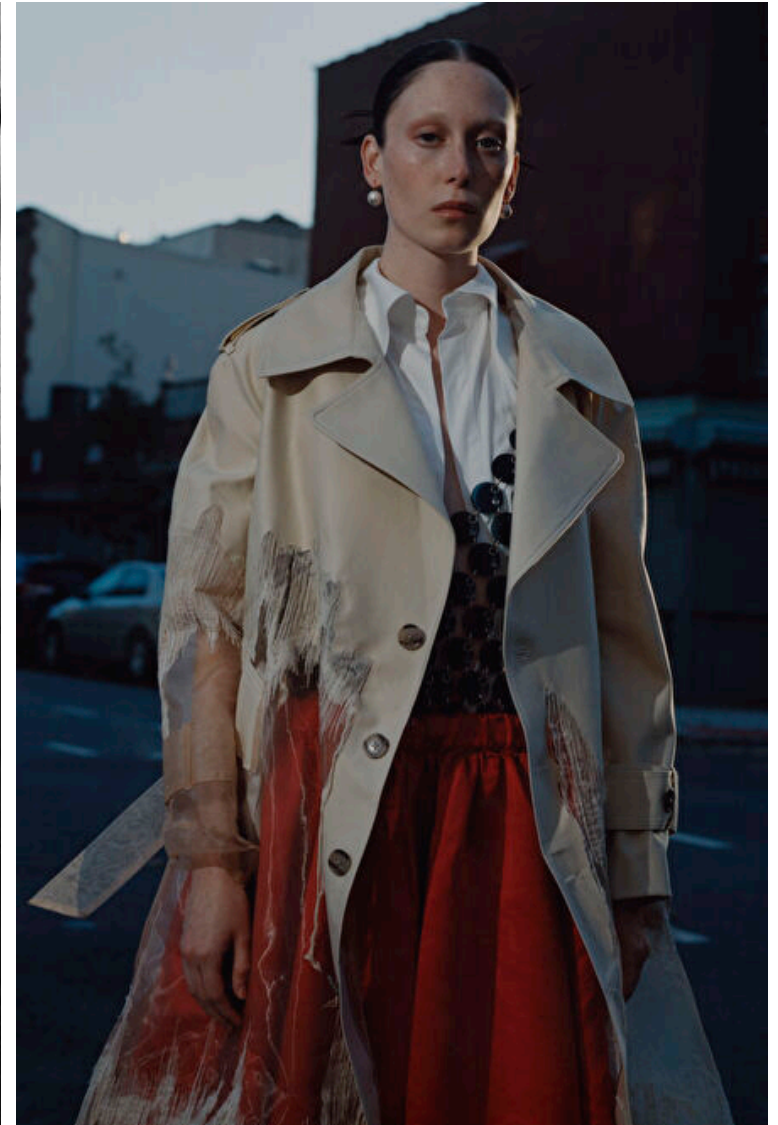

Select

MODEL MANAGEMENT

400 Michigan Ave SUITE 700, Chicago, 60611, UNITED STATES, United States
Phone: +1 312 943 3226 Email: info.chicago@selectmodel.com Website: <https://selectmodel.com/>

HUNTER PIFER

Height 175cm / 5' 9.0"

Size EU/US 32 / 2

Bust 81cm / 32"

Waist 61cm / 24"

Hips 89cm / 35"

Shoes EU/US/UK 40.5 / 9.5 / 7

Eyes Green

Hair Red

Cup B