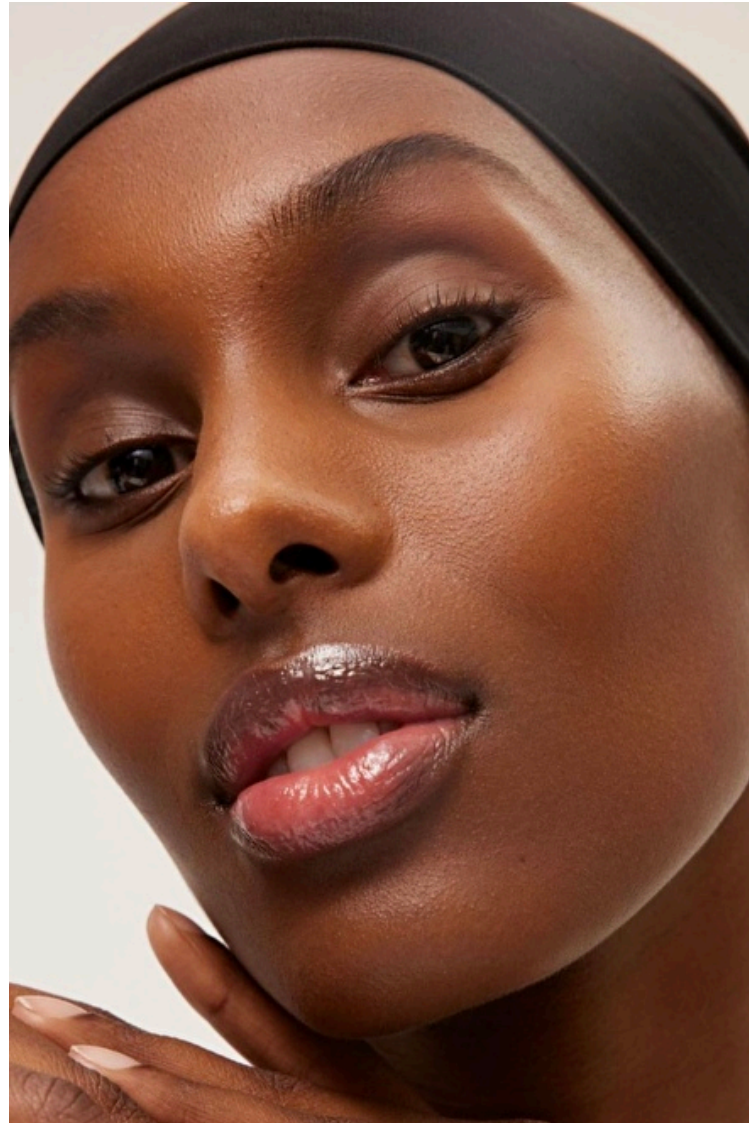

IFRAH HASHI

Height 174cm / 5' 8.5"

Size EU/US 32 / 2

Bust 81cm / 32"

Waist 61cm / 24"

Hips 89cm / 35"

Shoes EU/US/UK 37.5 / 7 / 4

Eyes Brown

Hair Black

Location Minneapolis, MN