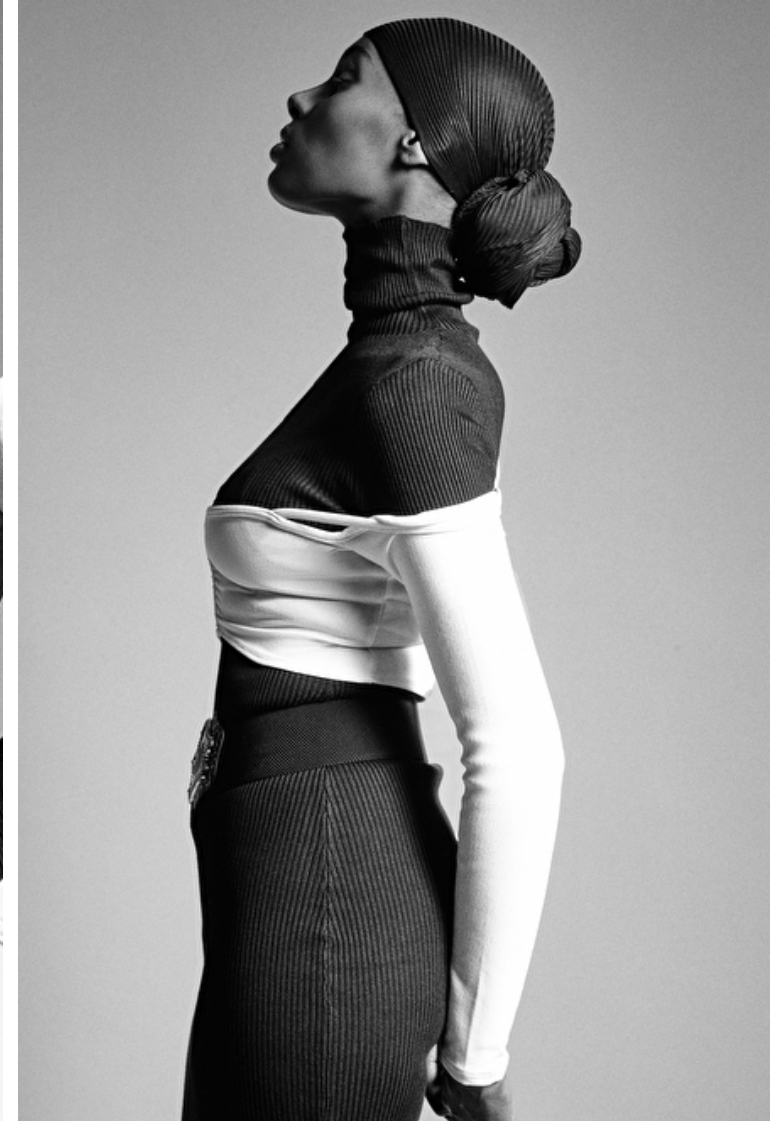

Select

MODEL MANAGEMENT

400 Michigan Ave SUITE 700, Chicago, 60611, UNITED STATES, United States
Phone: +1 312 943 3226 Email: info.chicago@selectmodel.com Website: <https://selectmodel.com/>

IFRAH HASHI

Height 174cm / 5' 8.5"

Size EU/US 32 / 2

Bust 81cm / 32"

Waist 61cm / 24"

Hips 89cm / 35"

Shoes EU/US/UK 37.5 / 7 / 4

Eyes Brown

Hair Black

Location Minneapolis, MN