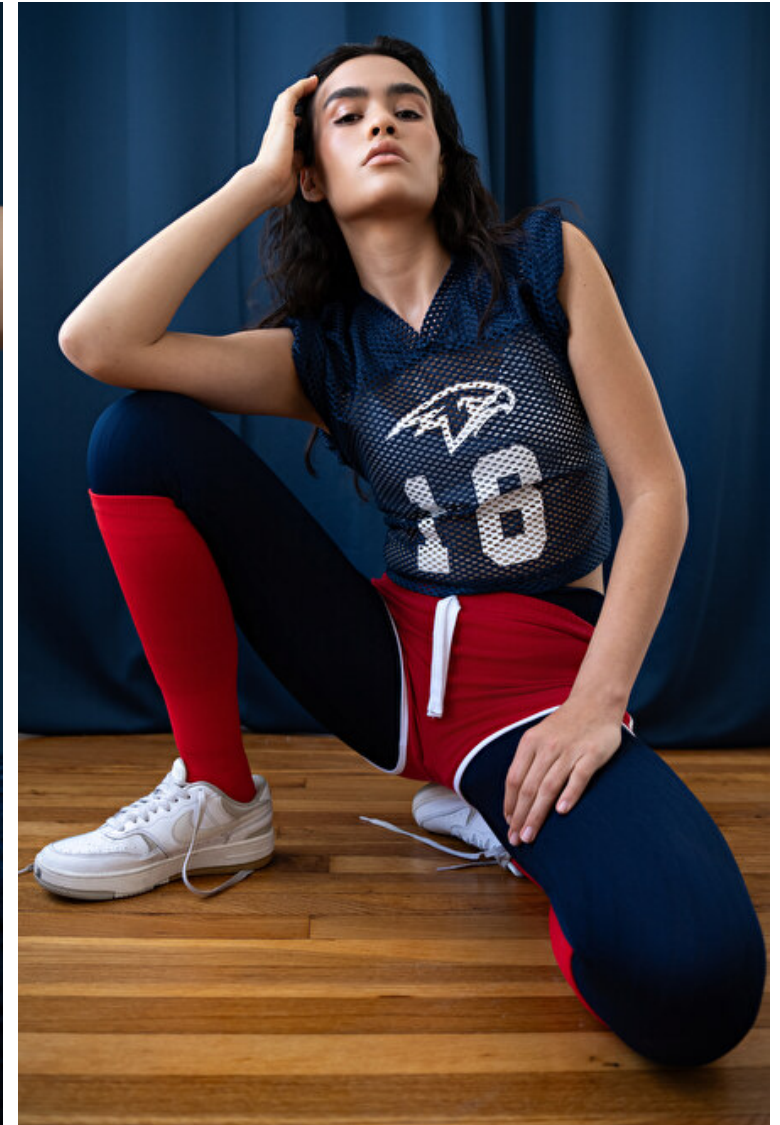

Select

MODEL MANAGEMENT

400 Michigan Ave SUITE 700, Chicago, 60611, IL, United States

Phone: +1 312 943 3226 Email: info.chicago@selectmodel.com Website: <https://selectmodel.com/>

Isabel Holliday

Height 180cm / 5' 11.0"

Bust 81cm / 32"

Waist 64cm / 25"

Hips 92cm / 36"

Shoes EU/US/UK 40 / 9 / 7

Eyes Brown

Hair Brown