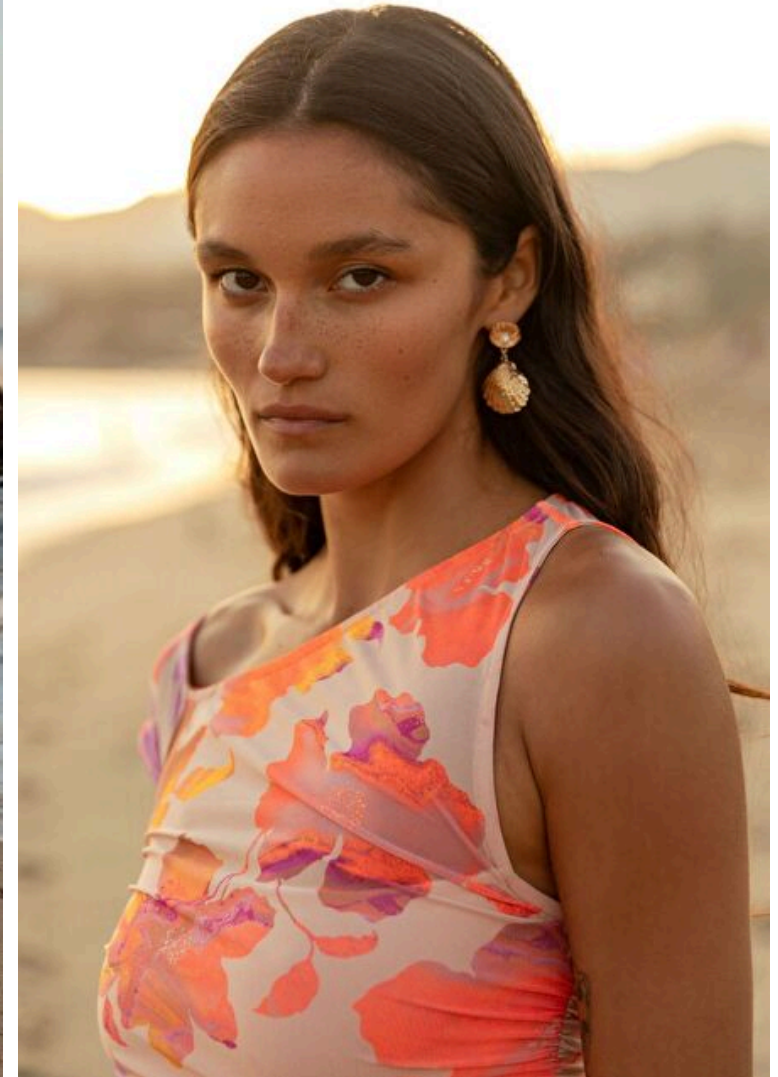

Height 173cm / 5' 8.0"

Size EU/US 32 / 2

Bust 76cm / 30"

Waist 61cm / 24"

Hips 89cm / 35"

Shoes EU/US/UK 39.5 / 8.5 / 6

Eyes Brown

Hair Brown