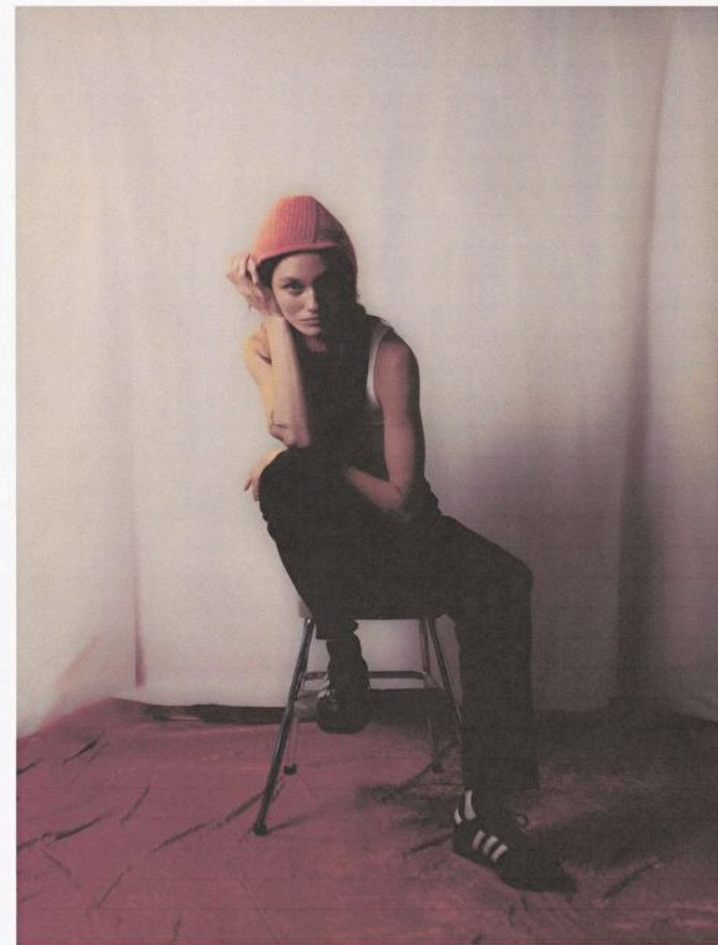

Size EU/US 32 / 2

Bust 76cm / 30"

Waist 61cm / 24"

Hips 89cm / 35"

Shoes EU/US/UK 39.5 / 8.5 / 6

Eyes Brown

Hair Brown

Isabella Bence