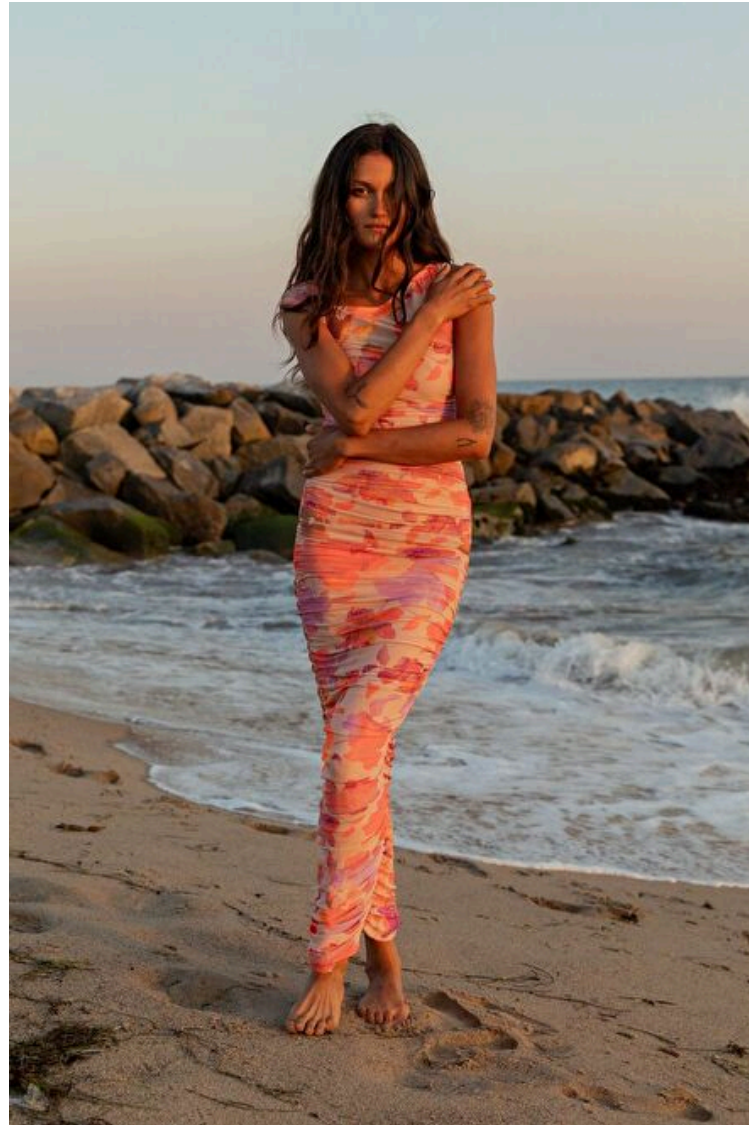

Height 173cm / 5' 8.0"

Size EU/US 32 / 2

Bust 76cm / 30"

Waist 61cm / 24"

Hips 89cm / 35"

Shoes EU/US/UK 39.5 / 8.5 / 6

Eyes Brown

Hair Brown