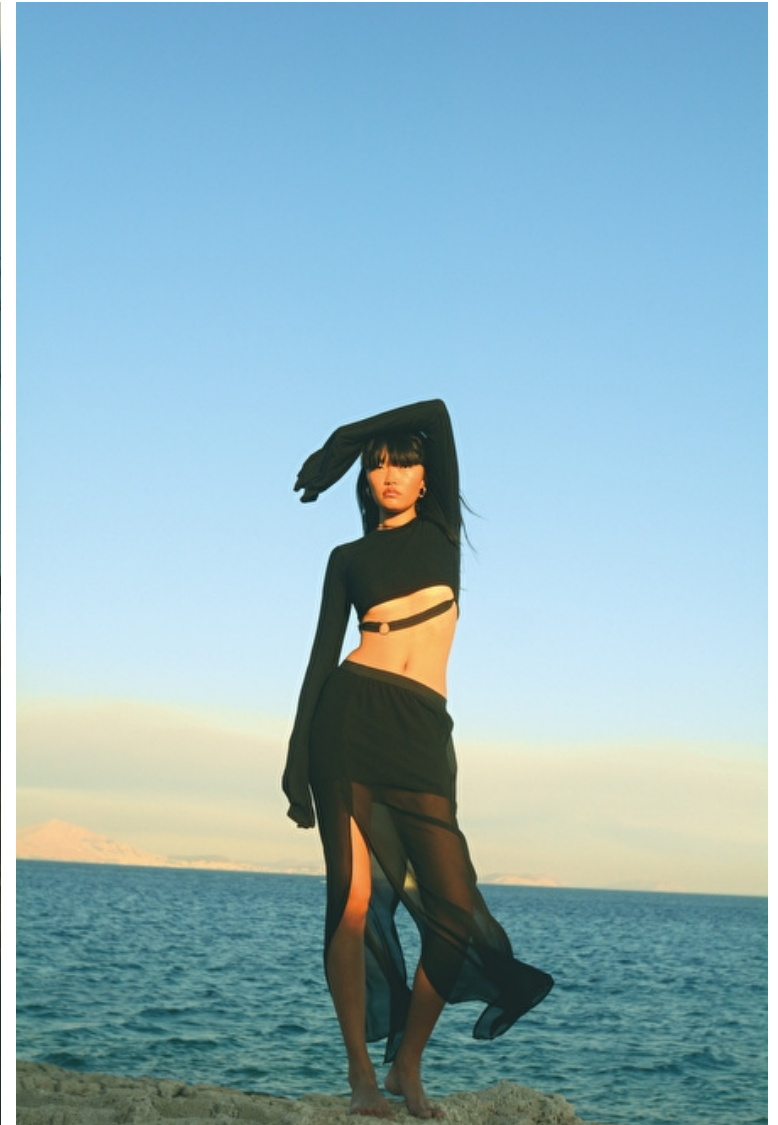

Select

MODEL MANAGEMENT

400 Michigan Ave Ste 700, Chicago, 60611, Illinois, United States

Phone: +1 312 943 3226 Email: info.chicago@selectmodel.com Website: <https://selectmodel.com/>

Isabella Xu

Height 183cm / 6' 0.0"

Size EU/US 32 / 2

Bust 80cm / 31.5"

Waist 62cm / 24.5"

Hips 92cm / 36"

Shoes EU/US/UK 39 / 8 / 6

Eyes Brown

Hair Dark brown