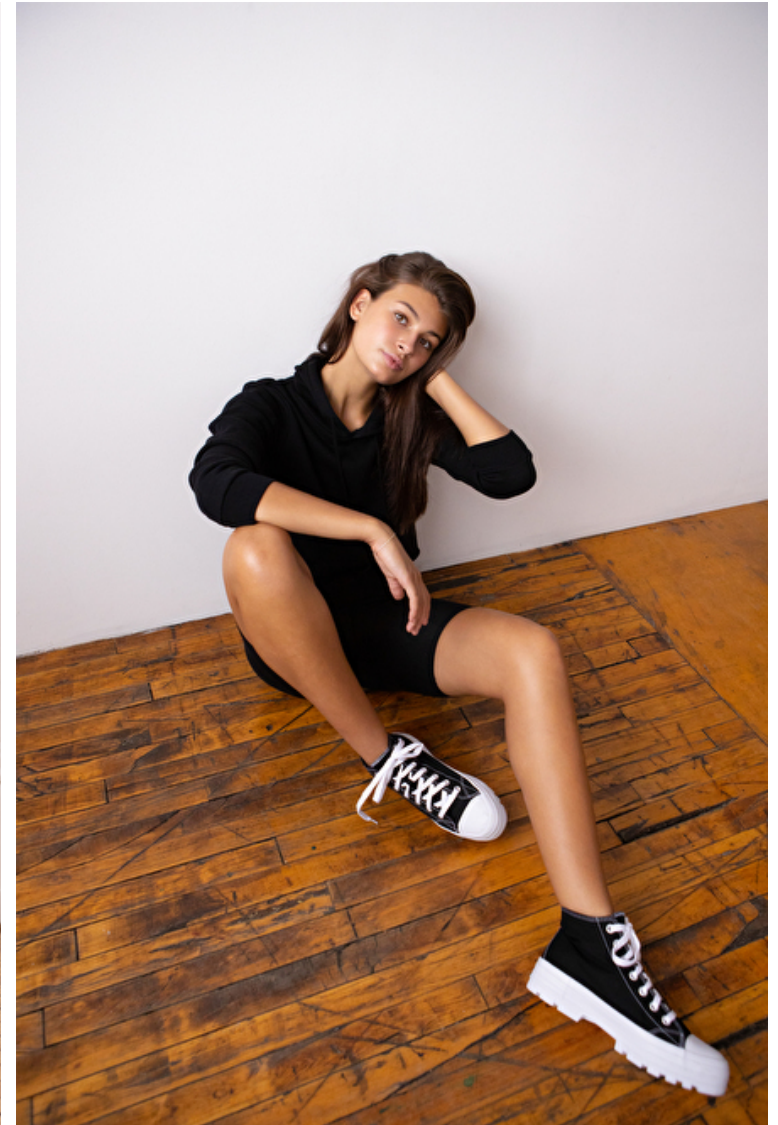

Height 180cm / 5' 11.0"

Bust 86cm / 34"

Waist 63cm / 25"

Hips 94cm / 37"

Shoes EU/US/UK 40.5 / 9.5 / 7

Eyes Brown

Hair Brown

Location MN College: 2024 IL