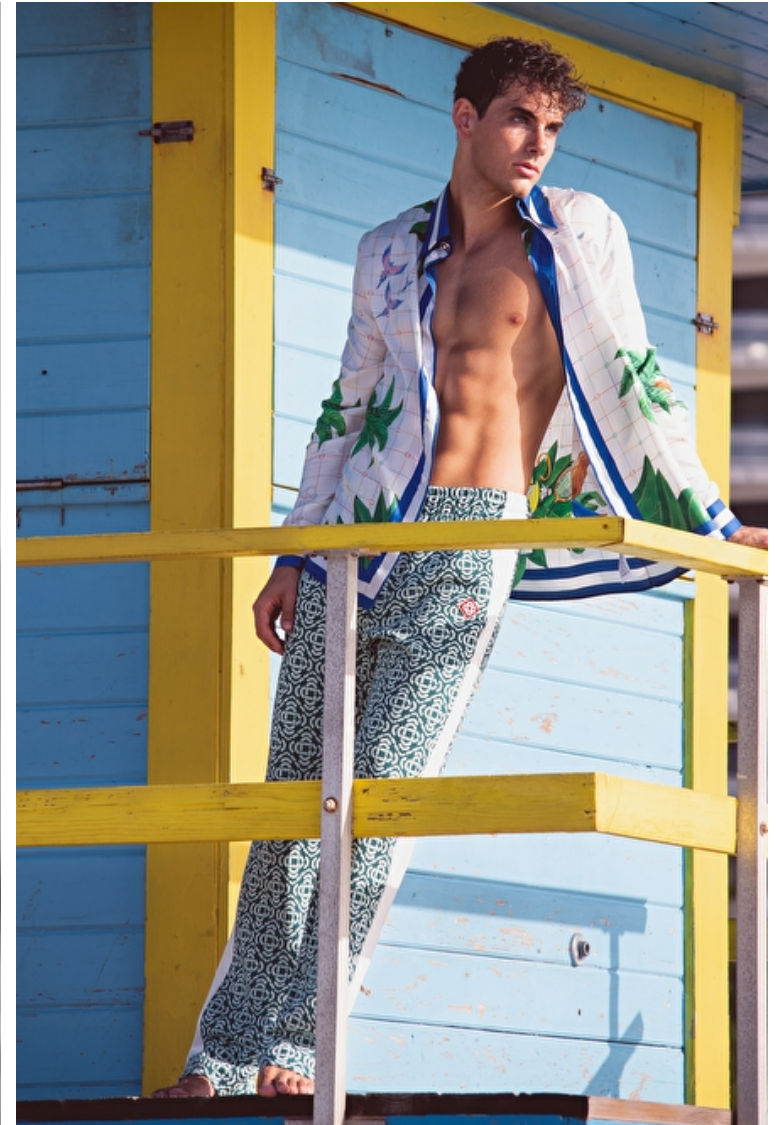

Select

MODEL MANAGEMENT

400 Michigan Ave Ste 700, Chicago, 60611, Illinois, United States
Phone: +1 312 943 3226 Email: info.chicago@selectmodel.com Website: <https://selectmodel.com/>

Jackson Malone

Height 188cm / 6' 2.0"

Chest 107cm / 42"

Waist 81cm / 32"

Shoes EU/US/UK 44.5 / 11.5 /
10

Eyes Blue

Hair Brown

Inseam 81cm / 32"

Suit size 52cm / 42"

Suit cut Regular