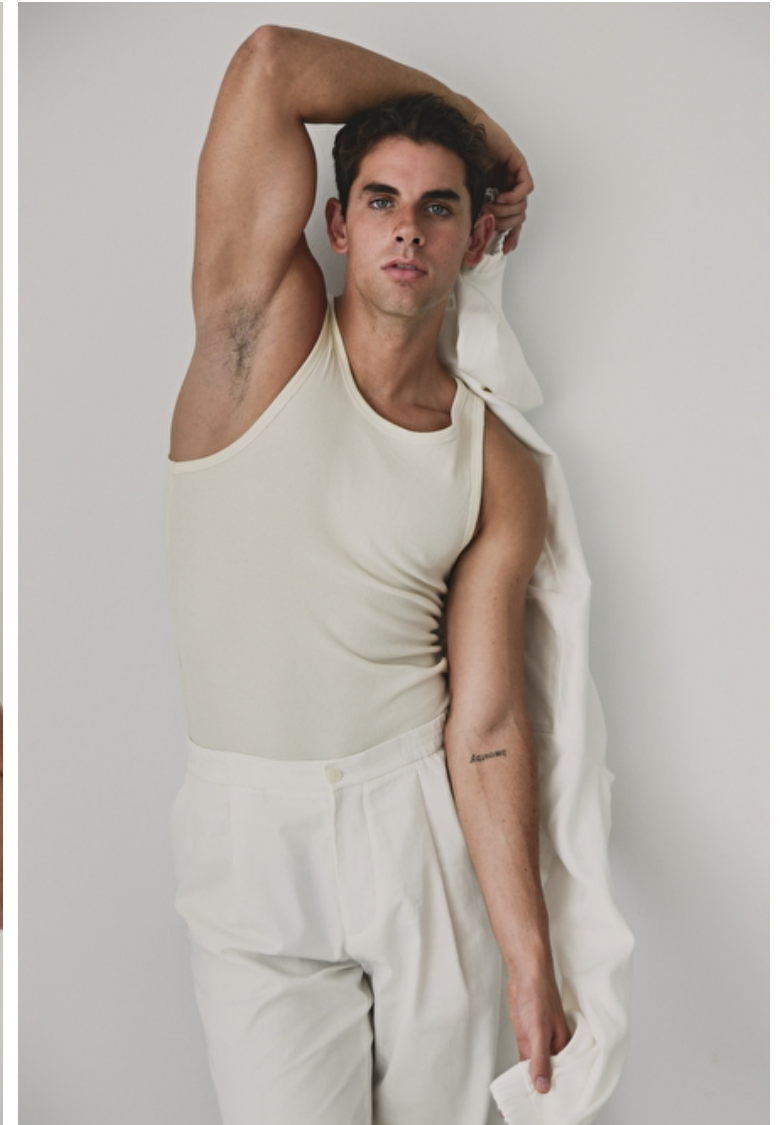

Select

MODEL MANAGEMENT

400 Michigan Ave Ste 700, Chicago, 60611, Illinois, United States

Phone: +1 312 943 3226 Email: info.chicago@selectmodel.com Website: <https://selectmodel.com/>

Jackson Malone

Height 188cm / 6' 2.0"

Chest 107cm / 42"

Waist 81cm / 32"

Shoes EU/US/UK 44.5 / 11.5 /
10

Eyes Blue

Hair Brown

Inseam 81cm / 32"

Suit size 52cm / 42"

Suit cut Regular