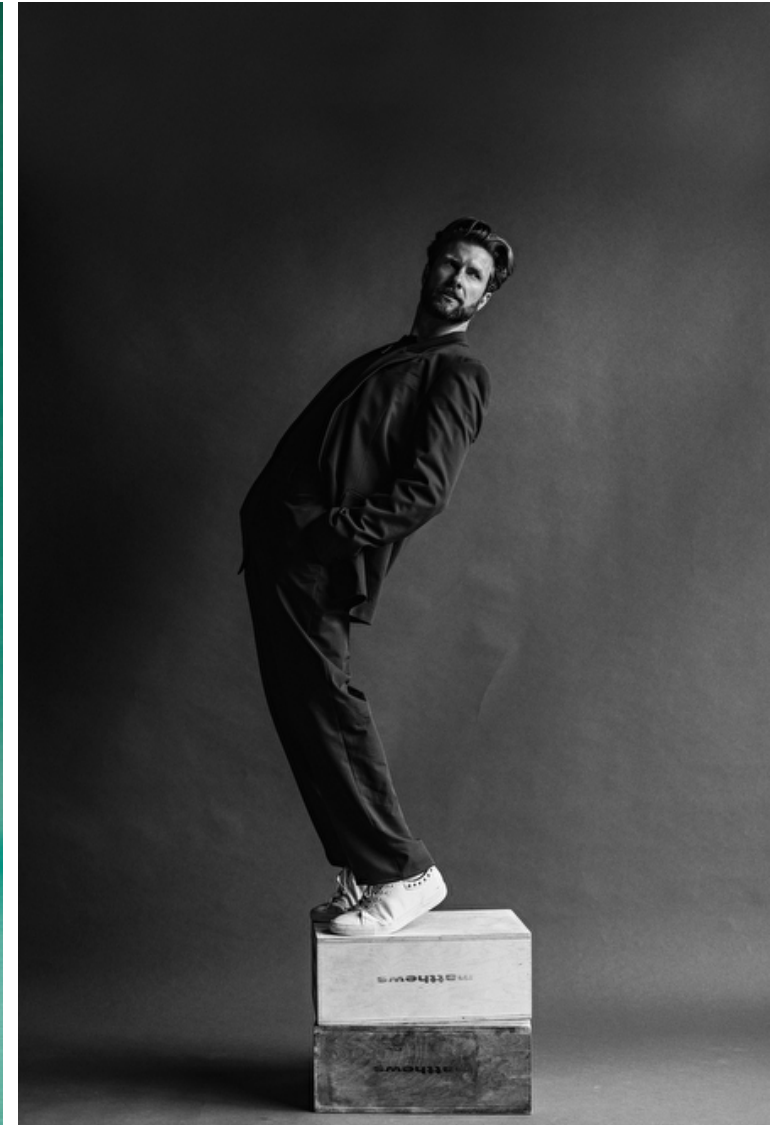

Select

MODEL MANAGEMENT

400 Michigan Ave SUITE 700, Chicago, 60611, UNITED STATES, United States
Phone: +1 312 943 3226 Email: info.chicago@selectmodel.com Website: <https://selectmodel.com/>

Jakub Lisek

Height 181cm / 5' 11.5"

Chest 114cm / 45"

Waist 86cm / 34"

Shoes EU/US/UK 44 / 11 / 9.5

Eyes Blue

Hair Dark blond

Inseam 81cm / 32"

Neck 39cm / 15.5"

Sleeve 84cm / 33"

Suit size 50cm / 40"

Suit cut Regular