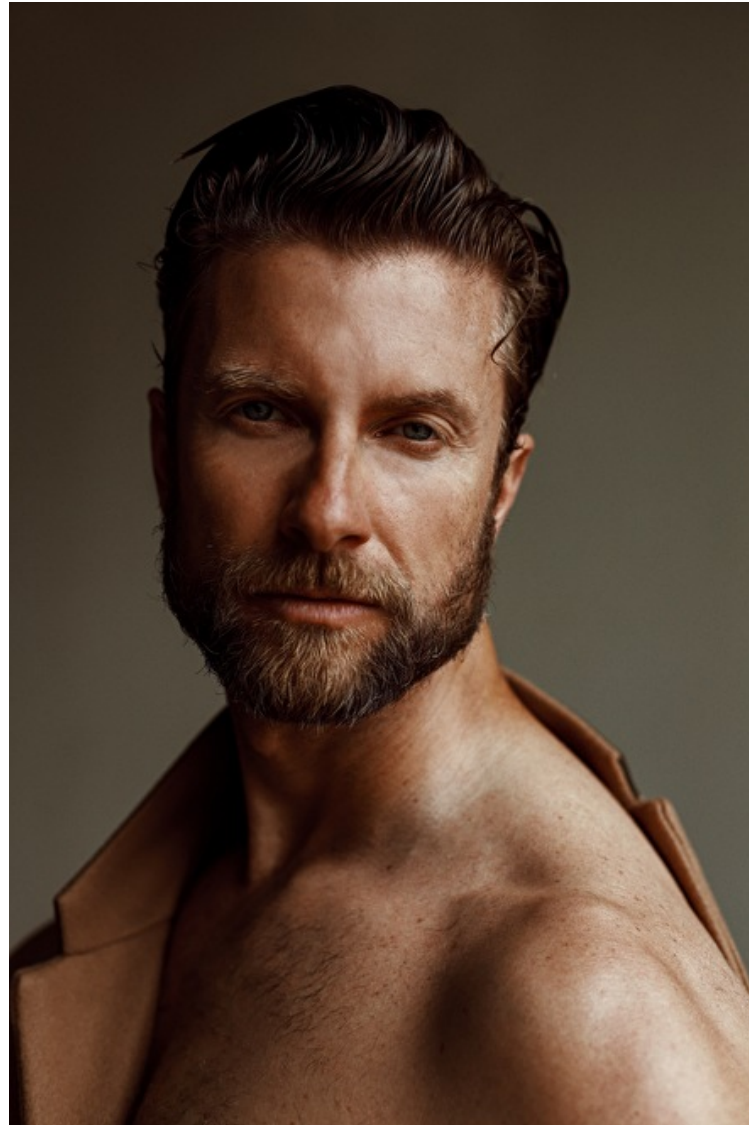

Select

MODEL MANAGEMENT

400 Michigan Ave SUITE 700, Chicago, 60611, UNITED STATES, United States
Phone: +1 312 943 3226 **Email:** info.chicago@selectmodel.com **Website:** <https://selectmodel.com/>

Jakub Lisek

Height 181cm / 5' 11.5"

Chest 114cm / 45"

Waist 86cm / 34"

Shoes EU/US/UK 44 / 11 / 9.5

Eyes Blue

Hair Dark blond

Inseam 81cm / 32"

Neck 39cm / 15.5"

Sleeve 84cm / 33"

Suit size 50cm / 40"

Suit cut Regular