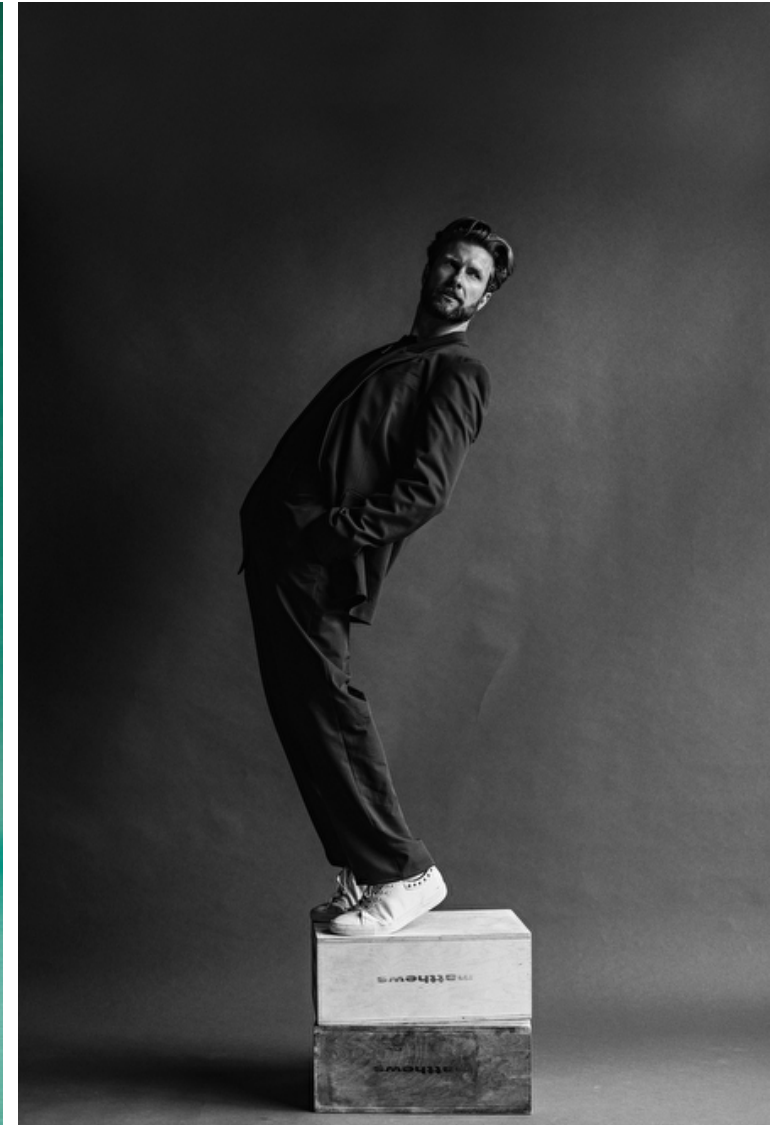

Select

MODEL MANAGEMENT

400 Michigan Ave SUITE 700, Chicago, 60611, IL, United States
Phone: +1 312 943 3226 **Email:** info.chicago@selectmodel.com **Website:** <https://selectmodel.com/>

Jakub Lisek

Height 181cm / 5' 11.5"

Waist 81cm / 32"

Shoes EU/US/UK 44 / 11 / 9.5

Eyes Blue

Hair Dark blond

Inseam 81cm / 32"

Neck 39cm / 15.5"

Sleeve 84cm / 33"

Suit size 50cm / 40"

Suit cut Regular