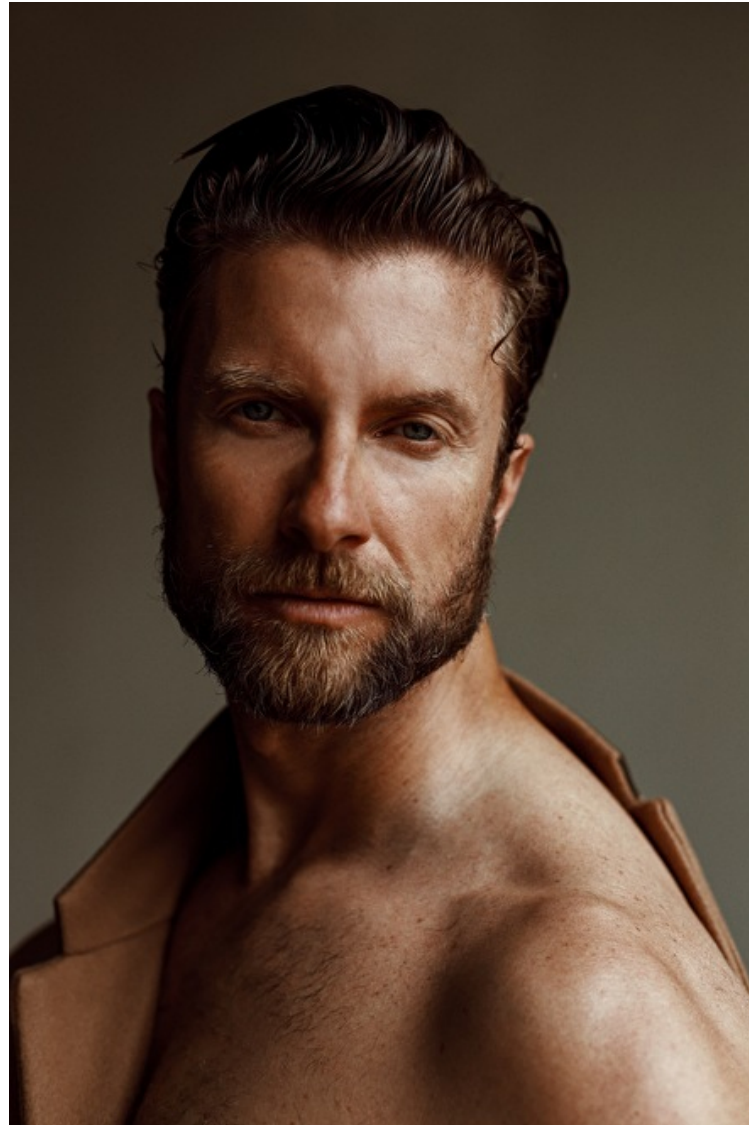

Select

MODEL MANAGEMENT

400 Michigan Ave Ste 700, Chicago, 60611, Illinois, United States

Phone: +1 312 943 3226 Email: info.chicago@selectmodel.com Website: <https://selectmodel.com/>

Jakub Lisek

Height 181cm / 5' 11.5"

Chest 114cm / 45"

Waist 86cm / 34"

Shoes EU/US/UK 44 / 11 / 9.5

Eyes Blue

Hair Dark blond

Inseam 81cm / 32"

Neck 39cm / 15.5"

Sleeve 84cm / 33"

Suit size 50cm / 40"

Suit cut Regular