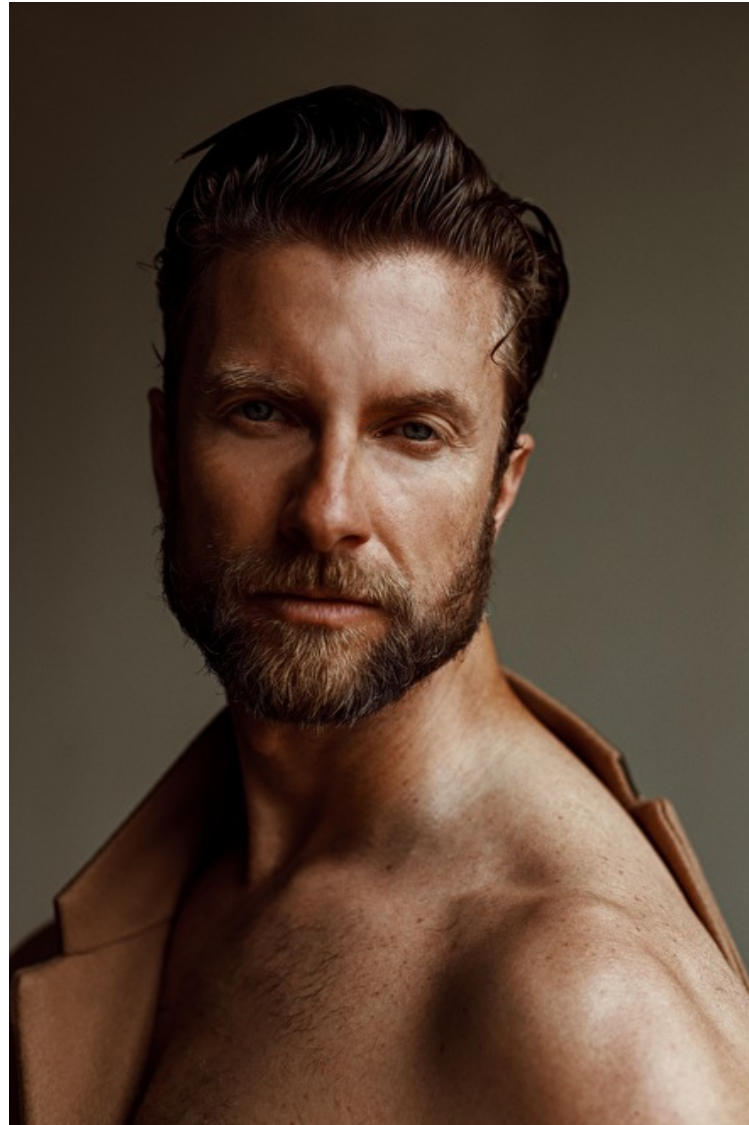

Select

MODEL MANAGEMENT

400 Michigan Ave SUITE 700, Chicago, 60611, IL, United States

Phone: +1 312 943 3226 Email: info.chicago@selectmodel.com Website: <https://selectmodel.com/>

Jakub Lisek

Height 181cm / 5' 11.5"

Waist 81cm / 32"

Shoes EU/US/UK 44 / 11 / 9.5

Eyes Blue

Hair Dark blond

Inseam 81cm / 32"

Neck 39cm / 15.5"

Sleeve 84cm / 33"

Suit size 50cm / 40"

Suit cut Regular