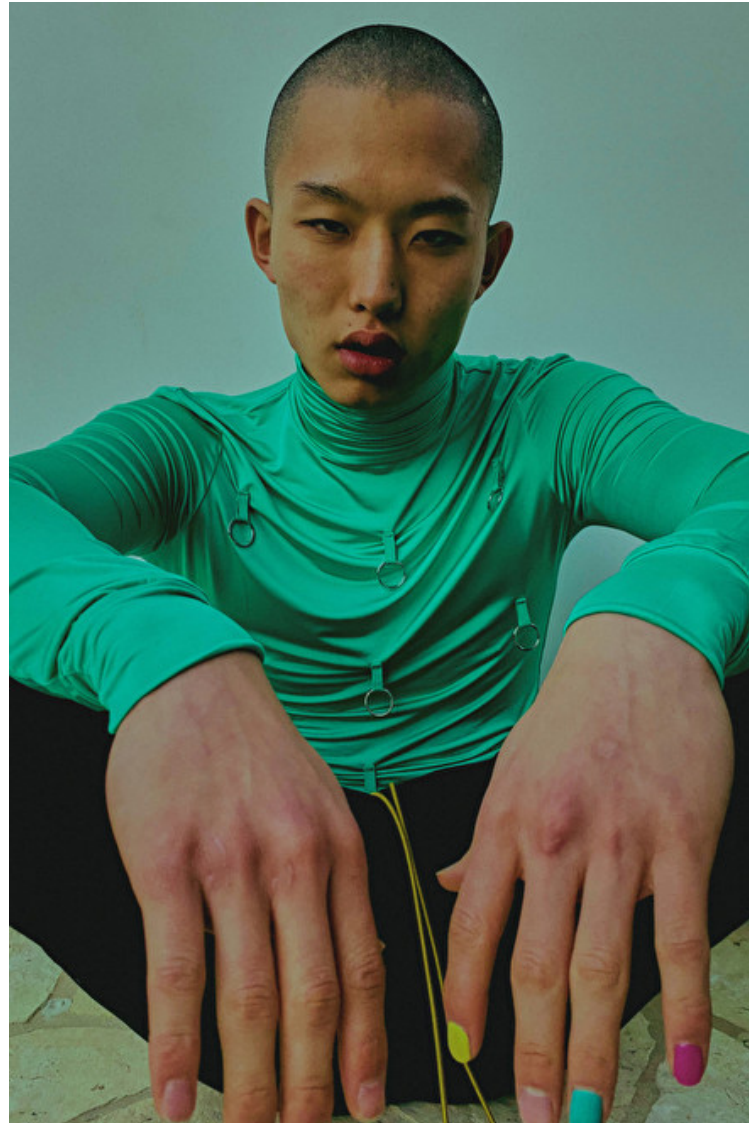

Select

MODEL MANAGEMENT

400 Michigan Ave SUITE 700, Chicago, 60611, UNITED STATES, United States
Phone: +1 312 943 3226 Email: info.chicago@selectmodel.com Website: https://selectmodel.com/

JUN

Height 185cm / 6' 1.0"

Chest 94cm / 37"

Waist 79cm / 31"

Hips 91cm / 36"

Shoes EU/US/UK 42.5 / 10 / 8.5

Eyes Brown

Hair Black

Inseam 76cm / 30"

Suit size 48cm / 38"

Suit cut Regular