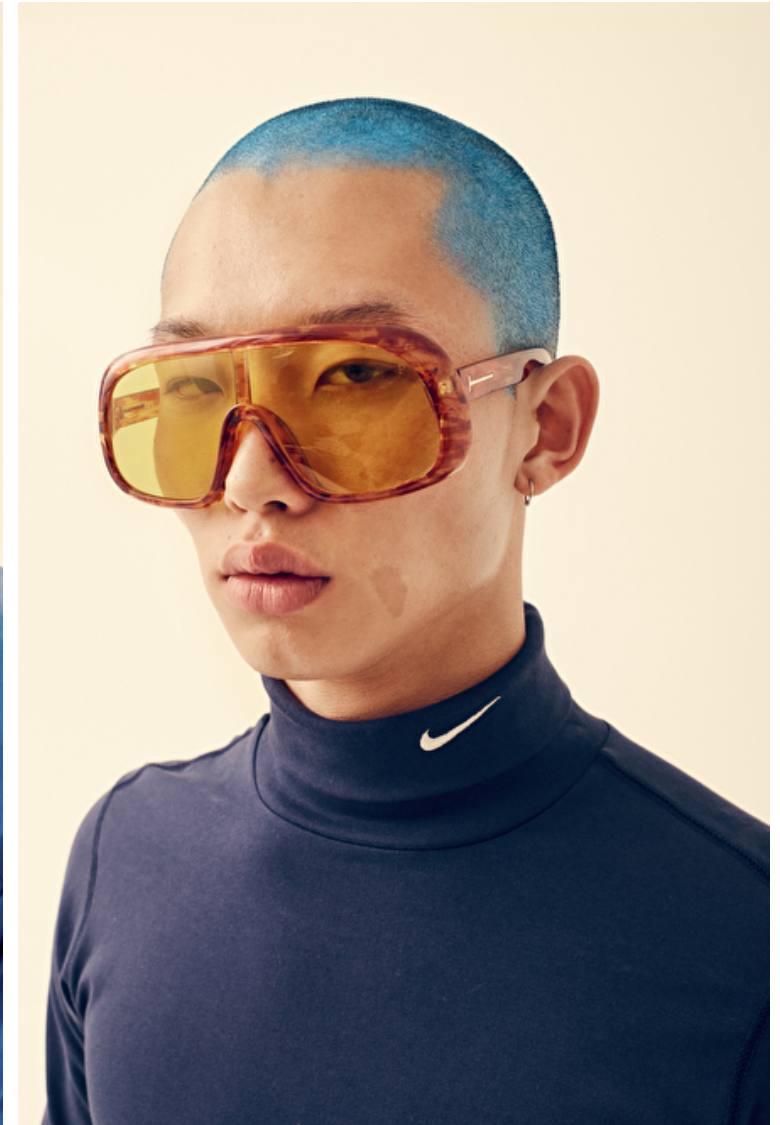

Select

MODEL MANAGEMENT

400 Michigan Ave SUITE 700, Chicago, 60611, UNITED STATES, United States
Phone: +1 312 943 3226 Email: info.chicago@selectmodel.com Website: <https://selectmodel.com/>

JUN

Height 185cm / 6' 1.0"

Chest 94cm / 37"

Waist 79cm / 31"

Hips 91cm / 36"

Shoes EU/US/UK 42.5 / 10 / 8.5

Eyes Brown

Hair Black

Inseam 76cm / 30"

Suit size 48cm / 38"

Suit cut Regular