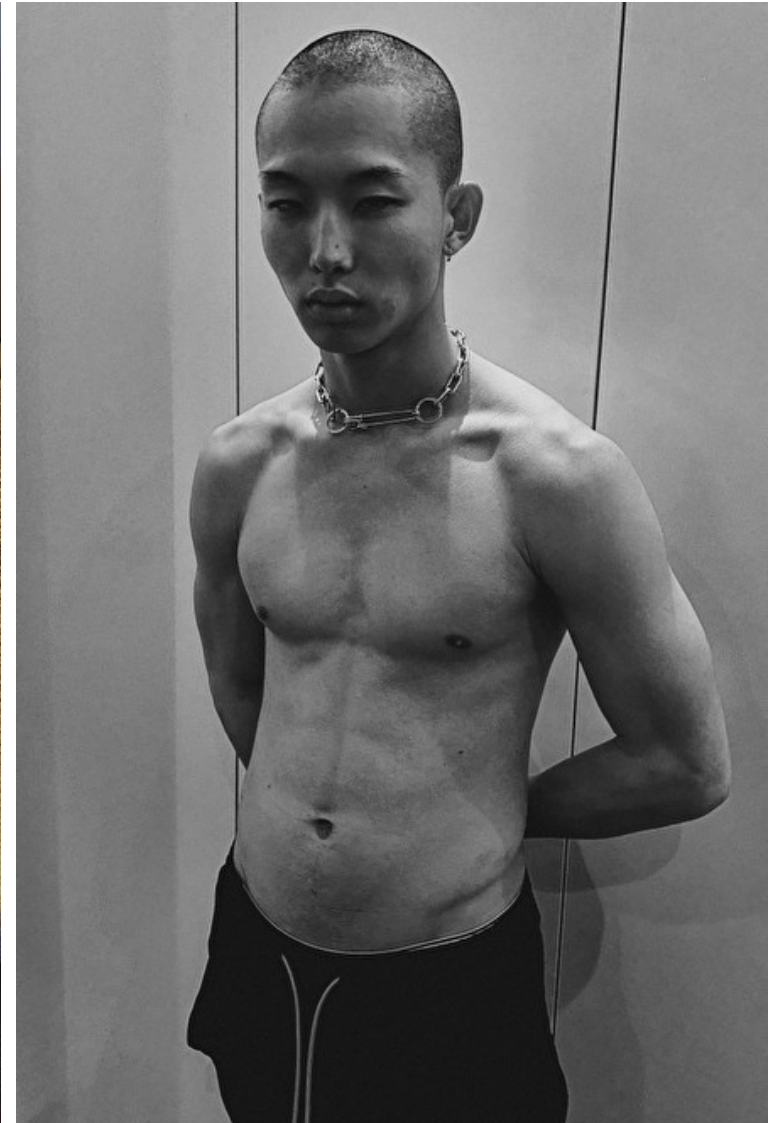

Select

MODEL MANAGEMENT

400 Michigan Ave SUITE 700, Chicago, 60611, UNITED STATES, United States
Phone: +1 312 943 3226 Email: info.chicago@selectmodel.com Website: <https://selectmodel.com/>

JUN

Height 185cm / 6' 1.0"

Chest 94cm / 37"

Waist 79cm / 31"

Hips 91cm / 36"

Shoes EU/US/UK 42.5 / 10 / 8.5

Eyes Brown

Hair Black

Inseam 76cm / 30"

Suit size 48cm / 38"

Suit cut Regular