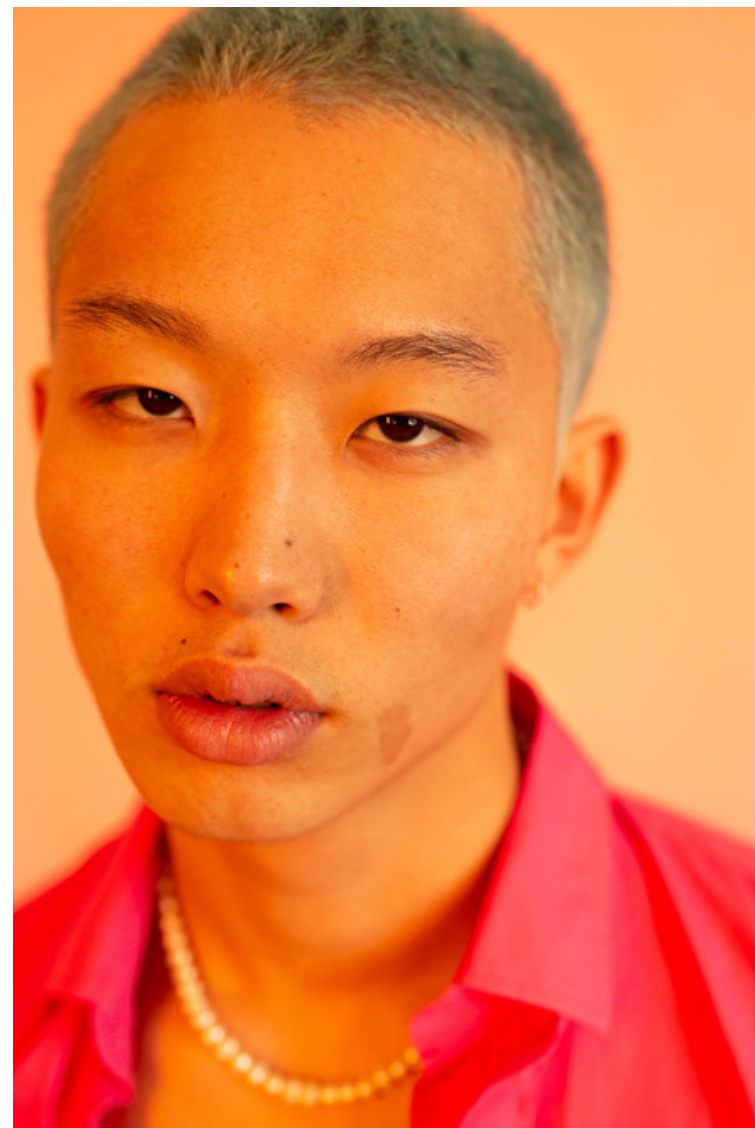

Waist 79cm / 31"

Hips 91cm / 36"

Shoes EU/US/UK 42.5 / 10 / 8.5

Eyes Brown

Hair Black

Inseam 76cm / 30"

Suit size 48cm / 38"

Suit cut Regular