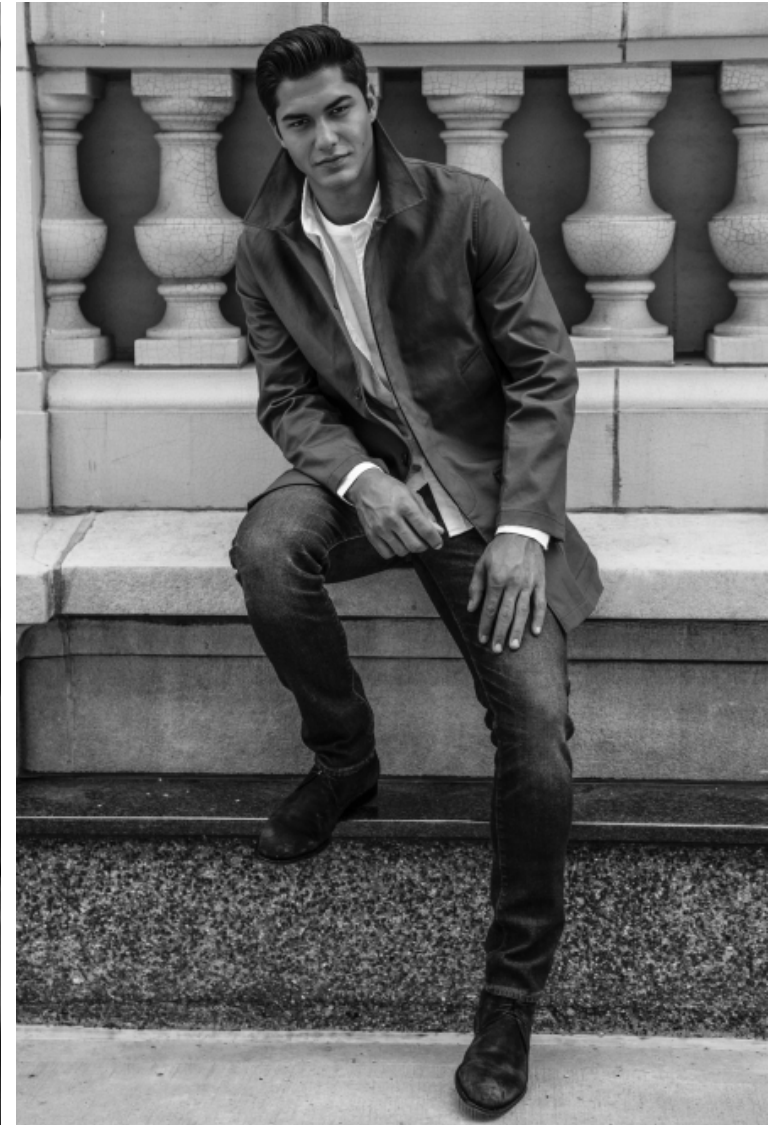

Sleeve 89cm / 35"

Suit size 50cm / 40"

Suit cut Long

Select

MODEL MANAGEMENT

400 Michigan Ave Ste 700, Chicago, 60611, Illinois, United States

Phone: +1 312 943 3226 Email: info.chicago@selectmodel.com Website: <https://selectmodel.com/>