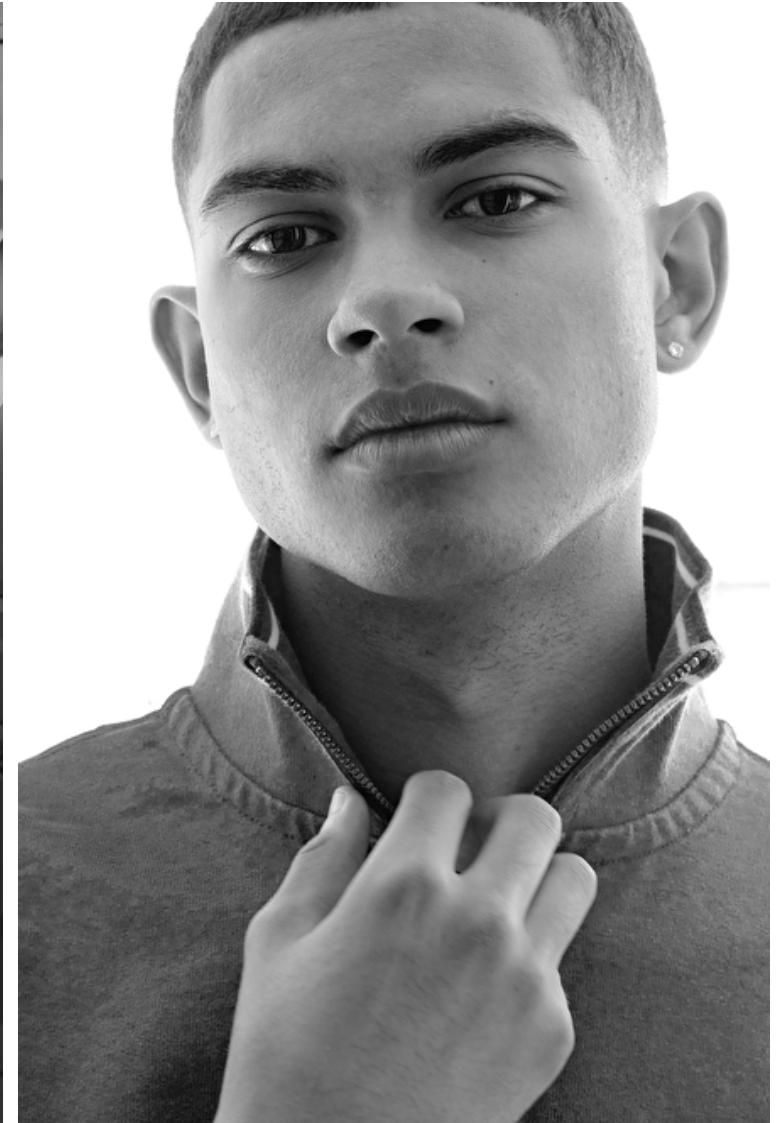

Select

MODEL MANAGEMENT

400 Michigan Ave SUITE 700, Chicago, 60611, IL, United States
Phone: +1 312 943 3226 Email: info.chicago@selectmodel.com Website: <https://selectmodel.com/>

Jared Griffith

Height 188cm / 6' 2.0"

Chest 89cm / 35"

Waist 76cm / 30"

Shoes EU/US/UK 42.5 / 10 / 8.5

Eyes Hazel

Hair Black

Inseam 81cm / 32"

Neck 35cm / 14"

Sleeve 63cm / 25"

Suit size 48cm / 38"

Suit cut Regular